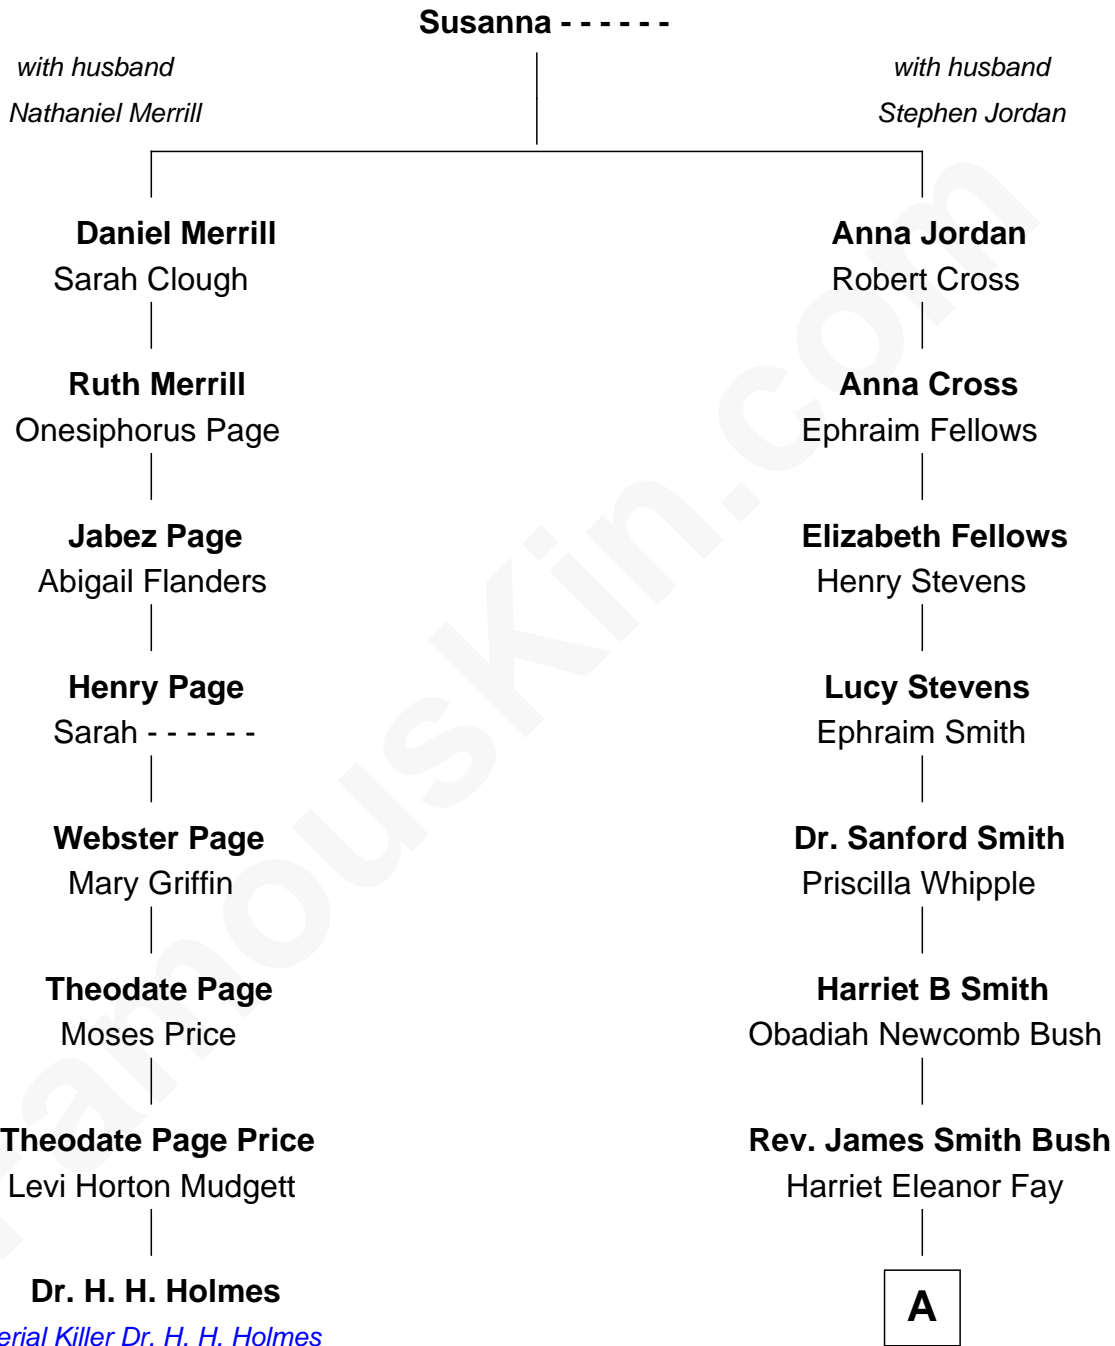

FamousKin.com Relationship Chart of

Dr. H. H. Holmes

Serial Killer aka "Devil in the White City"

7th cousin 2 times removed of

George H. W. Bush

41st U.S. President

A

Samuel Prescott Bush

Flora Sheldon

Prescott Sheldon Bush

Dorothy Wear Walker

George H. W. Bush

41st U.S. President

FamousKin.com