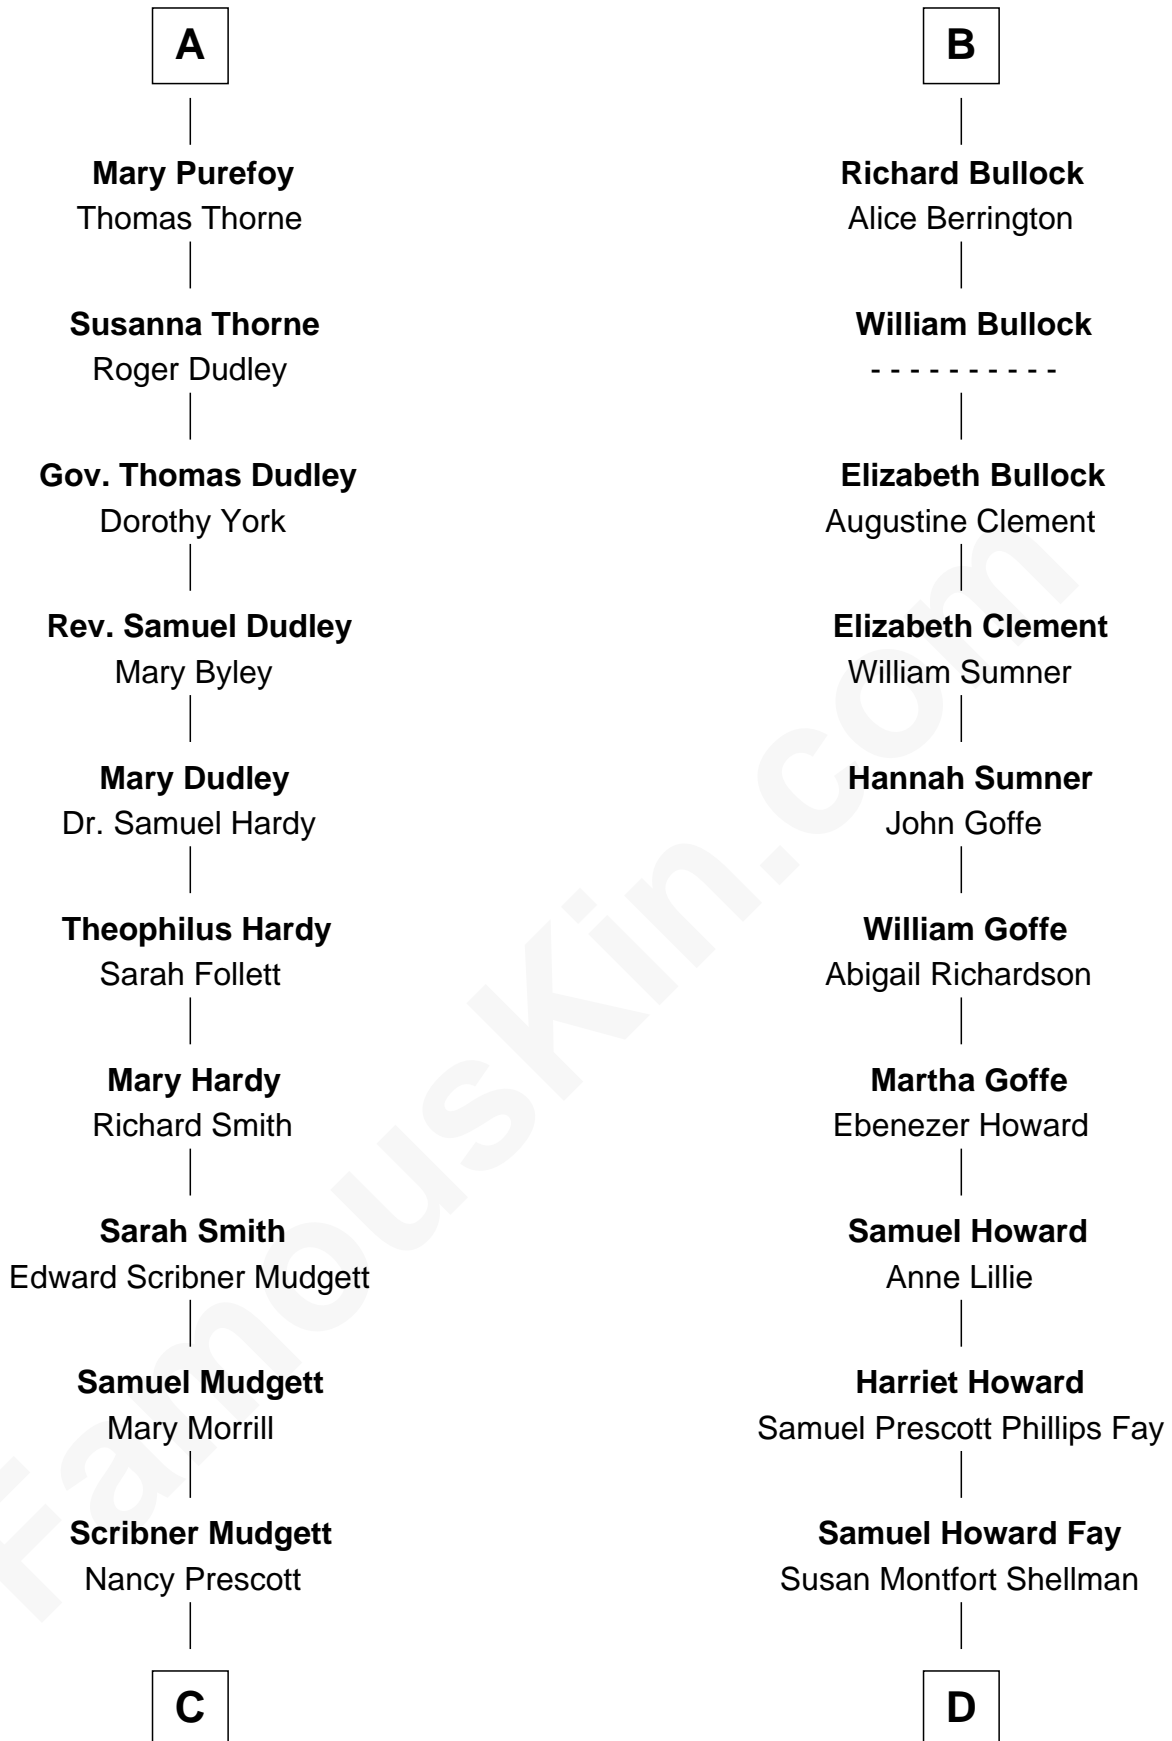

FamousKin.com Relationship Chart of

Dr. H. H. Holmes

Serial Killer aka "Devil in the White City"

18th cousin 2 times removed of

George H. W. Bush

41st U.S. President

Sir John Howard

Alice de Bois

Joan Howard
Sir Peter de Brewes

Beatrice Brewes
Sir Hugh Shirley

Sir Ralph Shirley
Joan Basset

Beatrice Shirley
John Brome

Isabel Brome
John Denton

Alice Denton
Nicholas Purefoy

Edward Purefoy
Anne Fettiplace

A

Sir Robert Howard
Margaret de Scales

Sir John Howard
Margaret de Plaiz

Sir John Howard
Joan Walton

Elizabeth Howard
Sir John de Vere

Joan de Vere
Sir William Norreys

Margaret Norreys
Gilbert Bullock

Thomas Bullock
Alice Kingsmill

B

C

Levi Horton Mudgett

Theodate Page Price

Dr. H. H. Holmes

Serial Killer Dr. H. H. Holmes

D

Harriet Eleanor Fay