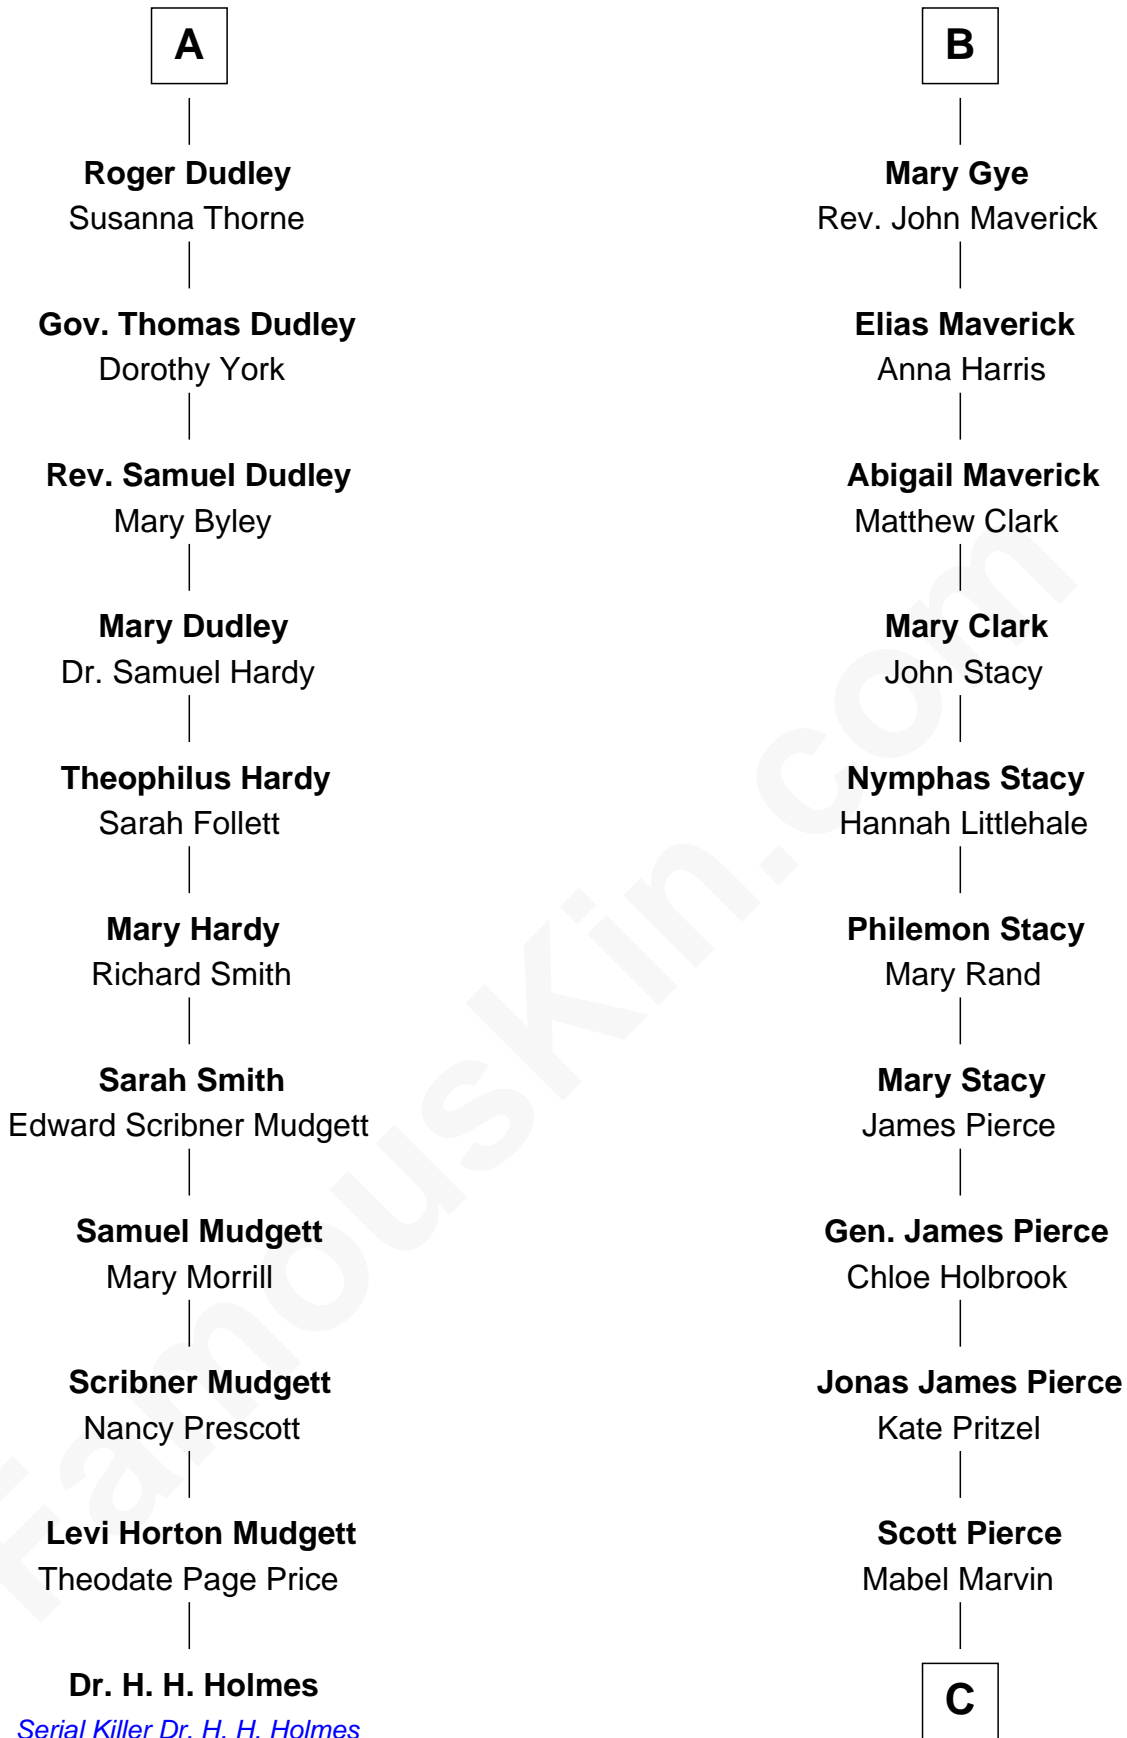

FamousKin.com Relationship Chart of

Dr. H. H. Holmes

Serial Killer aka "Devil in the White City"

17th cousin 1 time removed of

Barbara (Pierce) Bush

First Lady of President George H.W. Bush

C

Marvin Pierce
Pauline Robinson

Barbara (Pierce) Bush
First Lady of George H.W. Bush

FamousKin.com