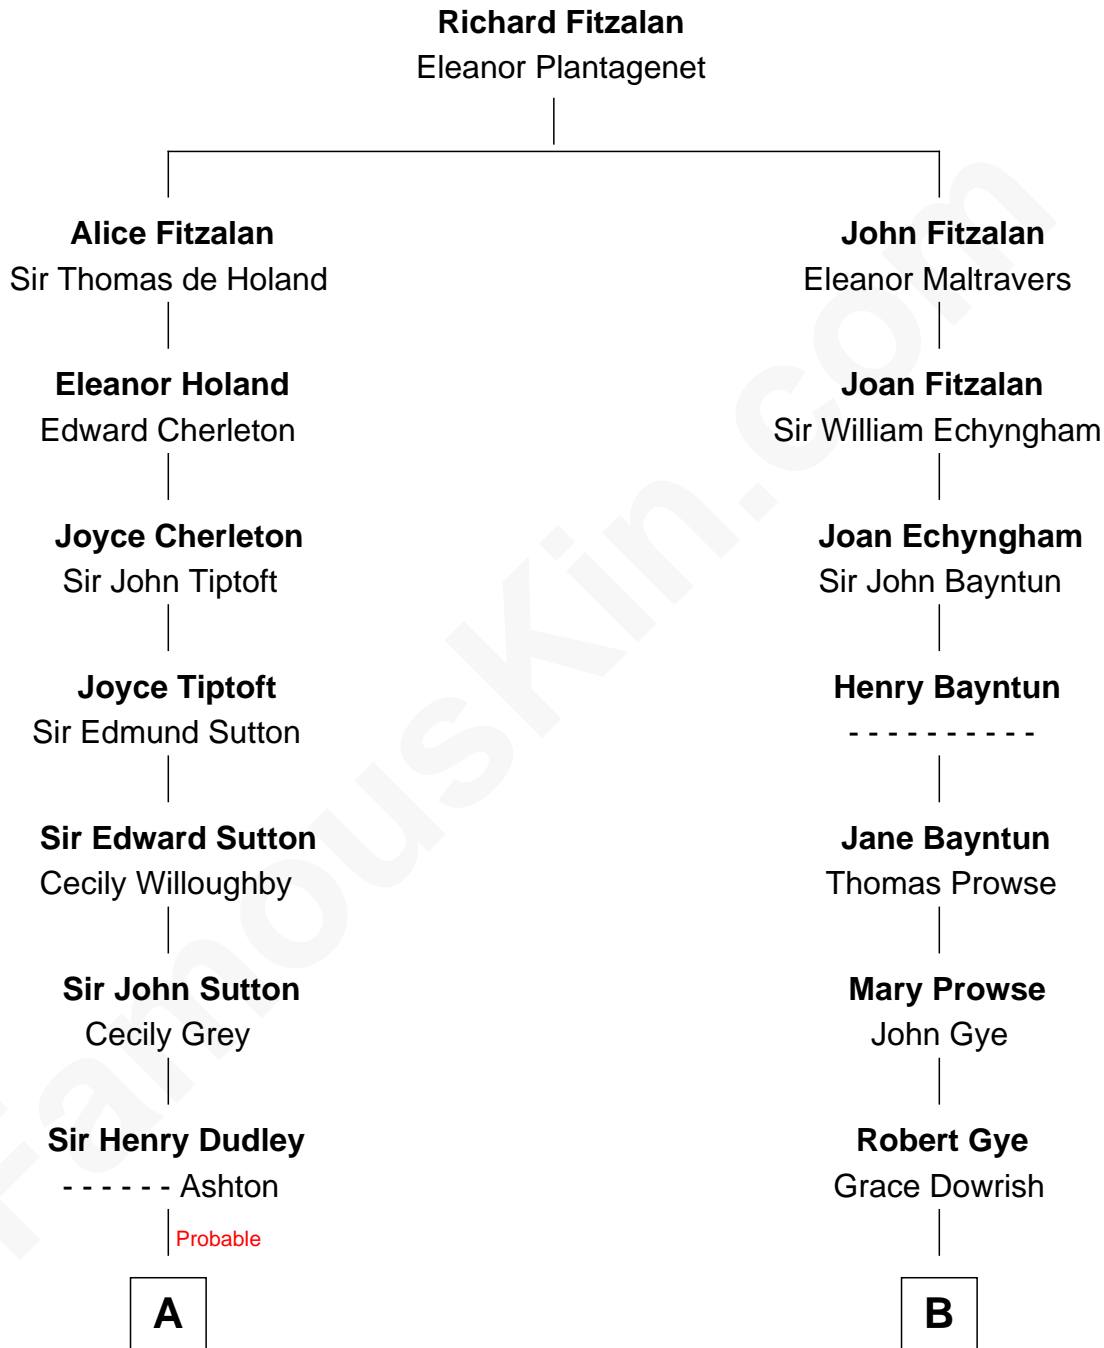

FamousKin.com Relationship Chart of

Dr. H. H. Holmes

Serial Killer aka "Devil in the White City"

17th cousin 1 time removed of

Barbara (Pierce) Bush

First Lady of President George H.W. Bush

C

Marvin Pierce
Pauline Robinson

Barbara (Pierce) Bush
First Lady of George H.W. Bush

FamousKin.com