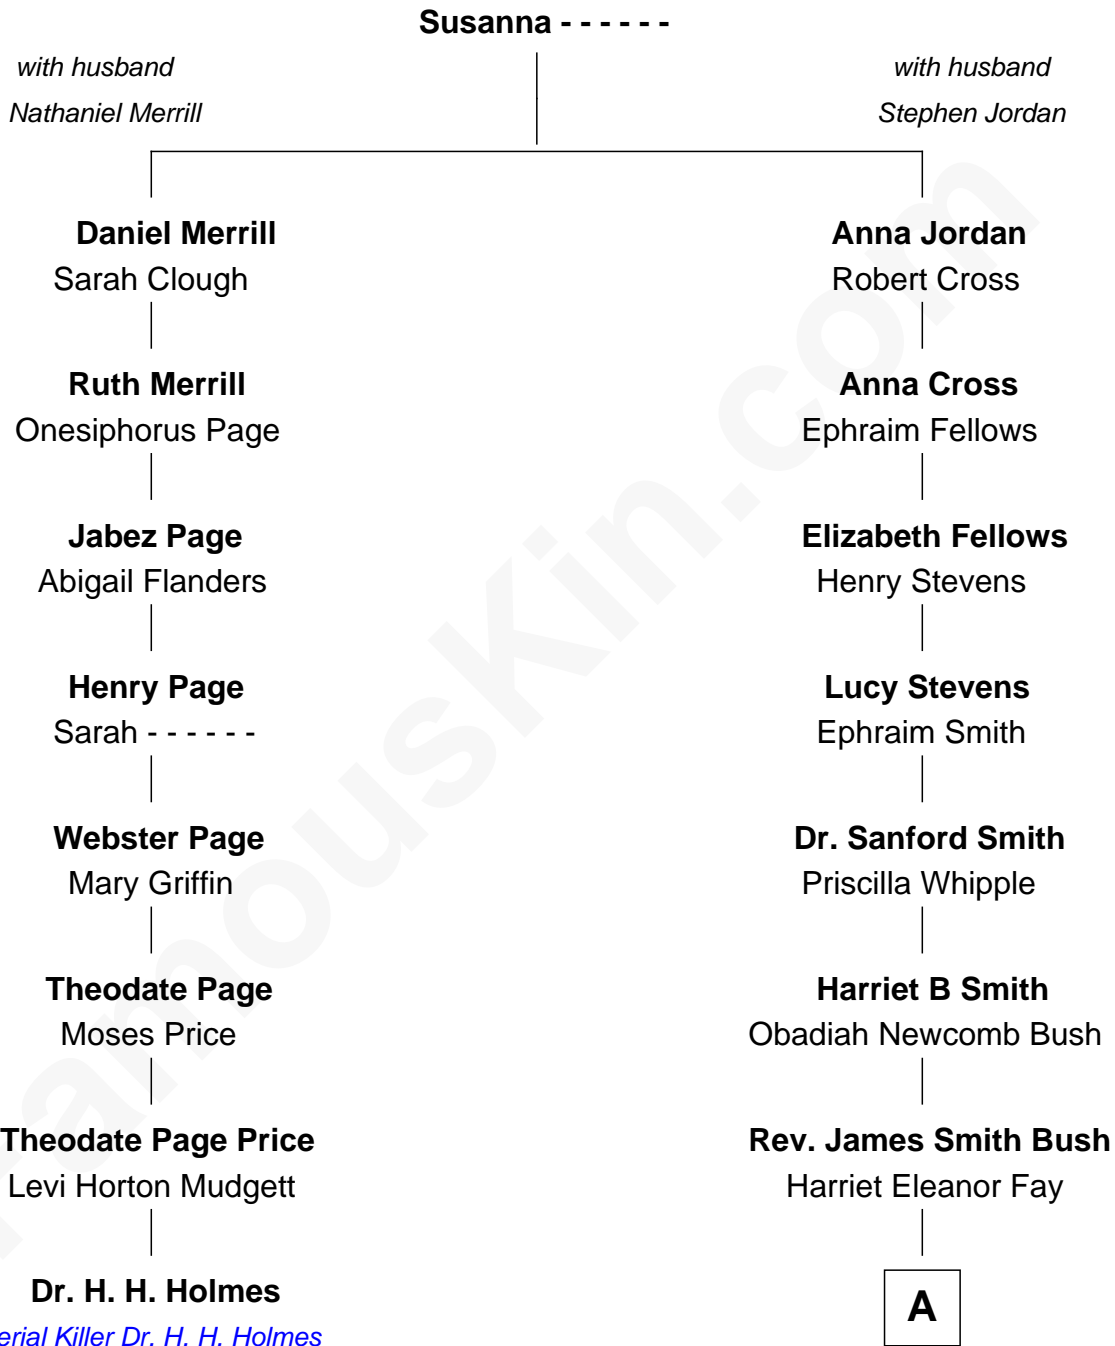

FamousKin.com Relationship Chart of

Dr. H. H. Holmes

Serial Killer aka "Devil in the White City"

7th cousin 3 times removed of

George W. Bush

43rd U.S. President

A

|
Samuel Prescott Bush

Flora Sheldon

|
Prescott Sheldon Bush

Dorothy Wear Walker

|
George Herbert Walker Bush

Barbara Pierce

|
George W. Bush

43rd U.S. President

FamousKin.com