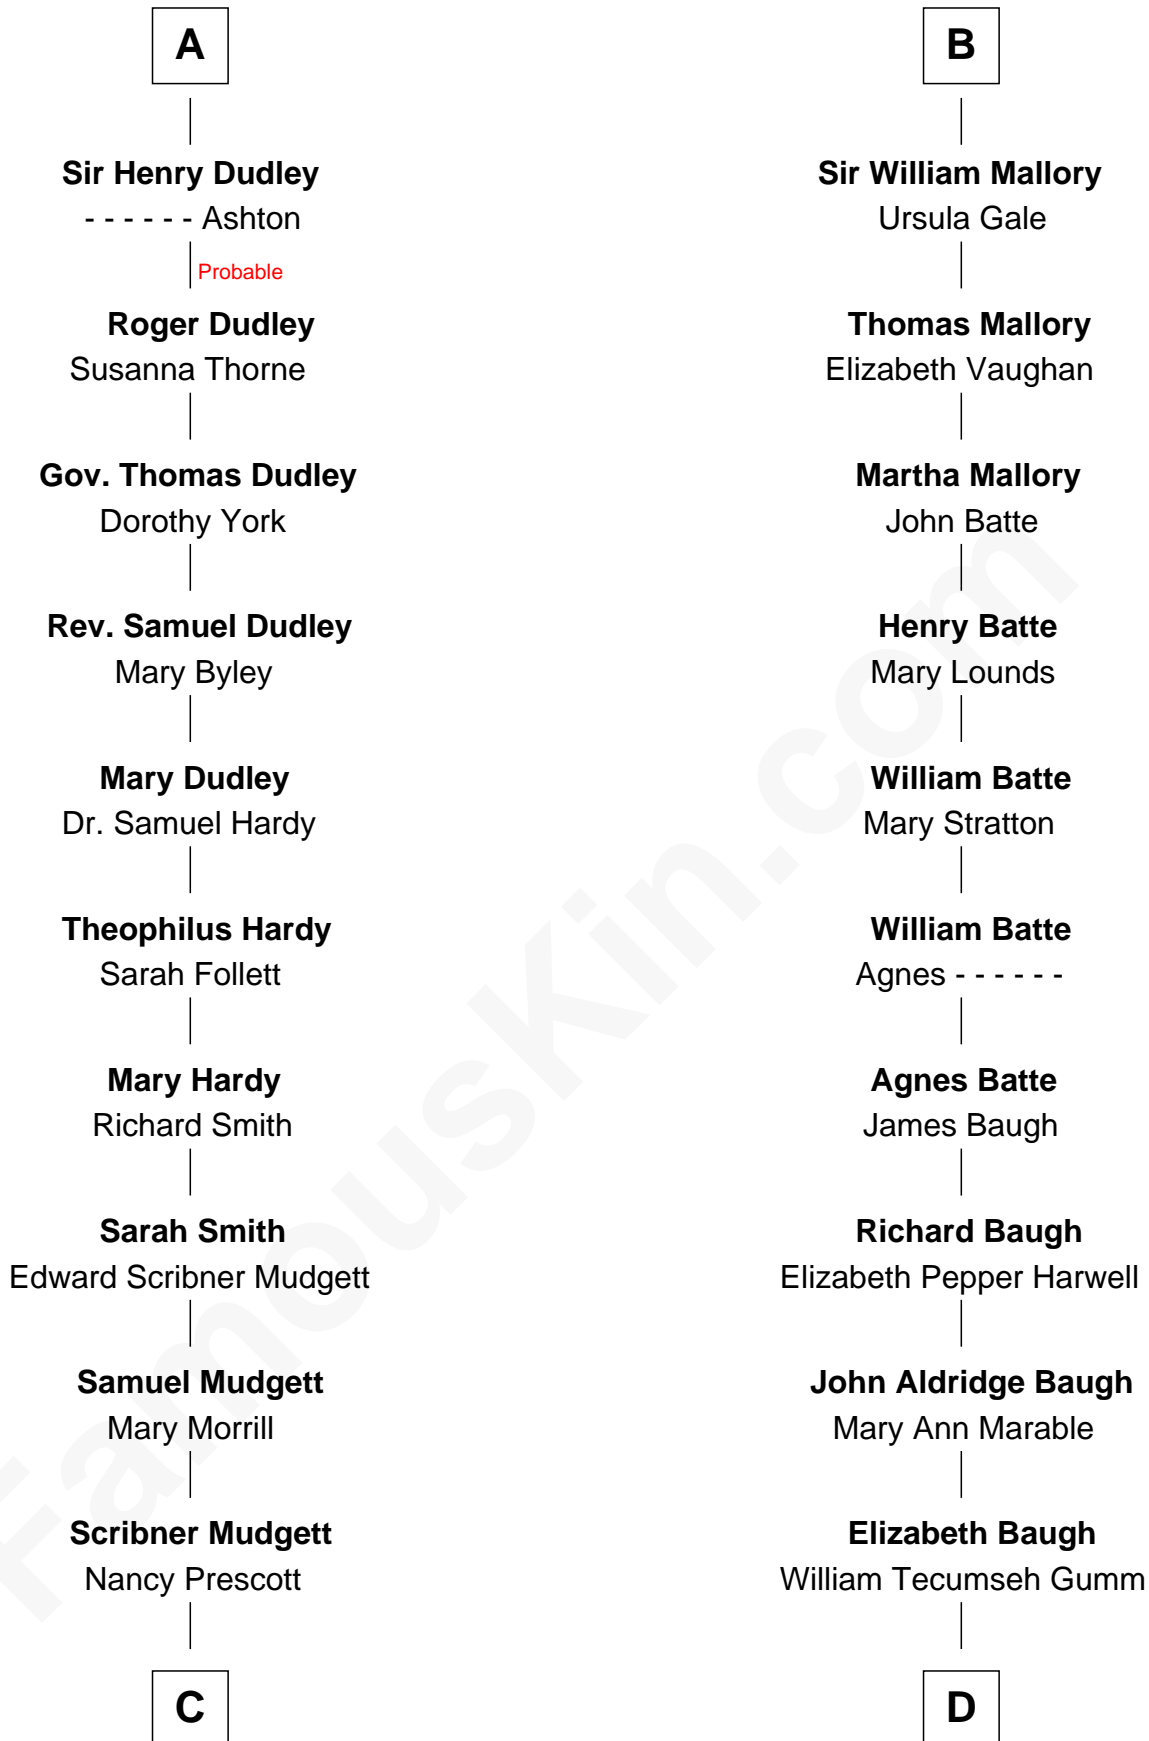

# FamousKin.com Relationship Chart of

**Dr. H. H. Holmes**

*Serial Killer aka "Devil in the White City"*

18th cousin 1 time removed of

**Liza Minnelli**

*Singer and Actress*

**Edmund Fitzalan**

Alice de Warenne

**Richard Fitzalan**  
Eleanor Plantagenet

**Alice Fitzalan**  
Sir Thomas de Holand

**Eleanor Holand**  
Edward Cherleton

**Joyce Cherleton**  
Sir John Tiptoft

**Joyce Tiptoft**  
Sir Edmund Sutton

**Sir Edward Sutton**  
Cecily Willoughby

**Sir John Sutton**  
Cecily Grey

**A**

**Aline Fitzalan**  
Sir Roger le Strange

**Lucy le Strange**  
Sir William Willoughby

**Margery Willoughby**  
Sir William FitzHugh

**Lora FitzHugh**  
Sir John Constable

**Joan Constable**  
Sir William Mallory

**Sir John Mallory**  
Margaret Thwaites

**Sir William Mallory**  
Jane Norton

**B**

**C**

**Levi Horton Mudgett**

Theodate Page Price

**Dr. H. H. Holmes**