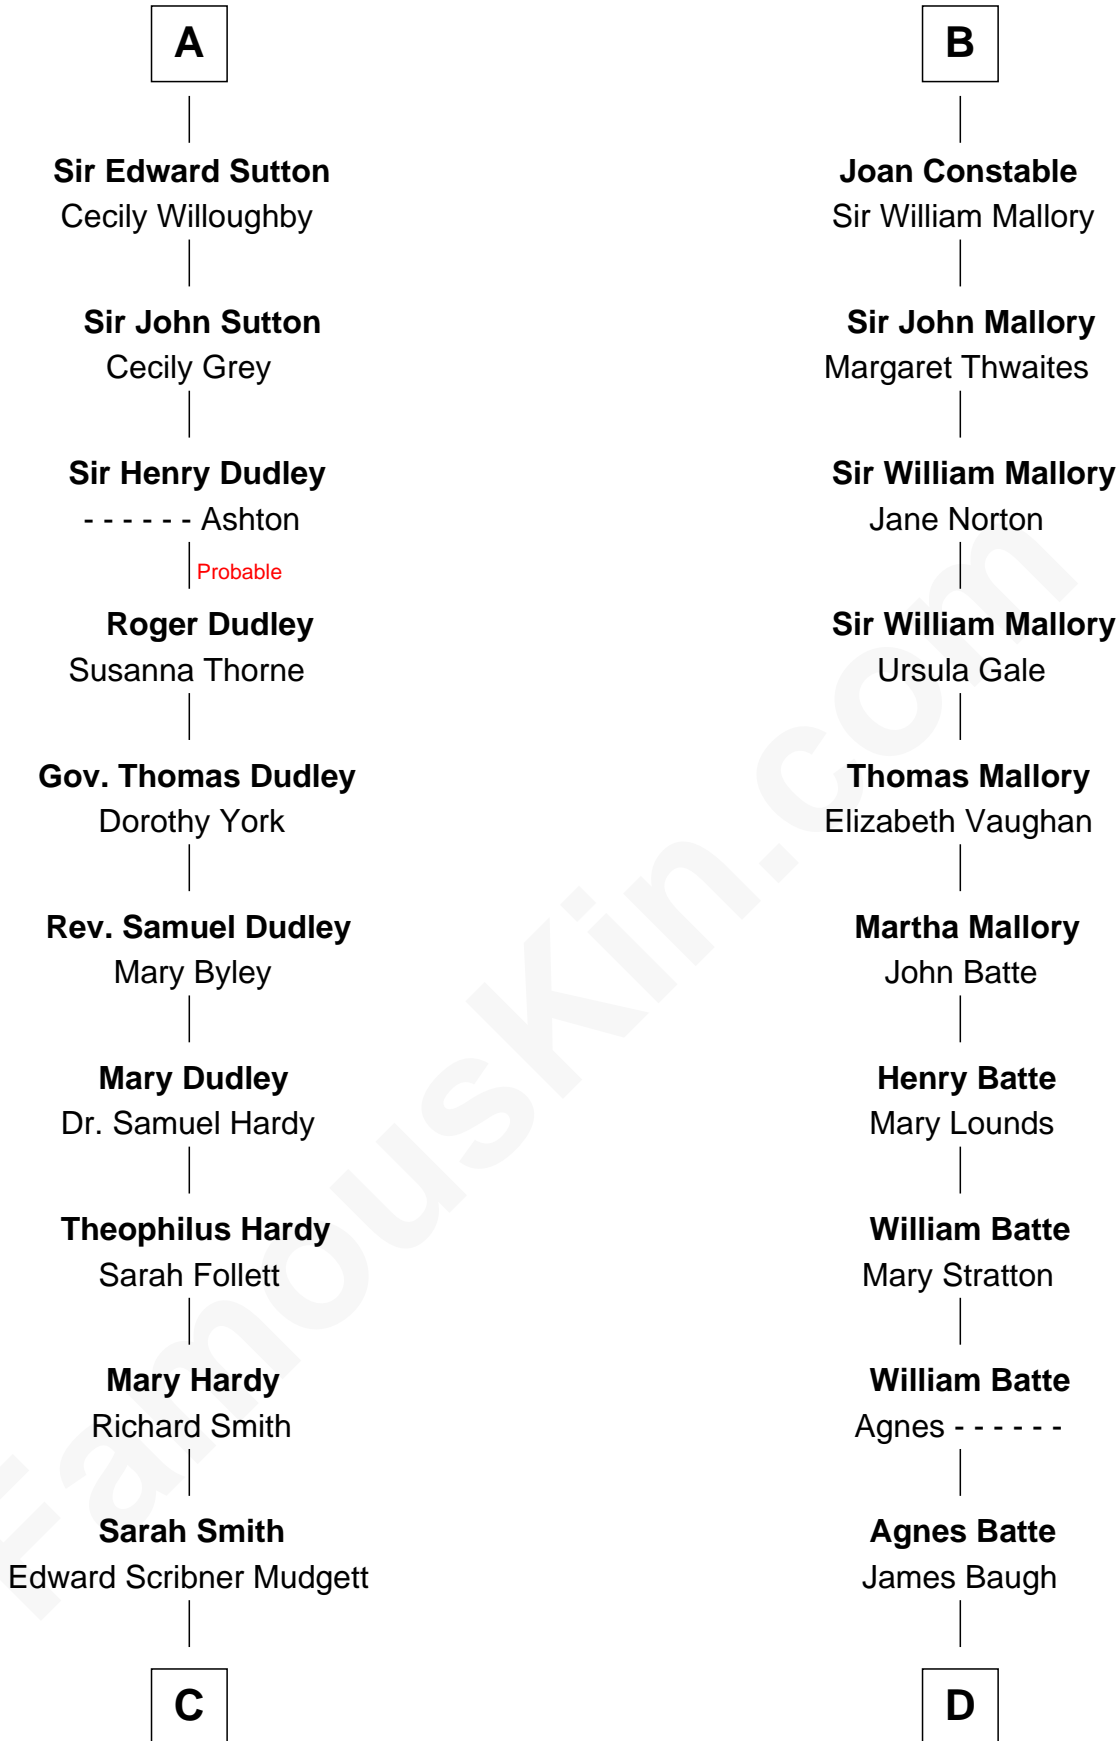

# FamousKin.com Relationship Chart of

**Dr. H. H. Holmes**

*Serial Killer aka "Devil in the White City"*

20th cousin 1 time removed of

**Judy Garland**

*Singer and Movie Actress*

**Sir Roger de Quincy**  
Helen of Galloway

**C**

**Samuel Mudgett**

Mary Morrill

**Scribner Mudgett**

Nancy Prescott

**Levi Horton Mudgett**

Theodate Page Price

**Dr. H. H. Holmes**

*Serial Killer Dr. H. H. Holmes*

**D**

**Richard Baugh**

Elizabeth Pepper Harwell

**John Aldridge Baugh**

Mary Ann Marable

**Elizabeth Baugh**

William Tecumseh Gumm