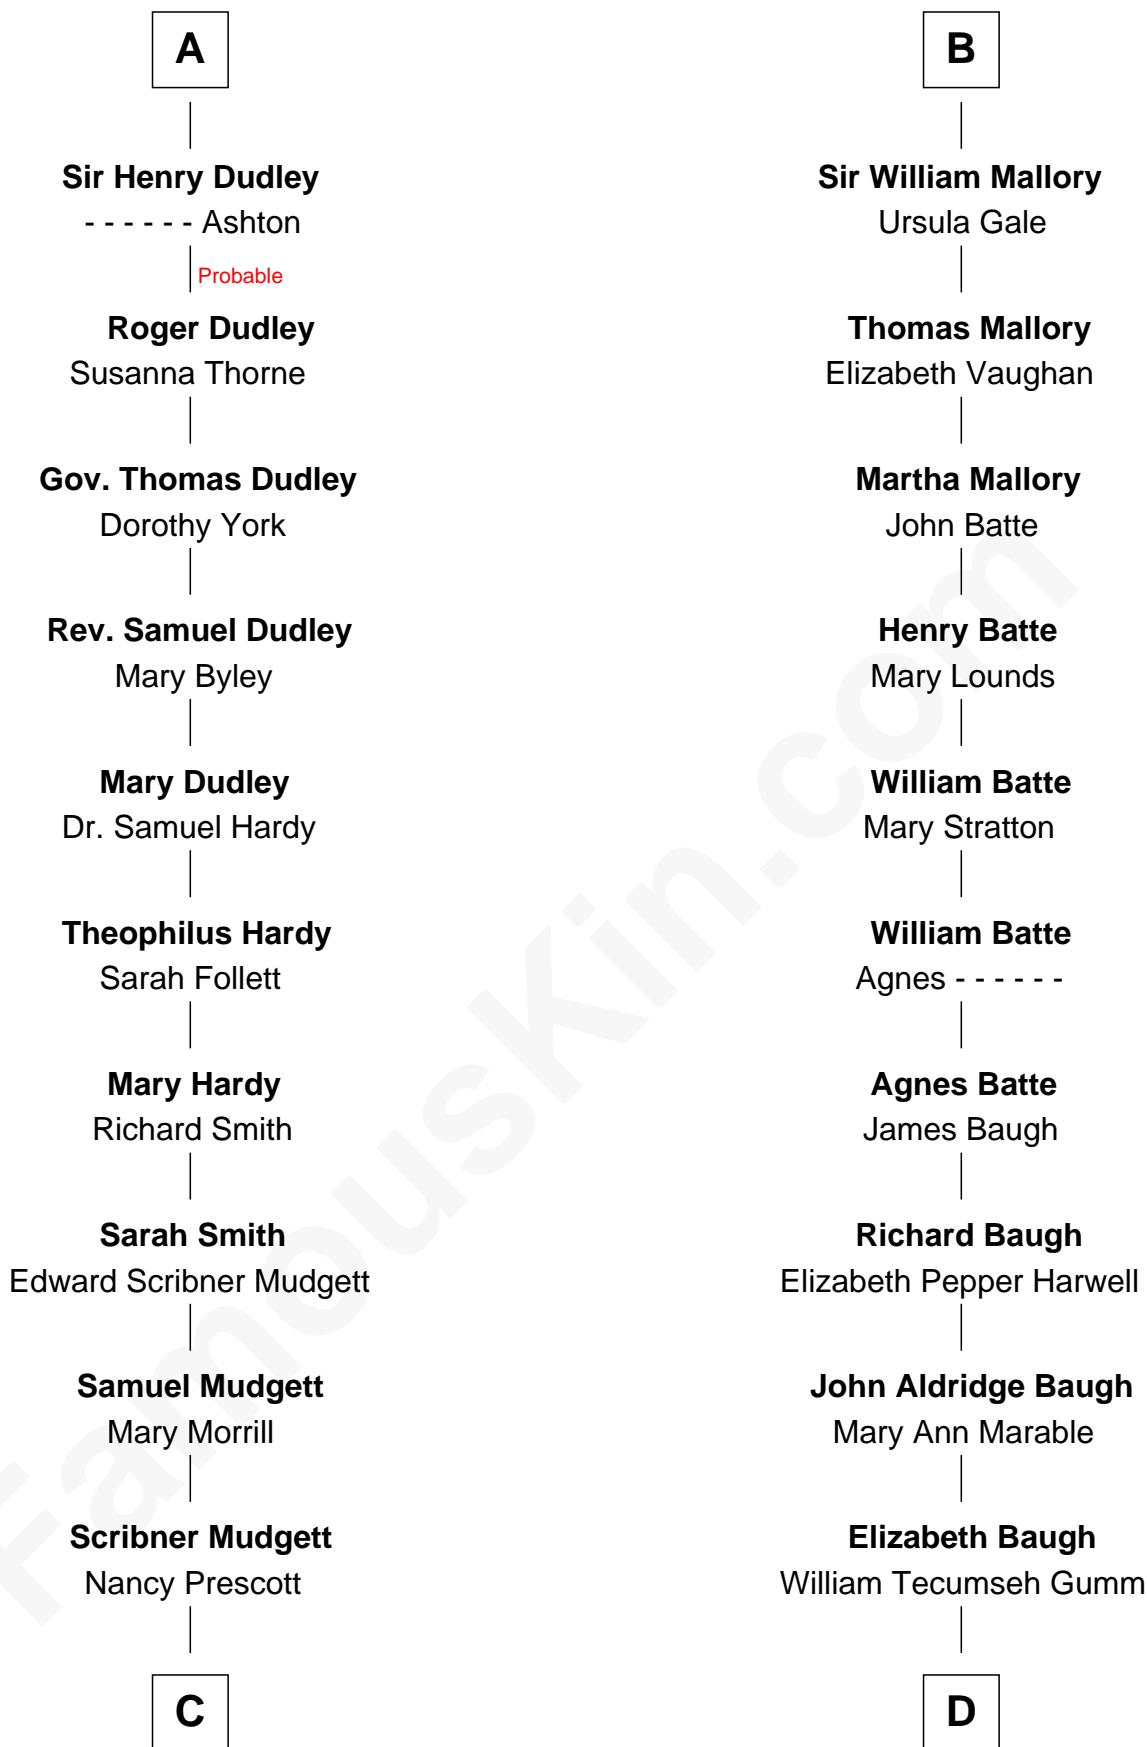

FamousKin.com Relationship Chart of

Dr. H. H. Holmes

Serial Killer aka "Devil in the White City"

18th cousin of

Judy Garland

Singer and Movie Actress

Edmund Fitzalan

Alice de Warenne

Richard Fitzalan
Eleanor Plantagenet

Alice Fitzalan
Sir Thomas de Holand

Eleanor Holand
Edward Cherleton

Joyce Cherleton
Sir John Tiptoft

Joyce Tiptoft
Sir Edmund Sutton

Sir Edward Sutton
Cecily Willoughby

Sir John Sutton
Cecily Grey

A

Aline Fitzalan
Sir Roger le Strange

Lucy le Strange
Sir William Willoughby

Margery Willoughby
Sir William FitzHugh

Lora FitzHugh
Sir John Constable

Joan Constable
Sir William Mallory

Sir John Mallory
Margaret Thwaites

Sir William Mallory
Jane Norton

B

C

Levi Horton Mudgett

Theodate Page Price

Dr. H. H. Holmes

Serial Killer Dr. H. H. Holmes