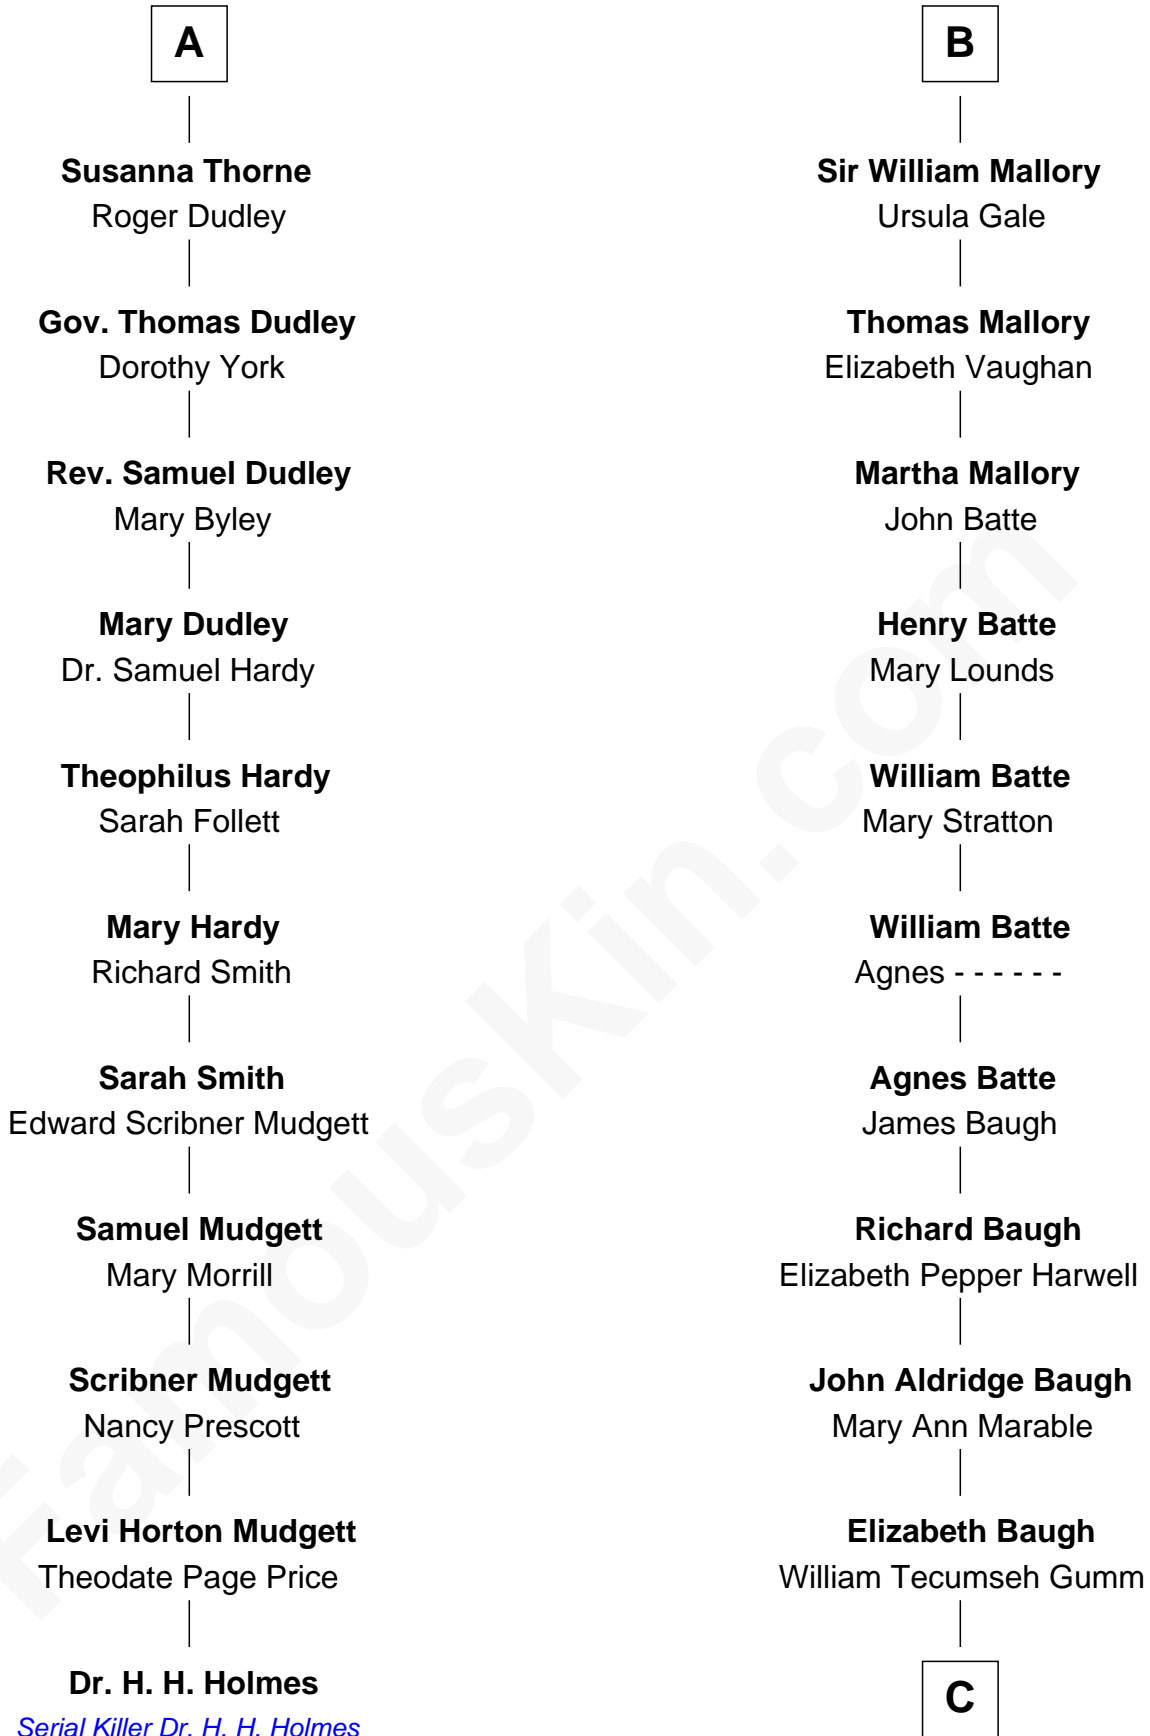

FamousKin.com Relationship Chart of

Dr. H. H. Holmes

Serial Killer aka "Devil in the White City"

17th cousin 1 time removed of

Judy Garland

Singer and Movie Actress

Sir John Grey

Avice Marmion