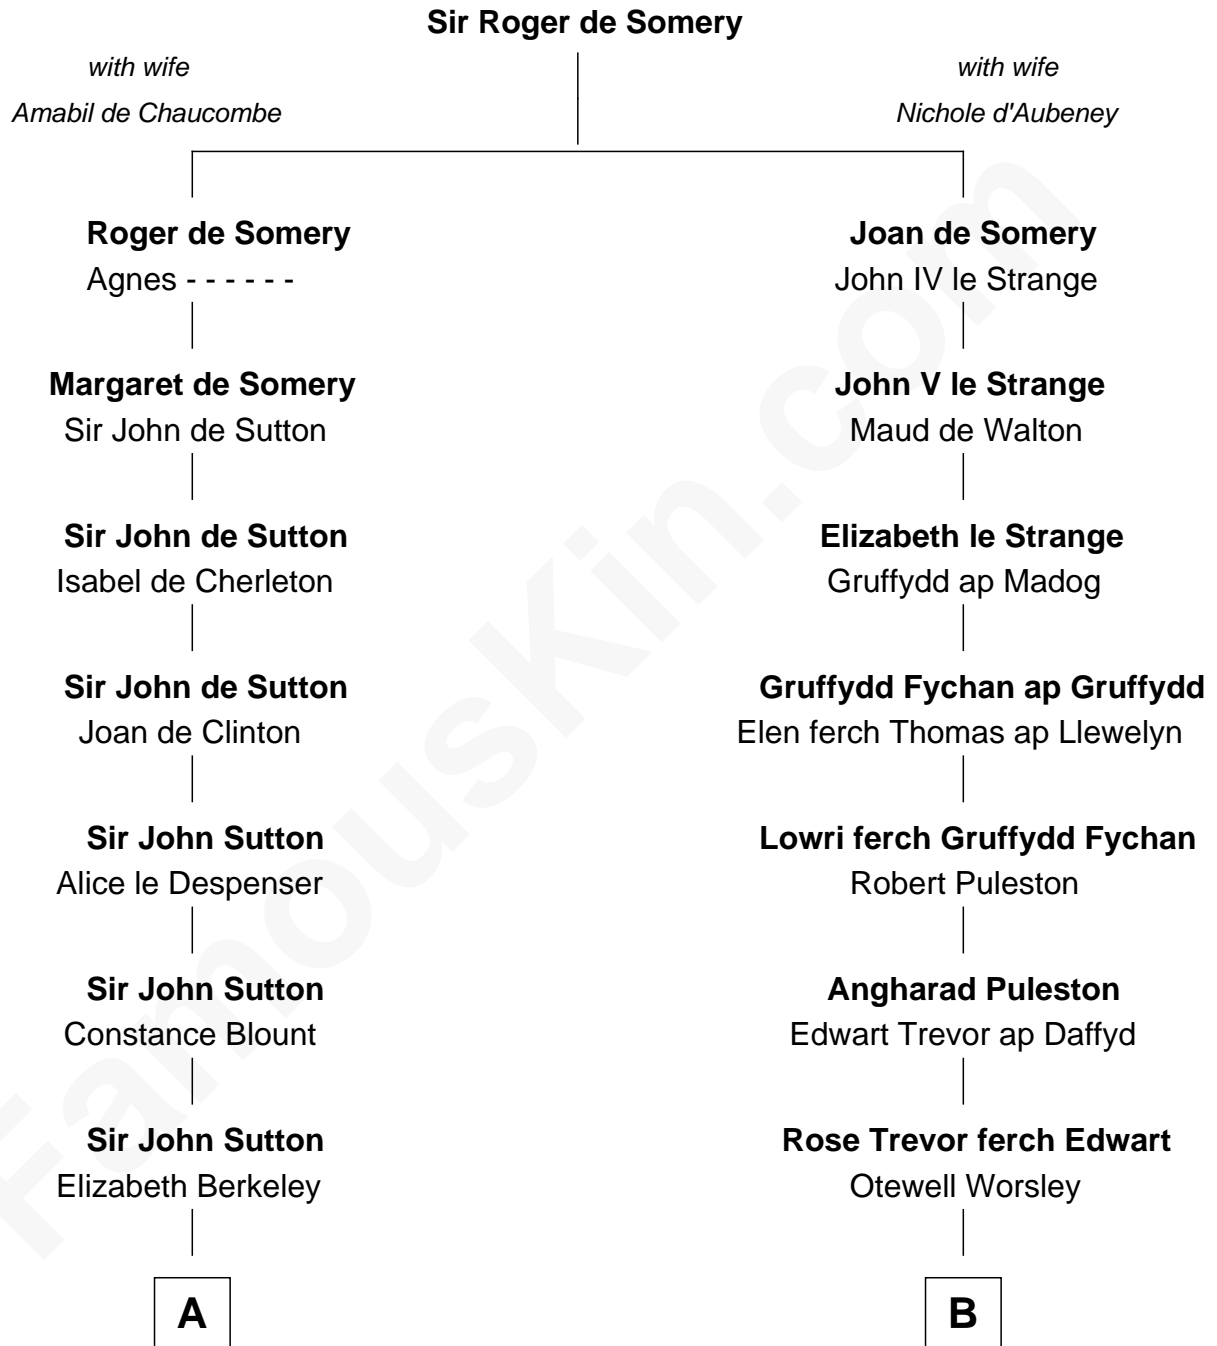

FamousKin.com Relationship Chart of

Dr. H. H. Holmes

Serial Killer aka "Devil in the White City"

18th cousin 3 times removed of

Eliphalet Remington

Founder of Remington Arms Company

C

Sarah Smith
Edward Scribner Mudgett

Samuel Mudgett
Mary Morrill

Scribner Mudgett
Nancy Prescott

Levi Horton Mudgett
Theodate Page Price

Dr. H. H. Holmes
Serial Killer Dr. H. H. Holmes

D

Elizabeth Kilbourn
Eliphalet Remington

Eliphalet Remington
Founder of Remington Arms Company