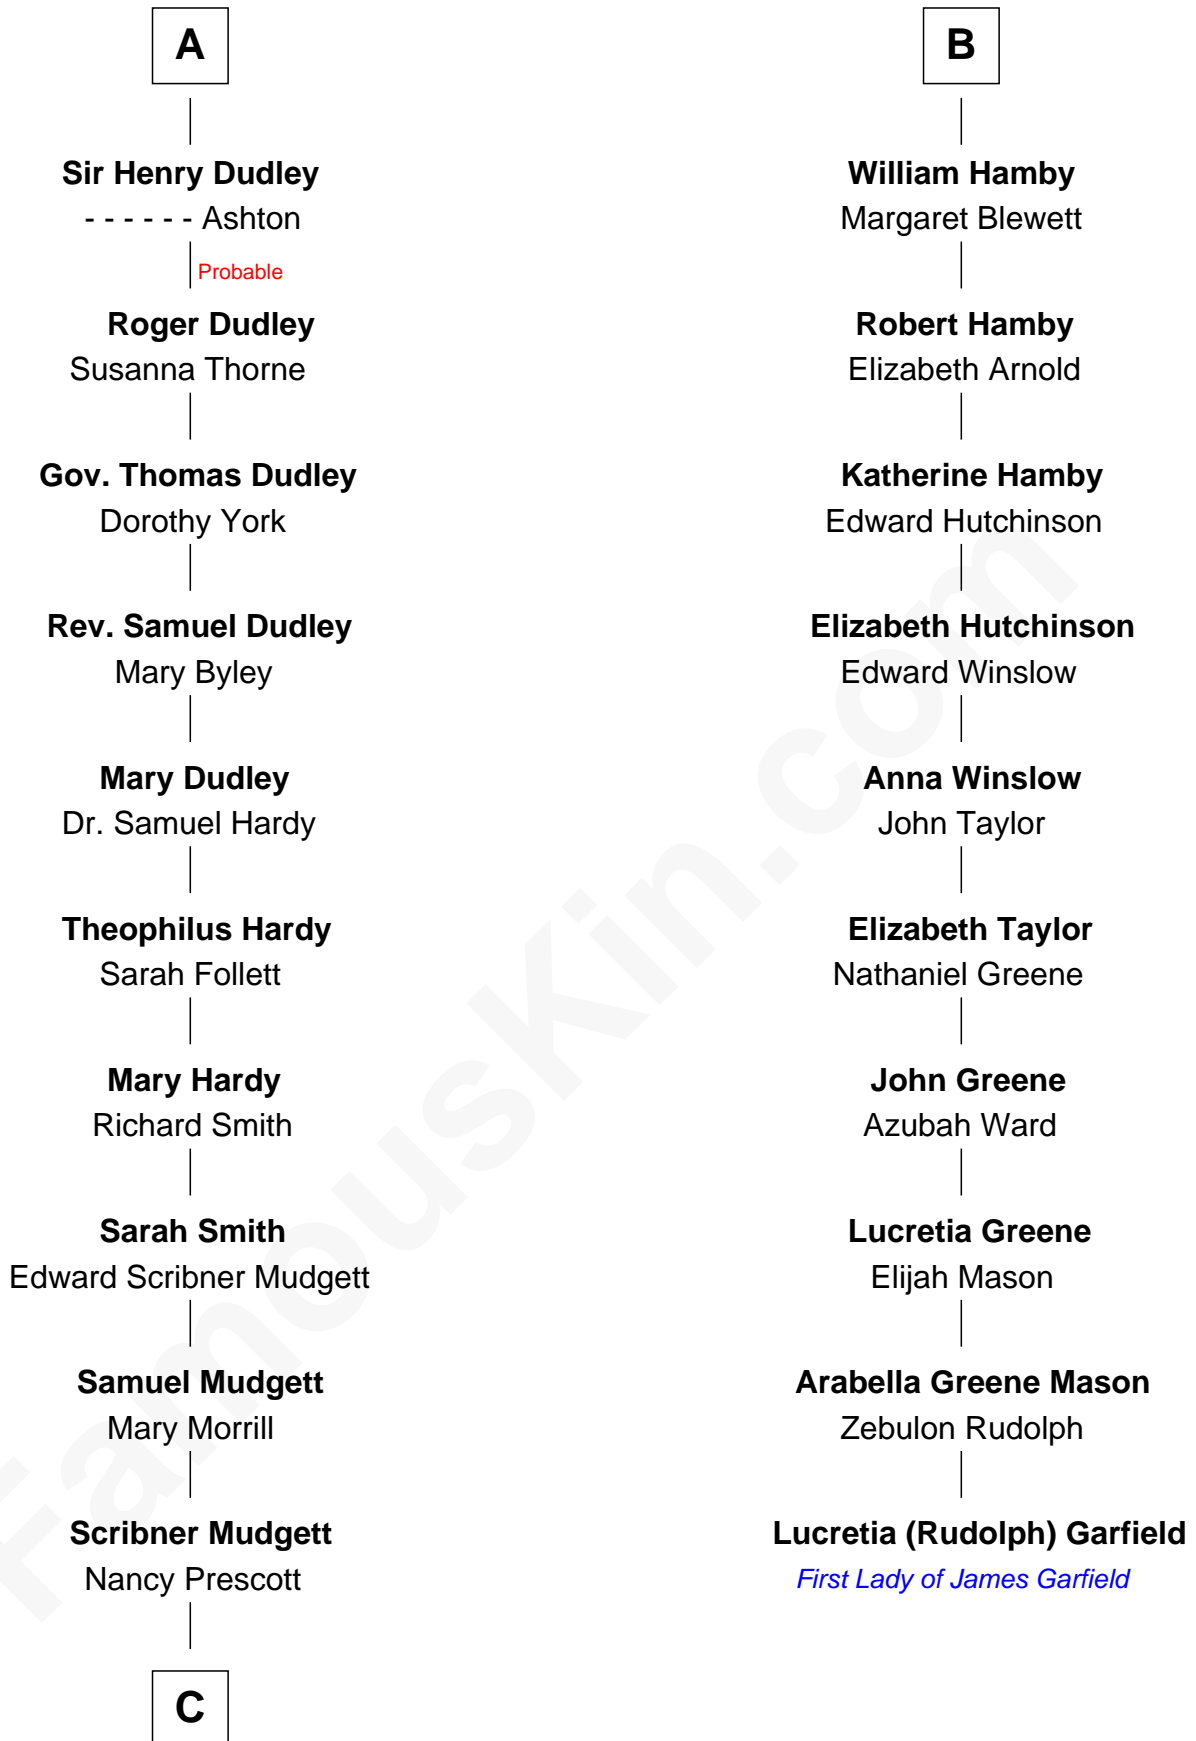

# FamousKin.com Relationship Chart of

**Dr. H. H. Holmes**

*Serial Killer aka "Devil in the White City"*

16th cousin 2 times removed of

**Lucretia (Rudolph) Garfield**

*First Lady of President James Garfield*

**A**

**Hawise le Despencer**

Sir Andrew Luttrell

**Sir Andrew Luttrell**

Joan Tailboys

**Hawise Luttrell**

Sir Godfrey Hilton

**Sir Godfrey Hilton**

Margery Willoughby

**Elizabeth Hilton**

Richard Thimbleby

**Anne Thimbleby**

John Booth

**Eleanor Booth**

Edward Hamby

**B**

**C**

—  
**Levi Horton Mudgett**

Theodate Page Price

—  
**Dr. H. H. Holmes**

*Serial Killer Dr. H. H. Holmes*

FamousKin.com