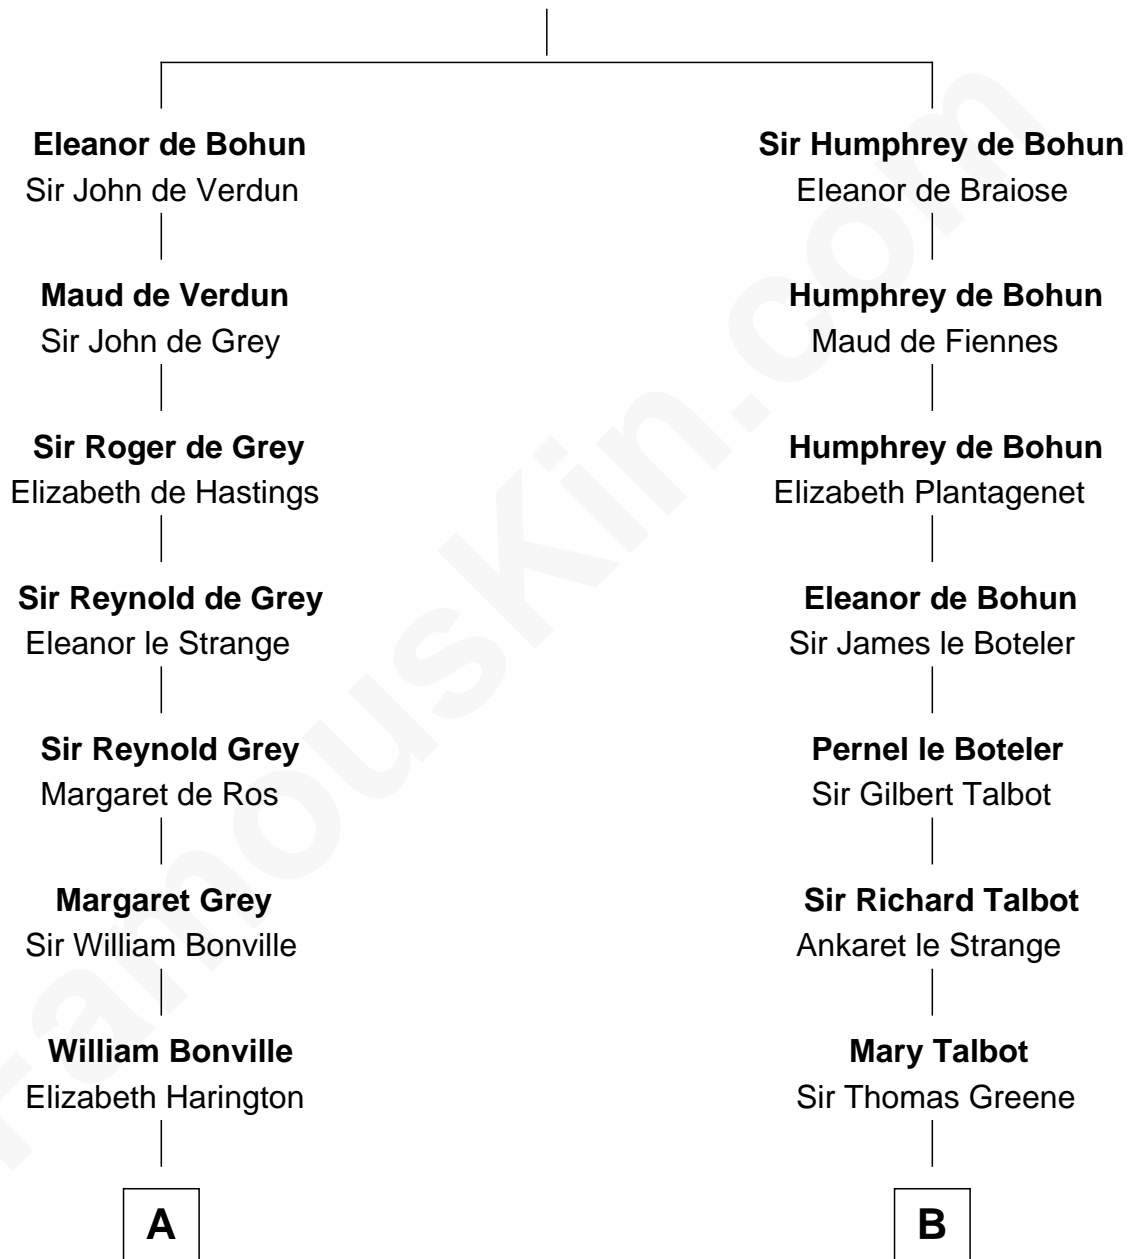

## Relationship Chart of

**Dr. H. H. Holmes**

*Serial Killer aka "Devil in the White City"*

21st cousin of

**Lucretia (Rudolph) Garfield**

*First Lady of President James Garfield*

**Sir Humphrey de Bohun**

Maud of Eu

**C**

**Sarah Smith**  
Edward Scribner Mudgett

**Samuel Mudgett**  
Mary Morrill

**Scribner Mudgett**  
Nancy Prescott

**Levi Horton Mudgett**  
Theodate Page Price

**Dr. H. H. Holmes**  
*Serial Killer Dr. H. H. Holmes*

**D**

**Anne Sanford**  
Capt. John Mason

**Peleg Sanford Mason**  
Mary Stanton

**Elijah Mason**  
Lucretia Greene

**Arabella Greene Mason**  
Zebulon Rudolph

**Lucretia (Rudolph) Garfield**  
*First Lady of James Garfield*