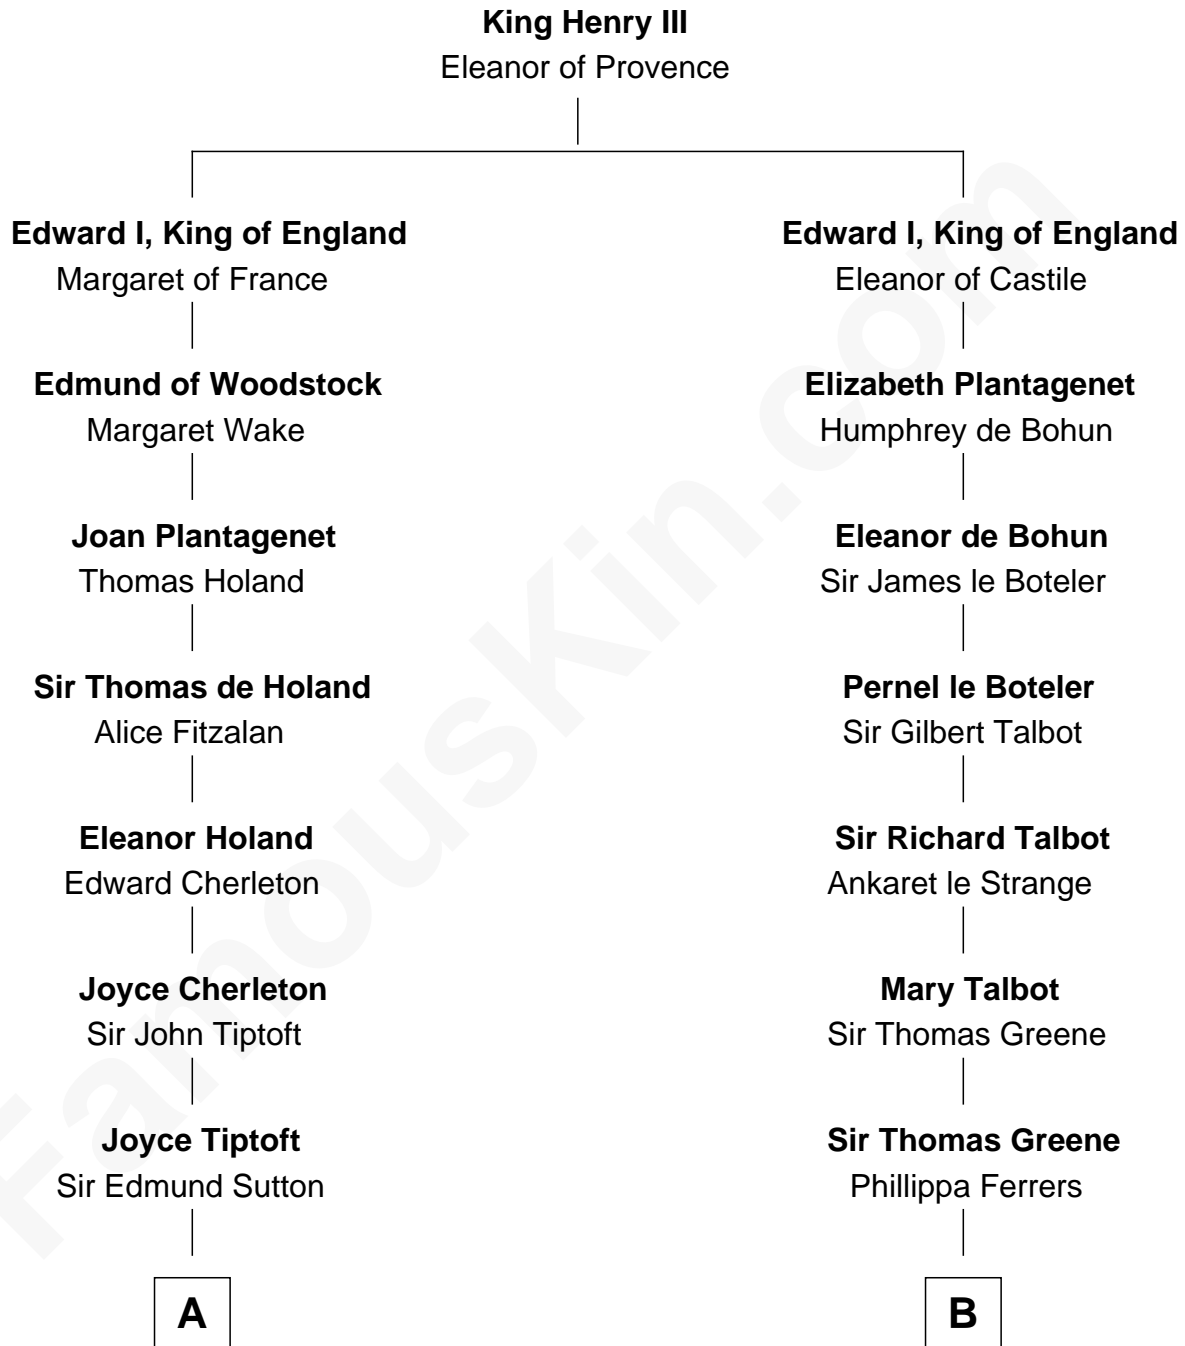

FamousKin.com

Relationship Chart of

Dr. H. H. Holmes

Serial Killer aka "Devil in the White City"

20th cousin of

Lucretia (Rudolph) Garfield

First Lady of President James Garfield

C

Samuel Mudgett

Mary Morrill

Scribner Mudgett

Nancy Prescott

Levi Horton Mudgett

Theodate Page Price

Dr. H. H. Holmes

Serial Killer Dr. H. H. Holmes