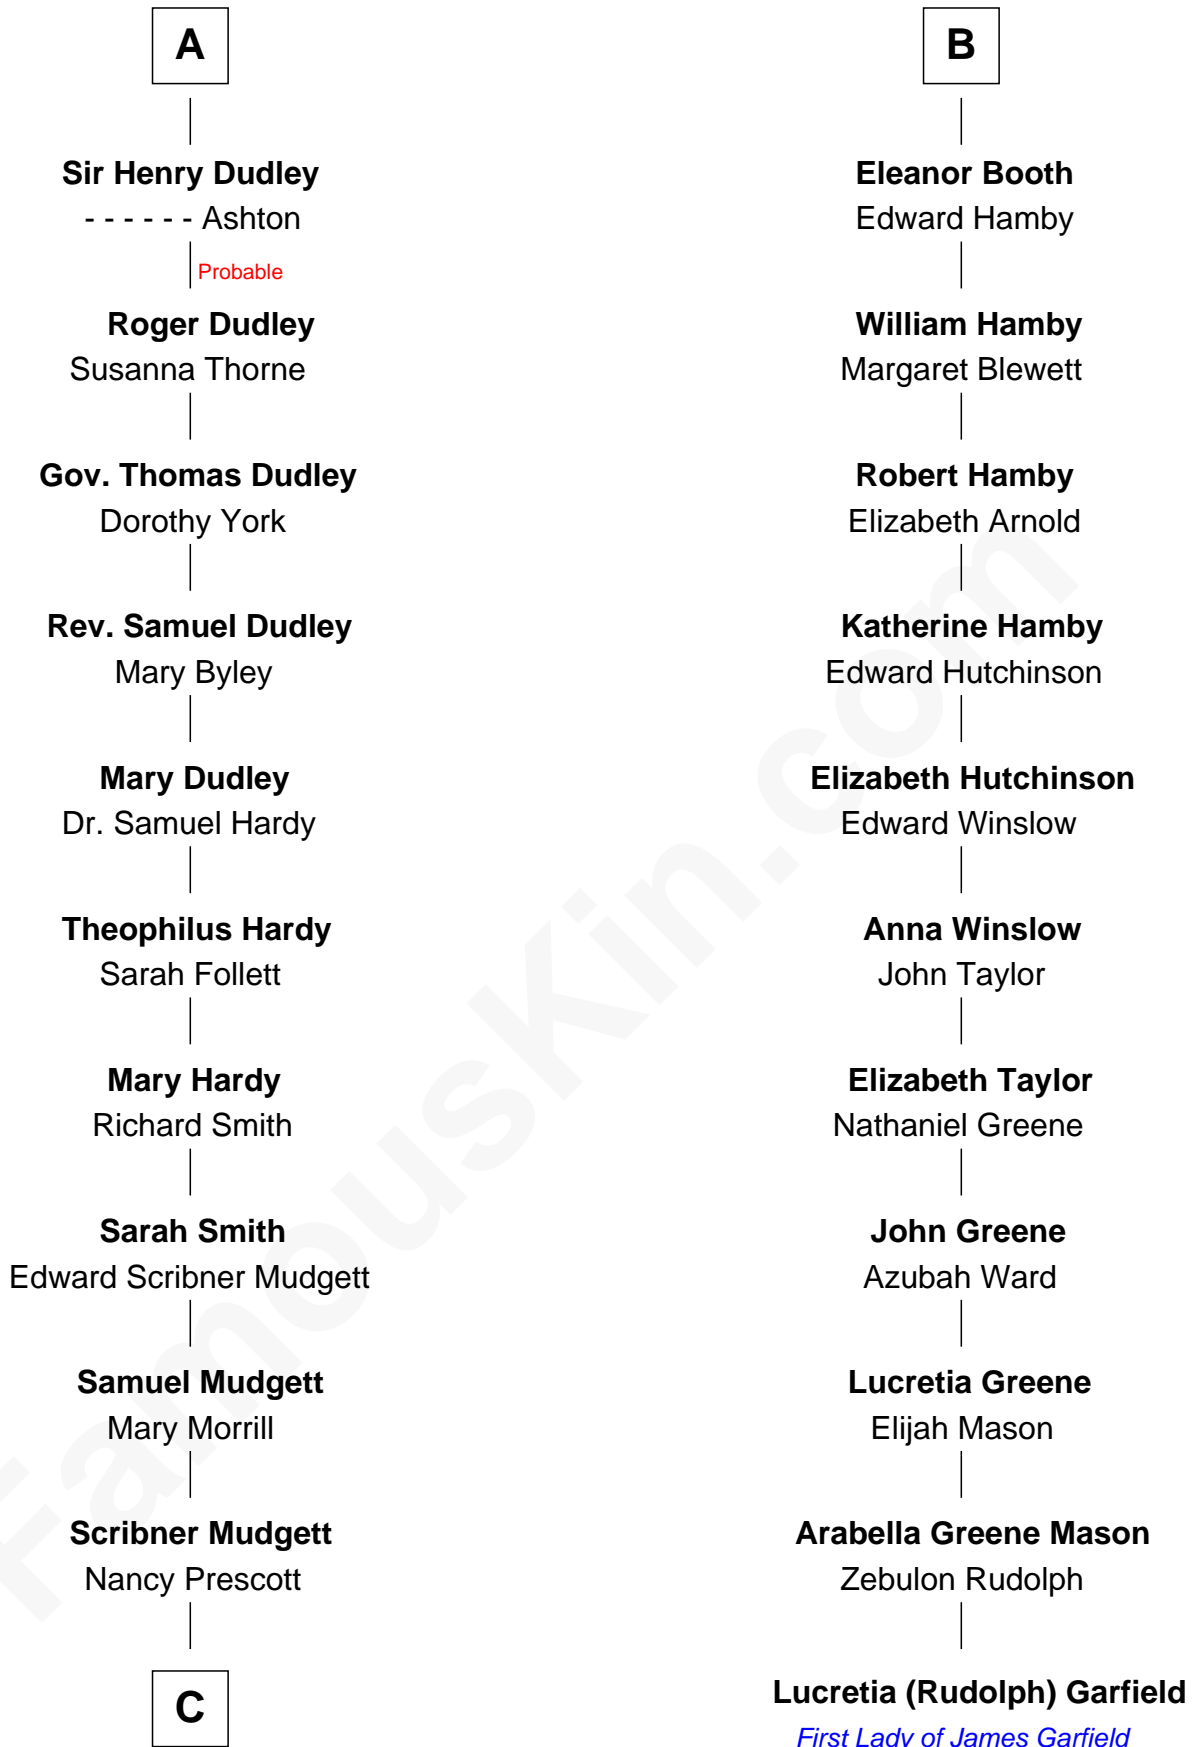

## Relationship Chart of

**Dr. H. H. Holmes**

*Serial Killer aka "Devil in the White City"*

17th cousin 1 time removed of

**Lucretia (Rudolph) Garfield**

*First Lady of President James Garfield*

**C**

—  
**Levi Horton Mudgett**