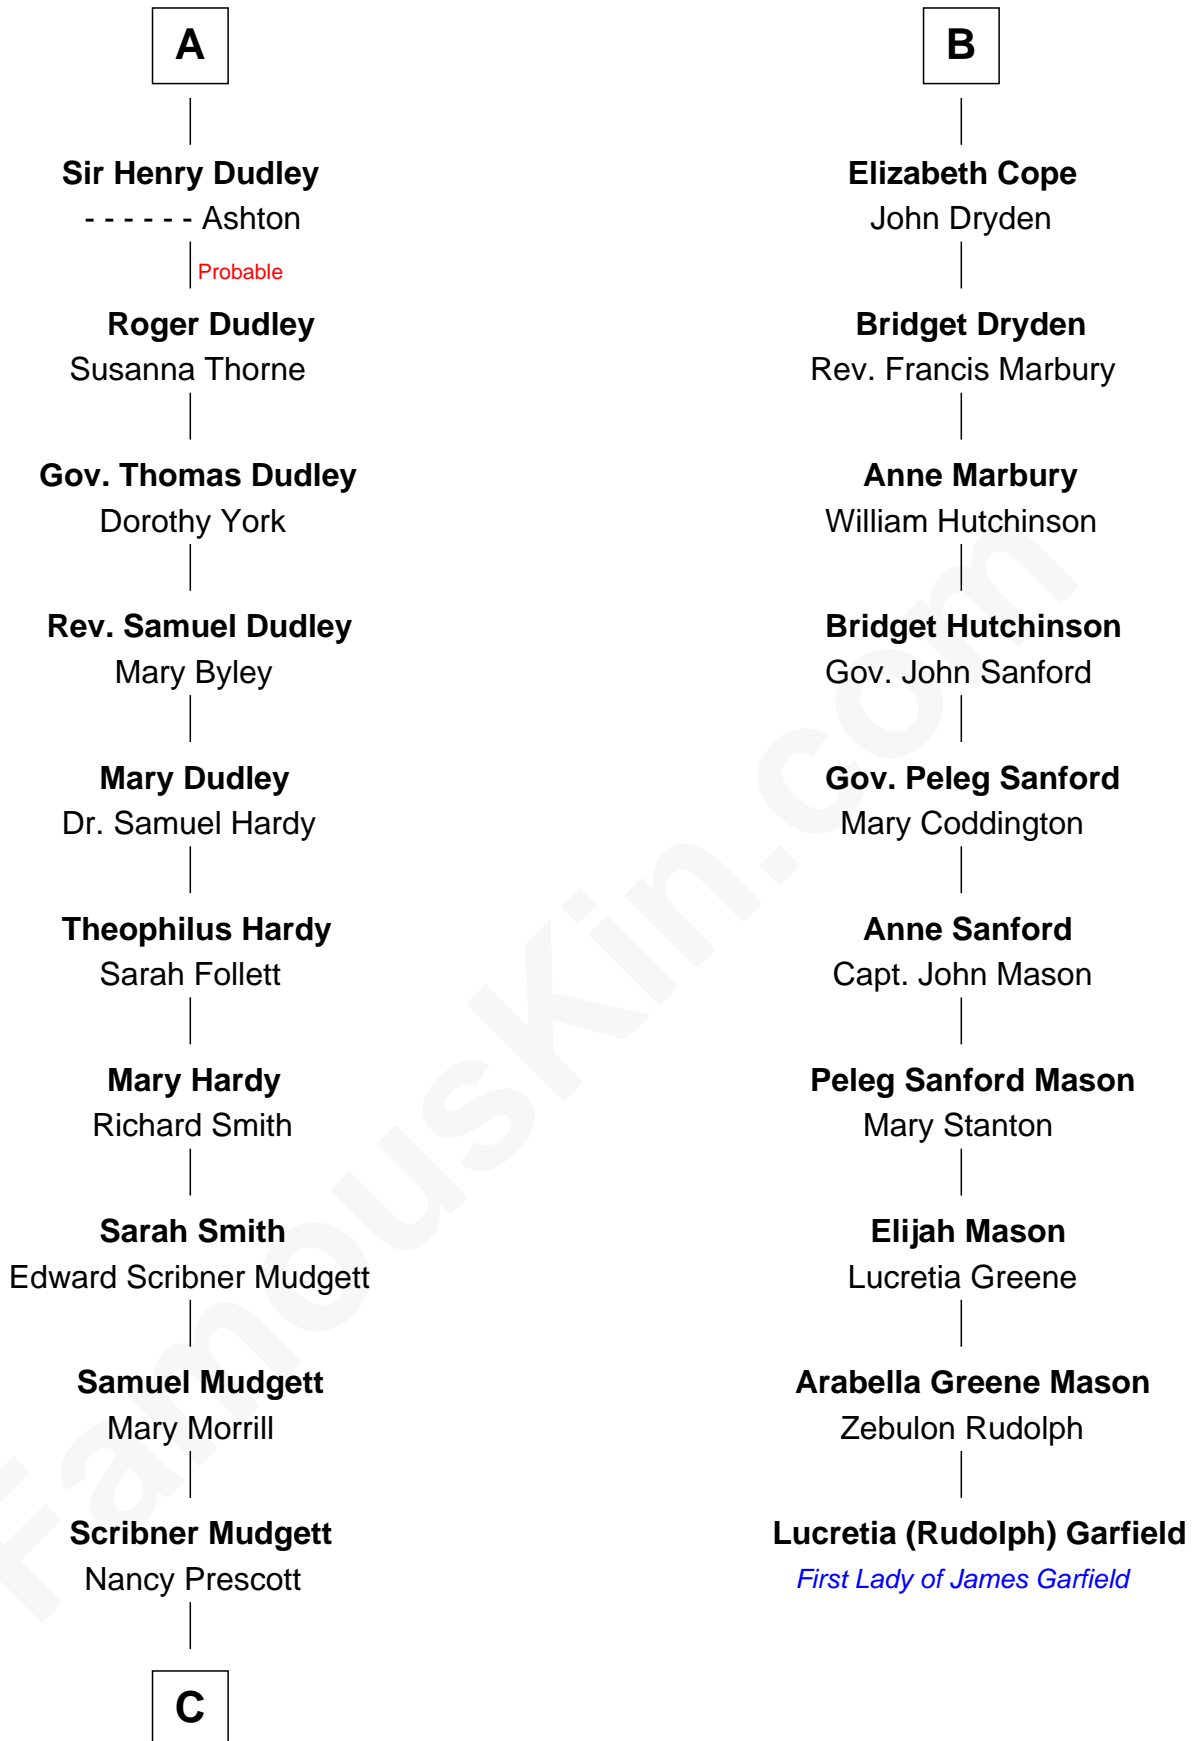

# FamousKin.com Relationship Chart of

**Dr. H. H. Holmes**

*Serial Killer aka "Devil in the White City"*

16th cousin 2 times removed of

**Lucretia (Rudolph) Garfield**

*First Lady of President James Garfield*

**C**

—  
**Levi Horton Mudgett**

Theodate Page Price

—  
**Dr. H. H. Holmes**

*Serial Killer Dr. H. H. Holmes*

FamousKin.com