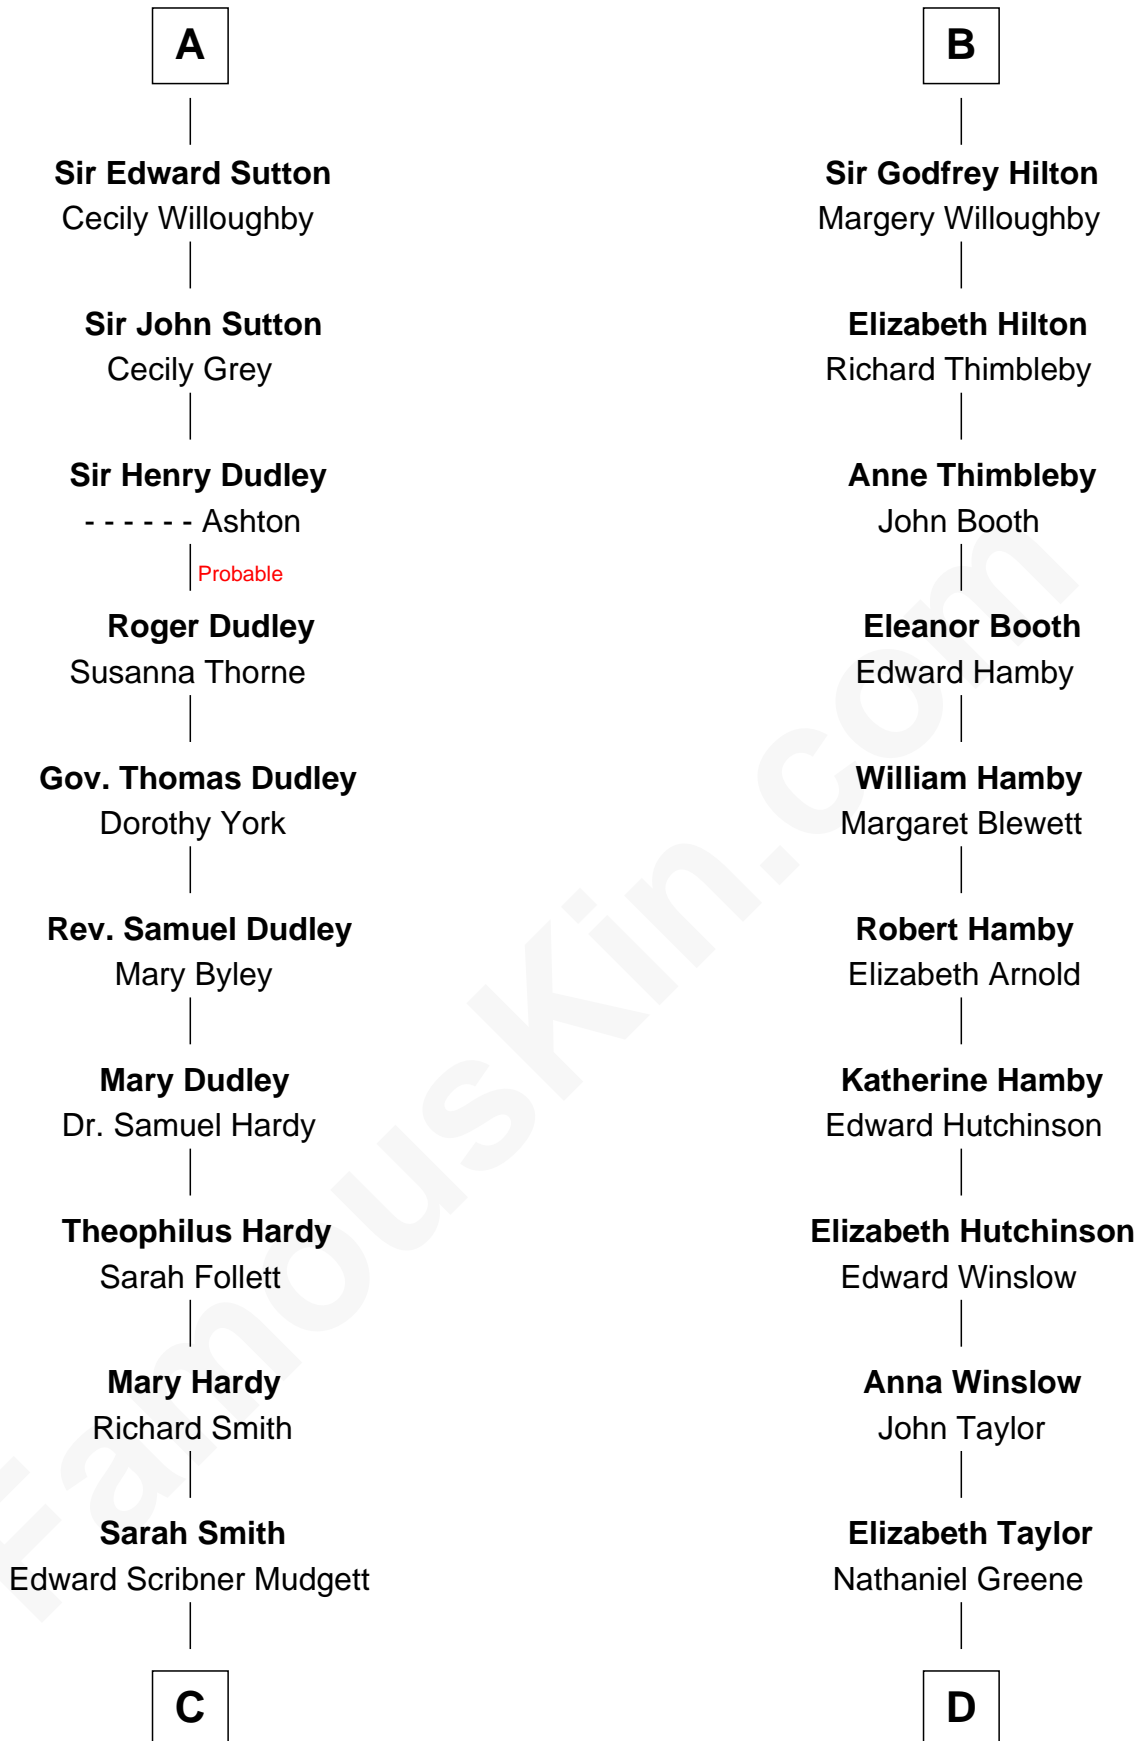

FamousKin.com Relationship Chart of

Dr. H. H. Holmes

Serial Killer aka "Devil in the White City"

20th cousin of

Lucretia (Rudolph) Garfield

First Lady of President James Garfield

Sir Roger de Quincy

Helen of Galloway

Serial Killer Dr. H. H. Holmes

D

John Greene

Azubah Ward

Lucretia Greene

Elijah Mason

Arabella Greene Mason

Zebulon Rudolph