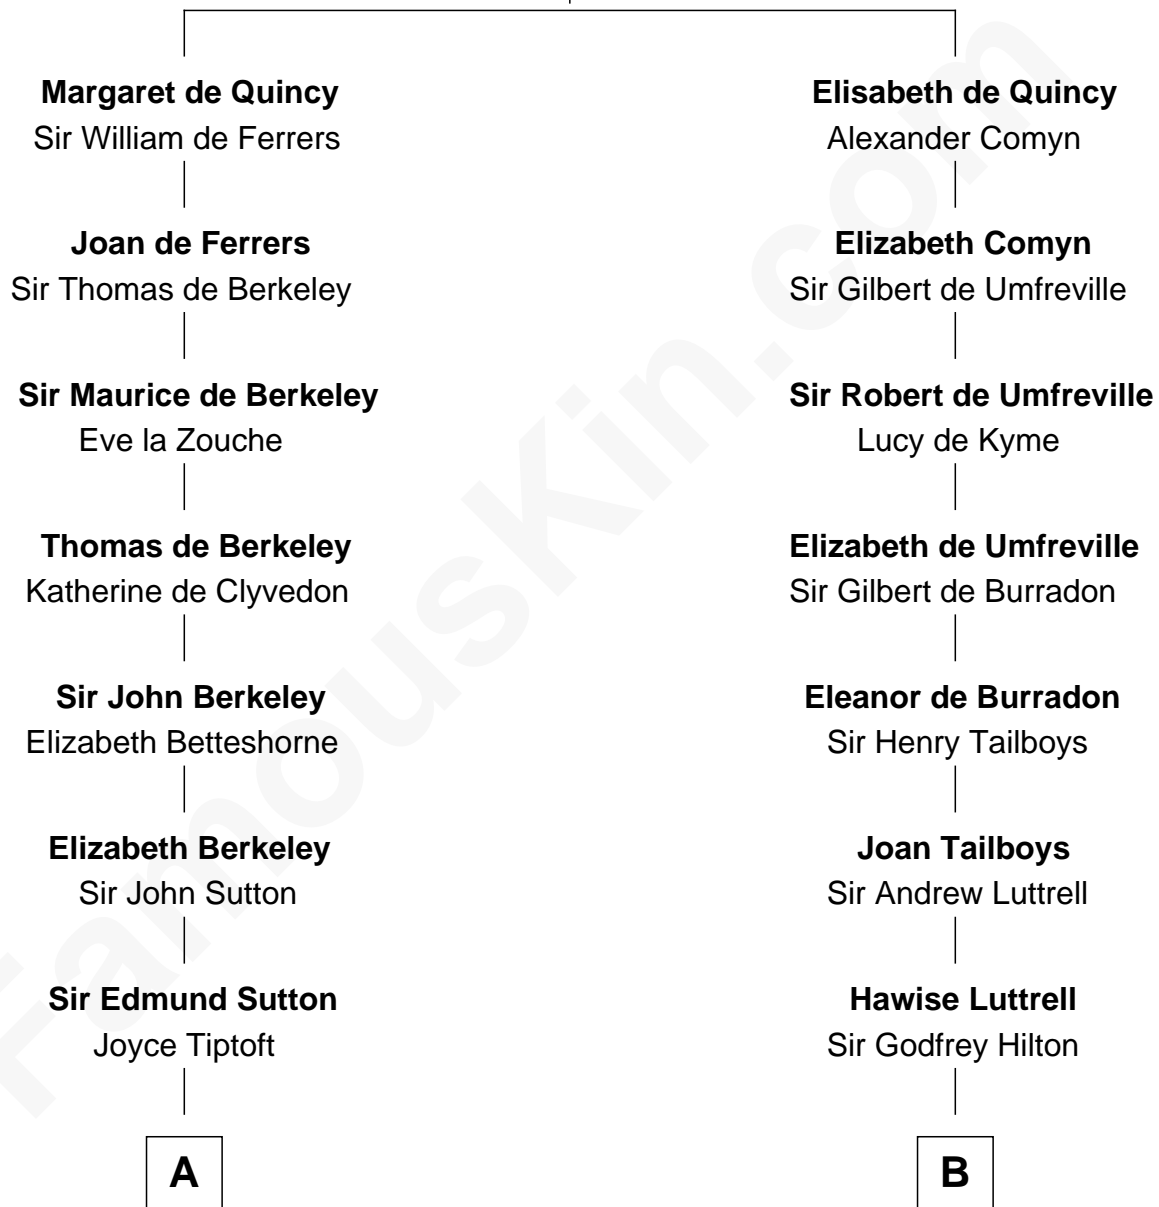

FamousKin.com Relationship Chart of

Dr. H. H. Holmes

Serial Killer aka "Devil in the White City"

20th cousin of

Lucretia (Rudolph) Garfield

First Lady of President James Garfield

Sir Roger de Quincy

Helen of Galloway

Serial Killer Dr. H. H. Holmes

D

John Greene

Azubah Ward

Lucretia Greene

Elijah Mason

Arabella Greene Mason

Zebulon Rudolph