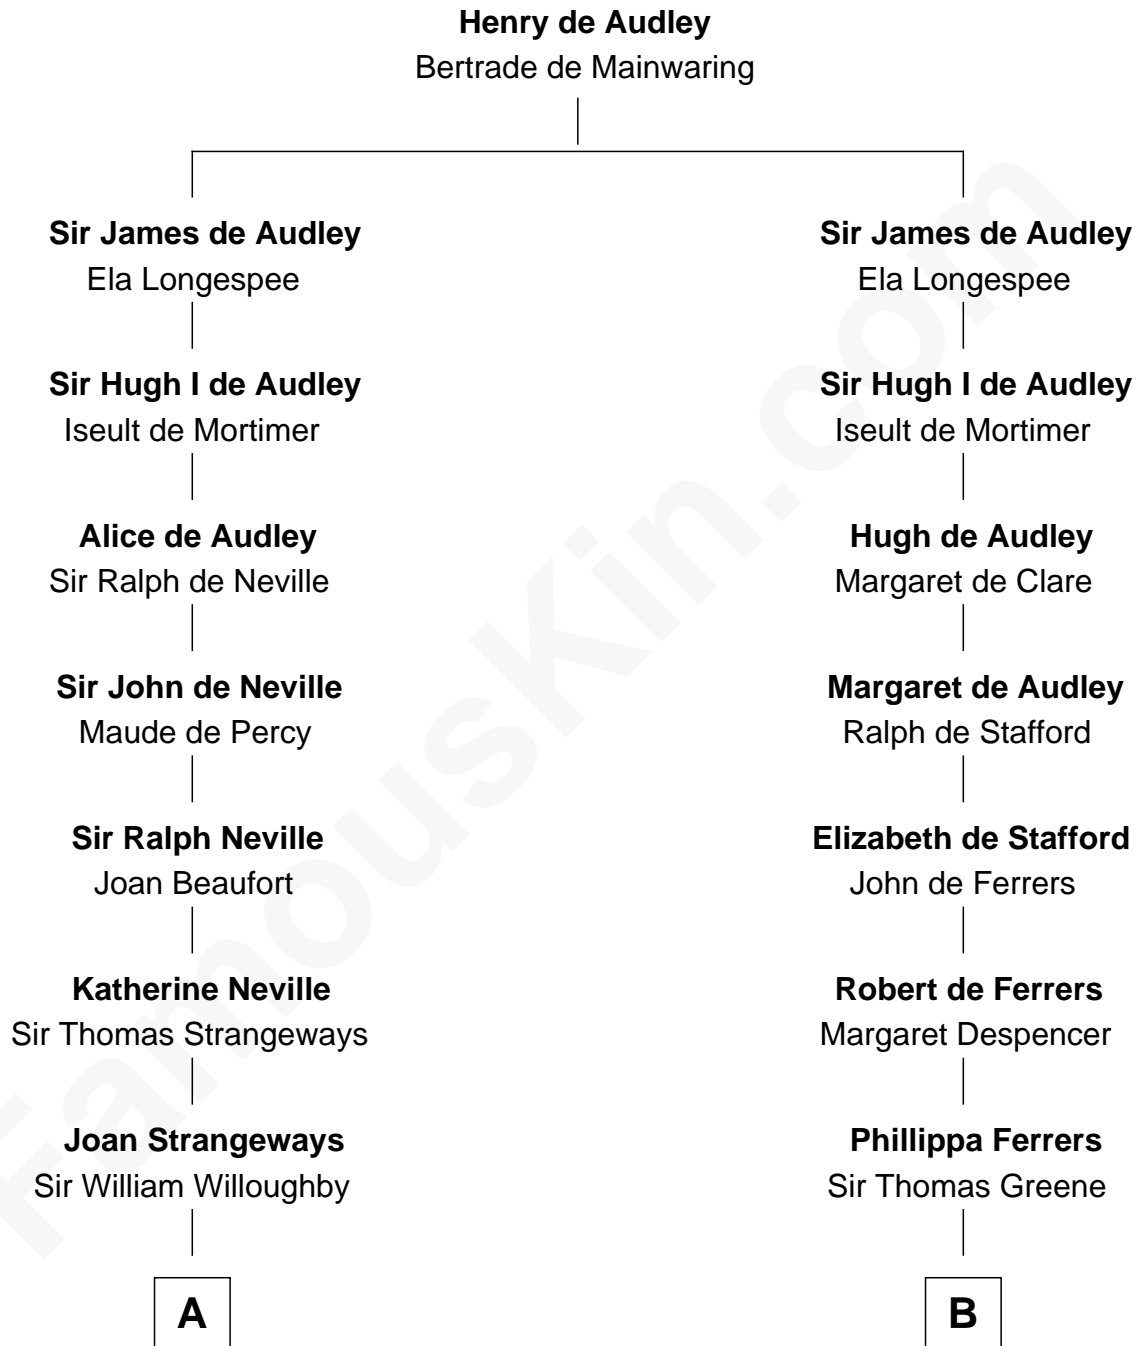

# FamousKin.com Relationship Chart of

**Dr. H. H. Holmes**

*Serial Killer aka "Devil in the White City"*

20th cousin of

**Lucretia (Rudolph) Garfield**

*First Lady of President James Garfield*

**C**

**Samuel Mudgett**

Mary Morrill

**Scribner Mudgett**

Nancy Prescott

**Levi Horton Mudgett**

Theodate Page Price

**Dr. H. H. Holmes**

*Serial Killer Dr. H. H. Holmes*

**D**

**Peleg Sanford Mason**

Mary Stanton

**Elijah Mason**

Lucretia Greene

**Arabella Greene Mason**

Zebulon Rudolph

**Lucretia (Rudolph) Garfield**

*First Lady of James Garfield*