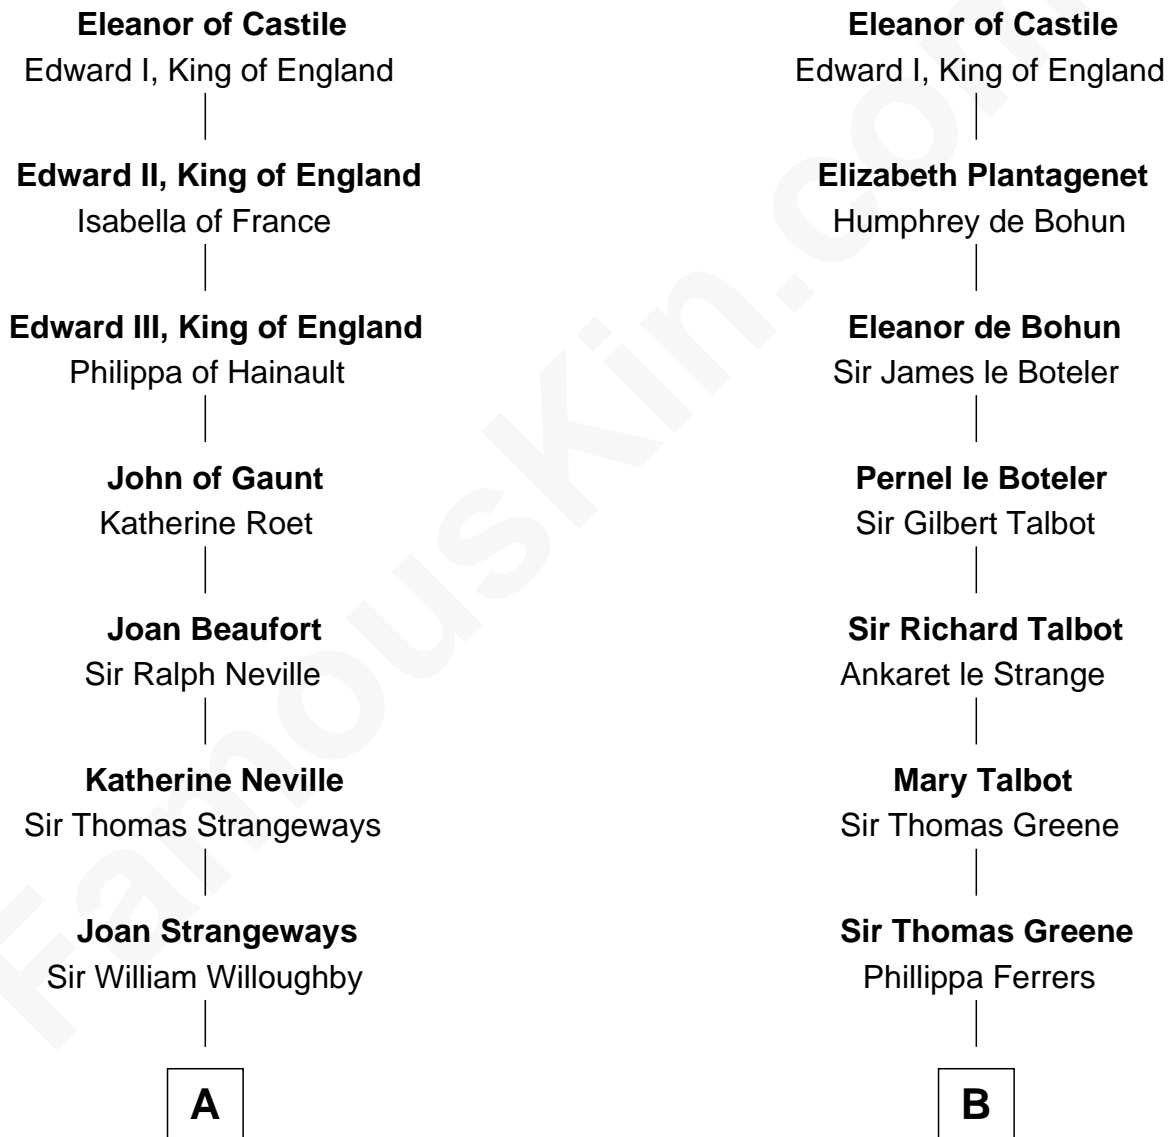

Ferdinand III, King of Castile

Joanna of Ponthieu