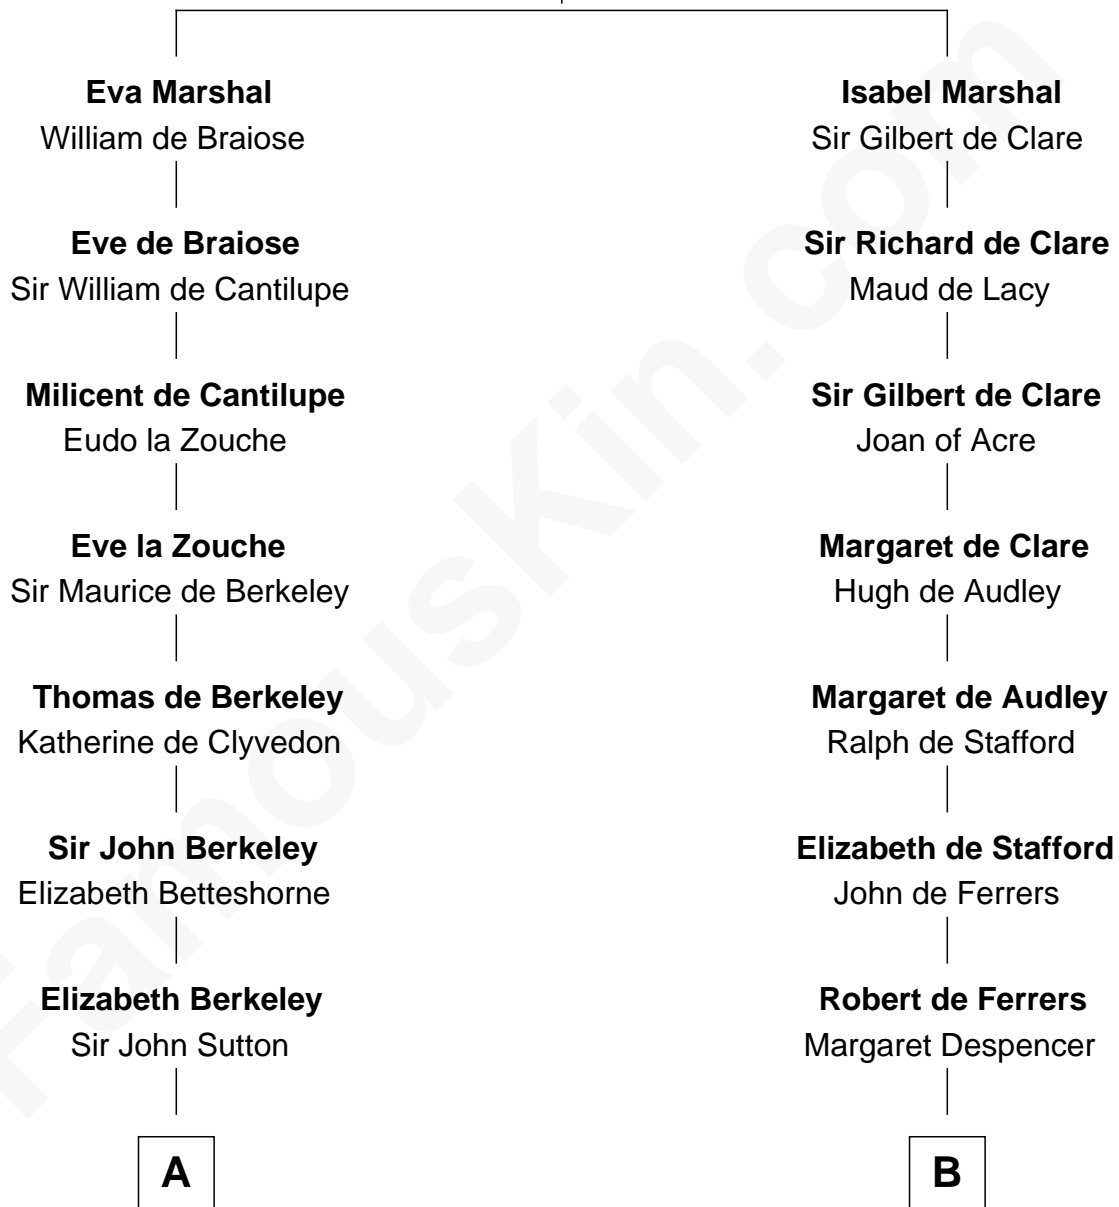

## Relationship Chart of

**Dr. H. H. Holmes**

*Serial Killer aka "Devil in the White City"*

21st cousin of

**Lucretia (Rudolph) Garfield**

*First Lady of President James Garfield*

**Sir William Marshal**

Isabel de Clare

**C**

**Sarah Smith**  
Edward Scribner Mudgett

**Samuel Mudgett**  
Mary Morrill

**Scribner Mudgett**  
Nancy Prescott

**Levi Horton Mudgett**  
Theodate Page Price

**Dr. H. H. Holmes**  
*Serial Killer Dr. H. H. Holmes*

**D**

**Anne Sanford**  
Capt. John Mason

**Peleg Sanford Mason**  
Mary Stanton

**Elijah Mason**  
Lucretia Greene

**Arabella Greene Mason**  
Zebulon Rudolph

**Lucretia (Rudolph) Garfield**  
*First Lady of James Garfield*