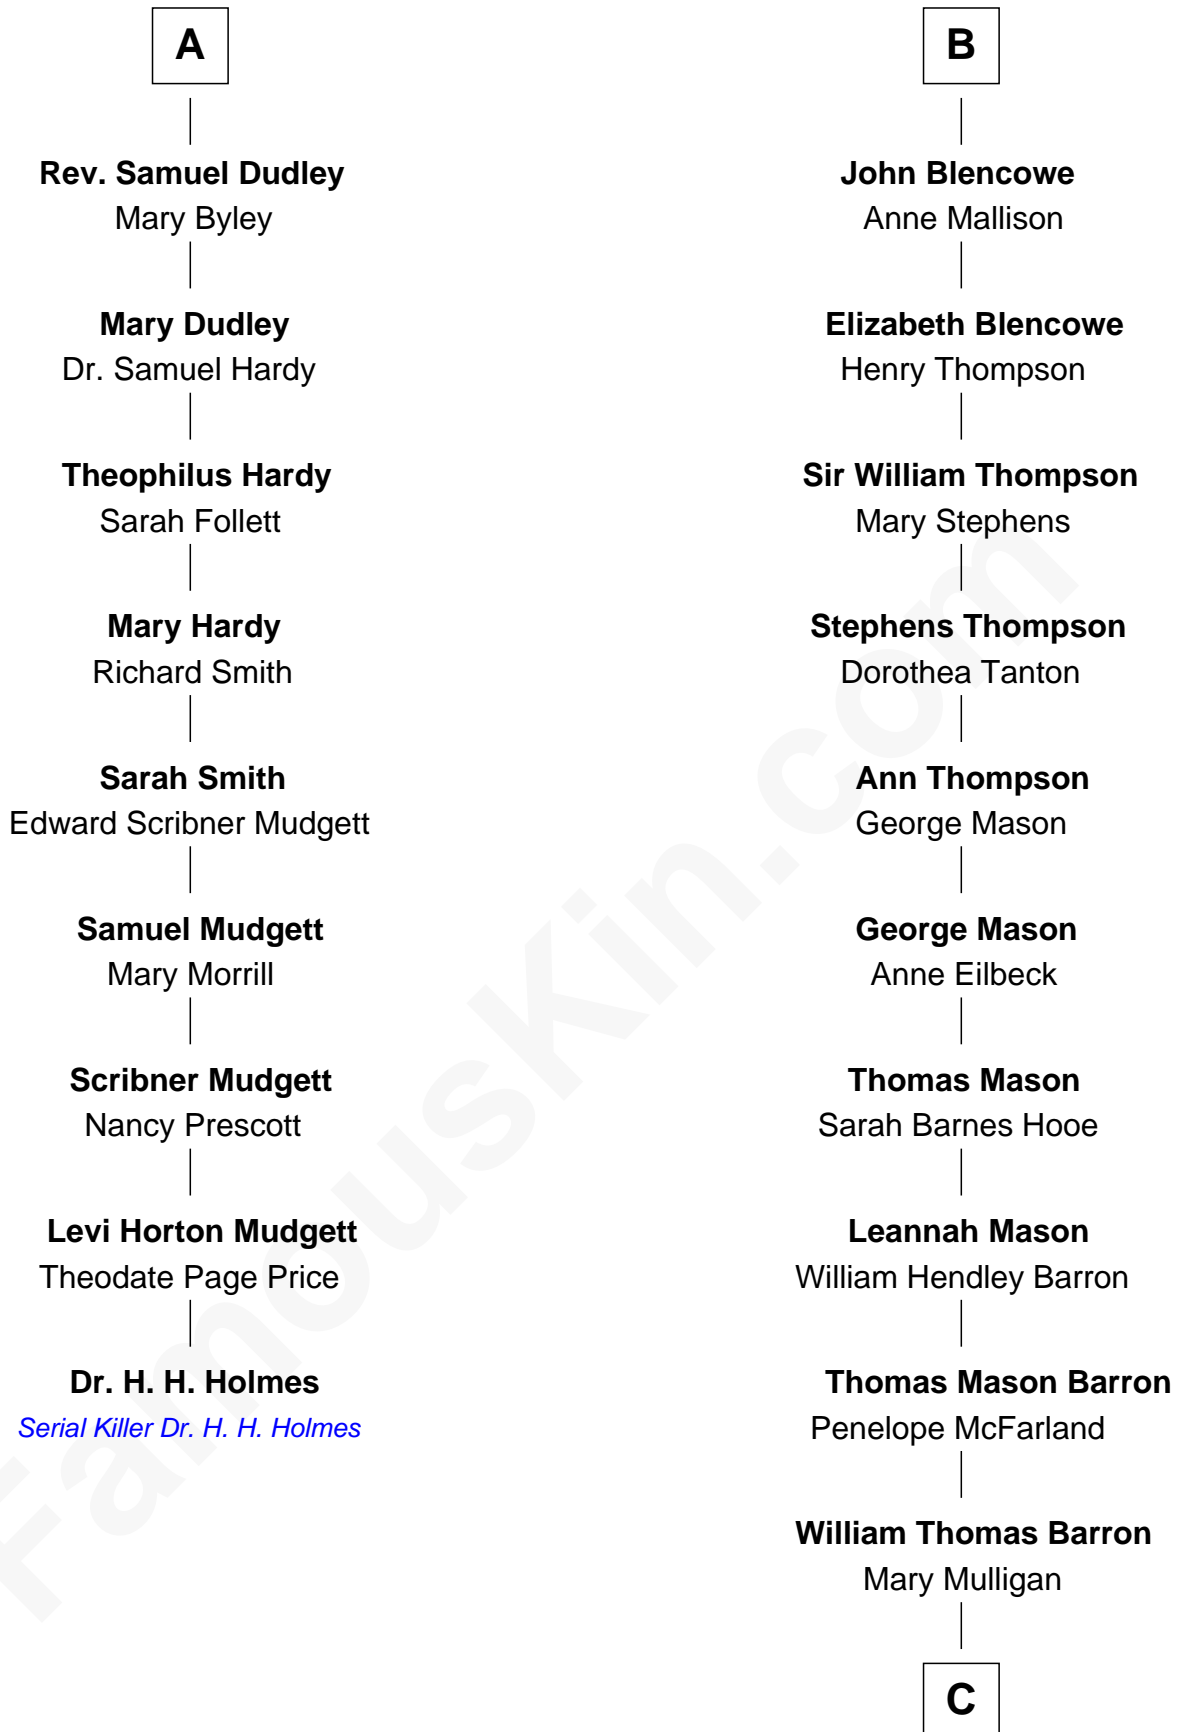

# FamousKin.com Relationship Chart of

**Dr. H. H. Holmes**

*Serial Killer aka "Devil in the White City"*

15th cousin 5 times removed of

**Paris Hilton**

*Socialite and TV Personality*

**Sir Ralph Neville**

*with wife  
Joan Beaufort*

*with wife  
Margaret de Stafford*

**Katherine Neville**  
Sir Thomas Strangeways

**Philippe Neville**  
Sir Thomas Dacre

**Joan Strangeways**  
Sir William Willoughby

**Joan Dacre**  
Thomas Clifford

**Cecily Willoughby**  
Sir Edward Sutton

**Matilda Clifford**  
Sir Edmund Sutton

**Sir John Sutton**  
Cecily Grey

**Thomas Dudley**  
Grace Threlkeld

**Sir Henry Dudley**  
----- Ashton

**Winifred Dudley**  
Anthony Blencowe

*Probable*

**Roger Dudley**  
Susanna Thorne

**Richard Blencowe**  
Apollonia Tolson

**Gov. Thomas Dudley**  
Dorothy York

**Sir Henry Blencowe**  
Grace Sandford

**A**

**B**

**C**

**Mary Adelaide Barron**  
Conrad Nicholson Hilton

**Barron Hilton**  
Marilyn June Hawley