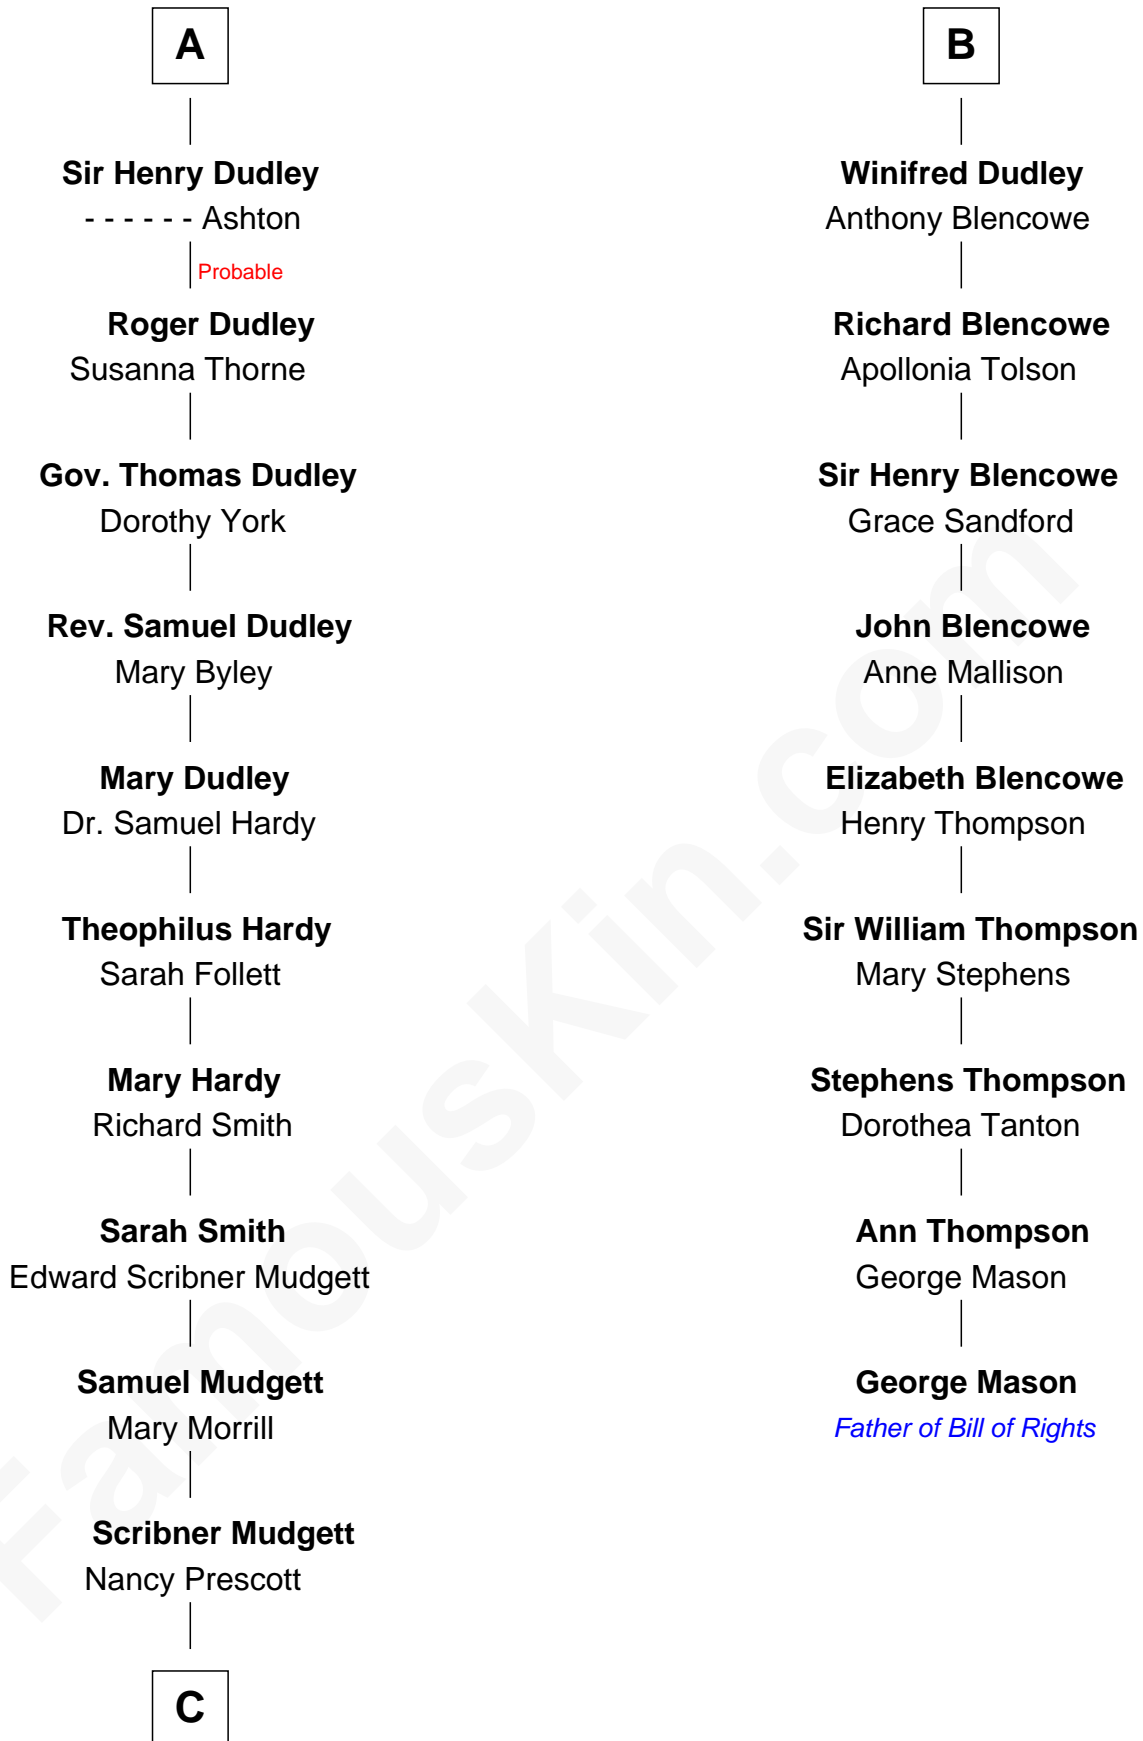

# FamousKin.com Relationship Chart of

**Dr. H. H. Holmes**

*Serial Killer aka "Devil in the White City"*

15th cousin 3 times removed of

**George Mason**

*Father of the U.S. Bill of Rights*

**Henry Plantagenet**  
Maud de Chaworth

**Joyce Tiptoft**

Sir Edmund Sutton

**Sir Edward Sutton**

Cecily Willoughby

**Sir John Sutton**

Cecily Grey

**A**

**Mary Plantagenet**

Henry de Percy

**Sir Henry Percy**

Margaret de Neville

**Sir Henry Percy**

Elizabeth Mortimer

**Elizabeth Percy**

Sir John Clifford

**Thomas Clifford**

Joan Dacre

**Matilda Clifford**

Sir Edmund Sutton

**Thomas Dudley**

Grace Threlkeld

**B**

**C**

—  
**Levi Horton Mudgett**