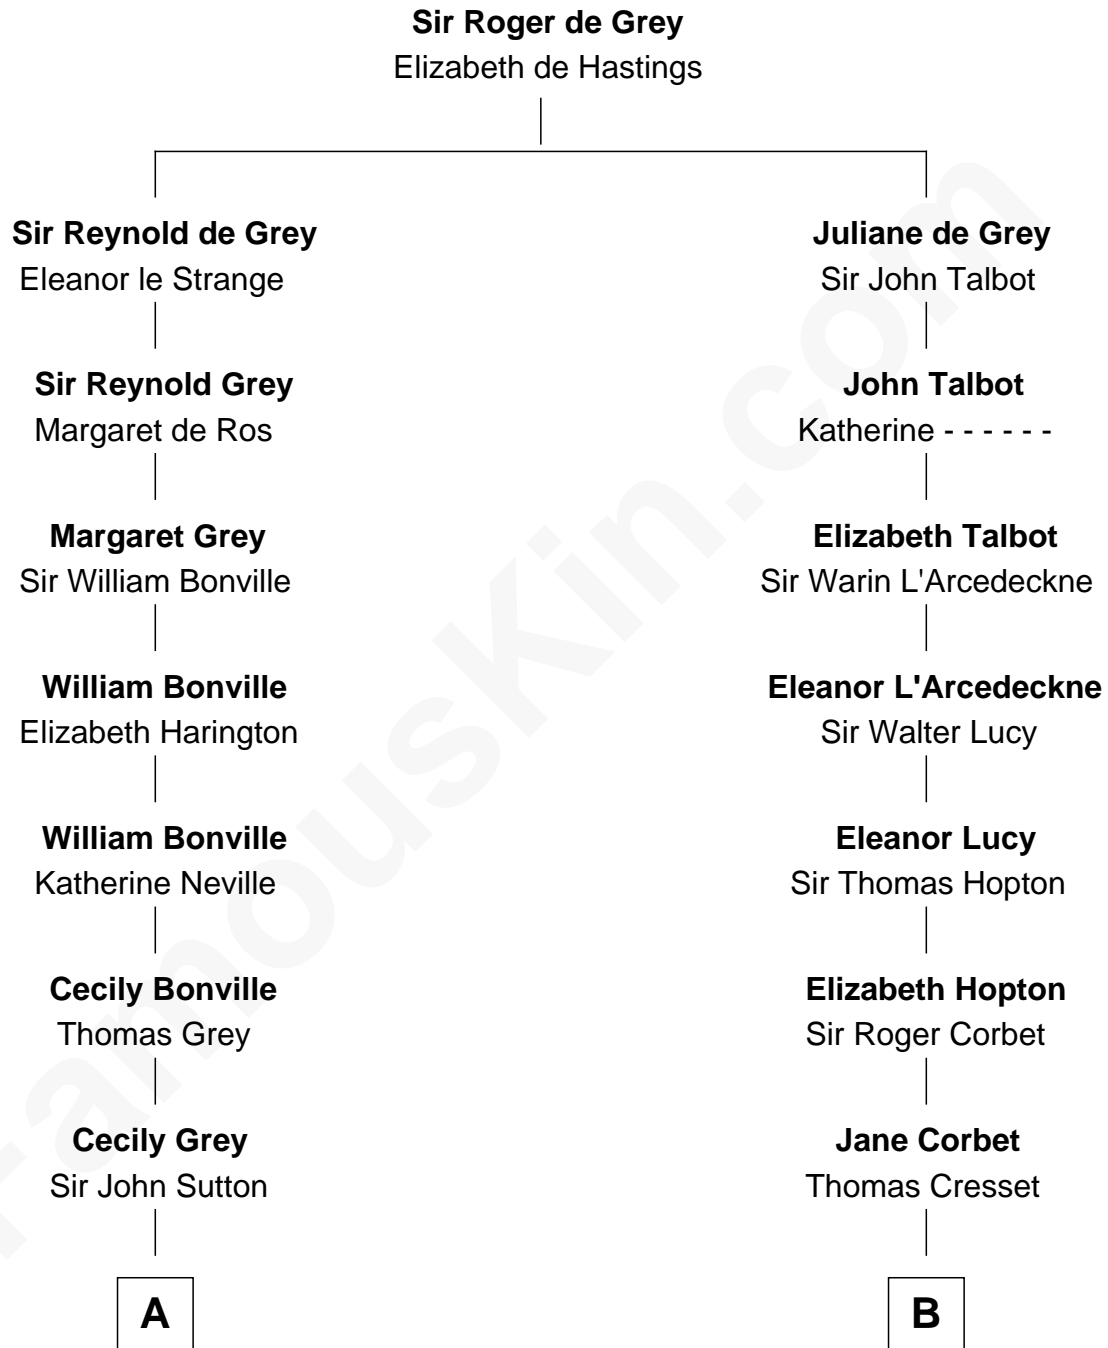

FamousKin.com Relationship Chart of

Dr. H. H. Holmes

Serial Killer aka "Devil in the White City"

11th cousin 7 times removed of

Richard More

(c1614 - c1696) Mayflower passenger 1620

MAYFLOWER

C

—
Levi Horton Mudgett

Theodate Page Price

—
Dr. H. H. Holmes

Serial Killer Dr. H. H. Holmes

FamousKin.com