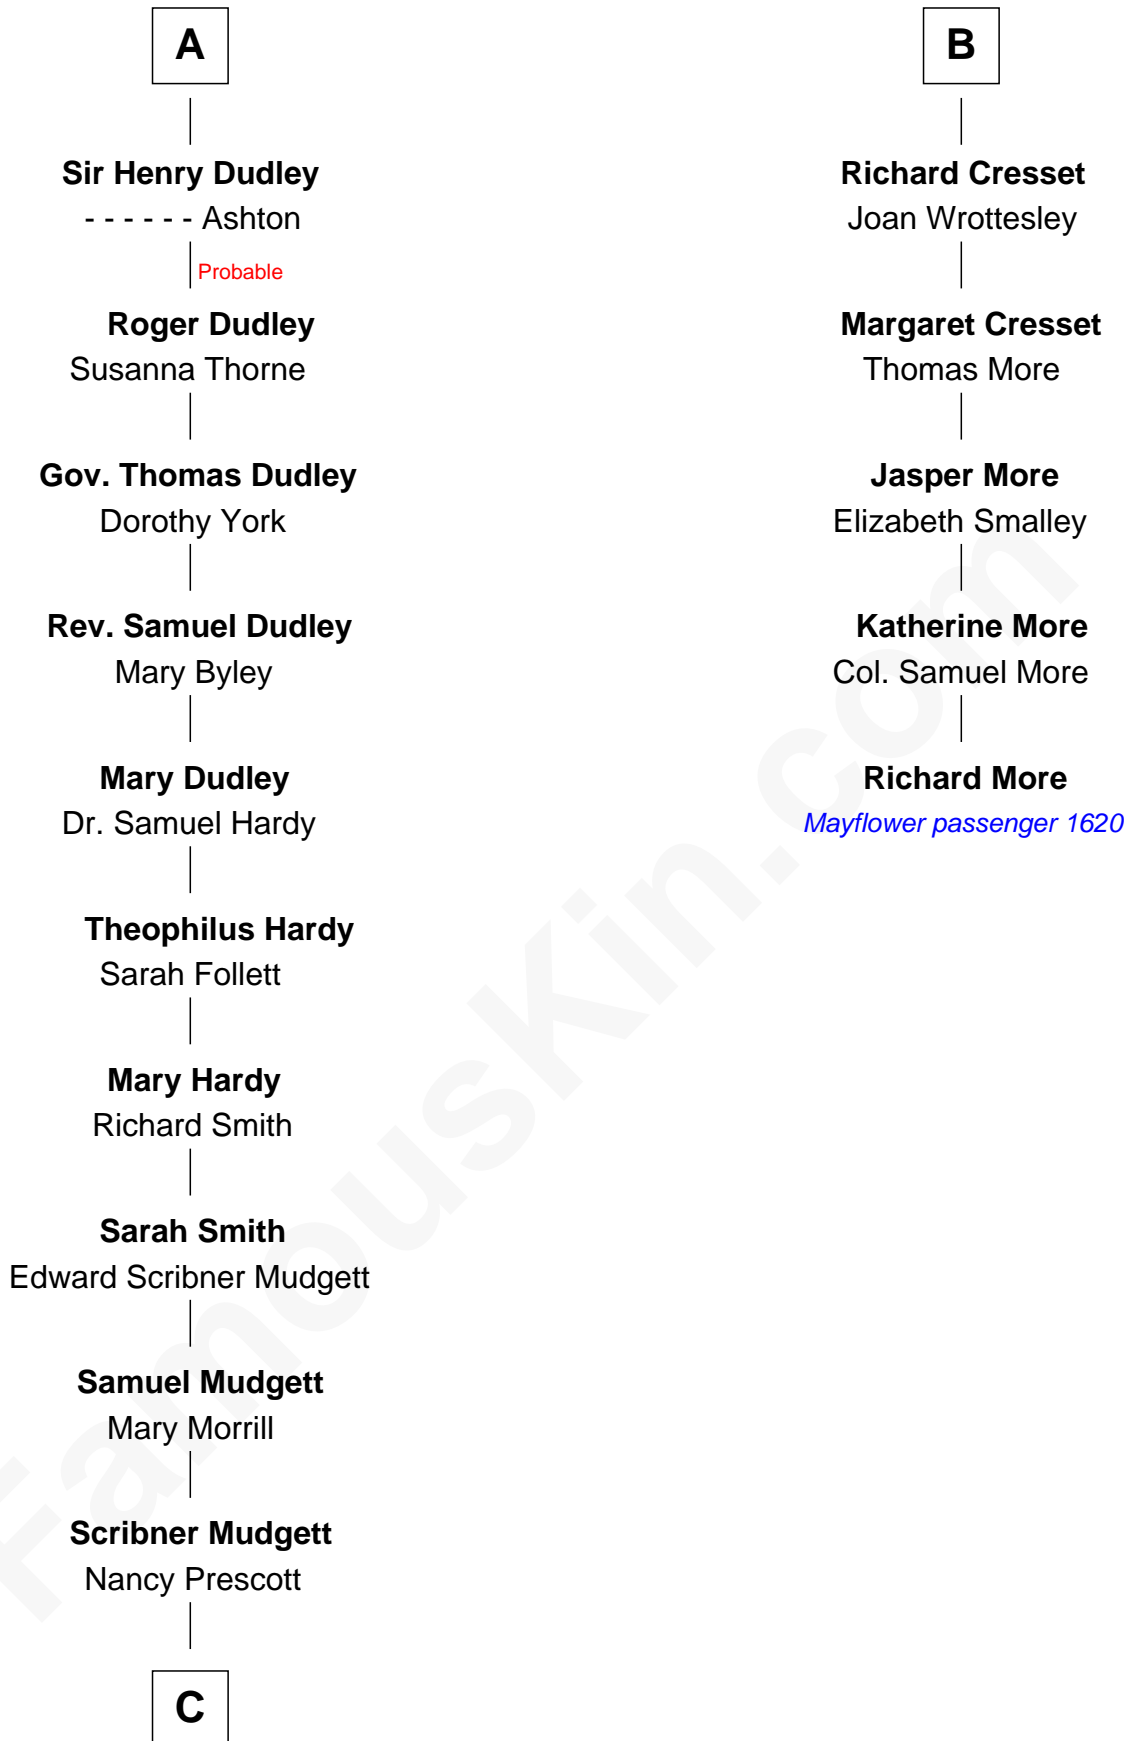

FamousKin.com Relationship Chart of

Dr. H. H. Holmes

Serial Killer aka "Devil in the White City"

11th cousin 7 times removed of

Richard More

(c1614 - c1696) Mayflower passenger 1620

MAYFLOWER

C

—
Levi Horton Mudgett

Theodate Page Price

—
Dr. H. H. Holmes

Serial Killer Dr. H. H. Holmes

FamousKin.com