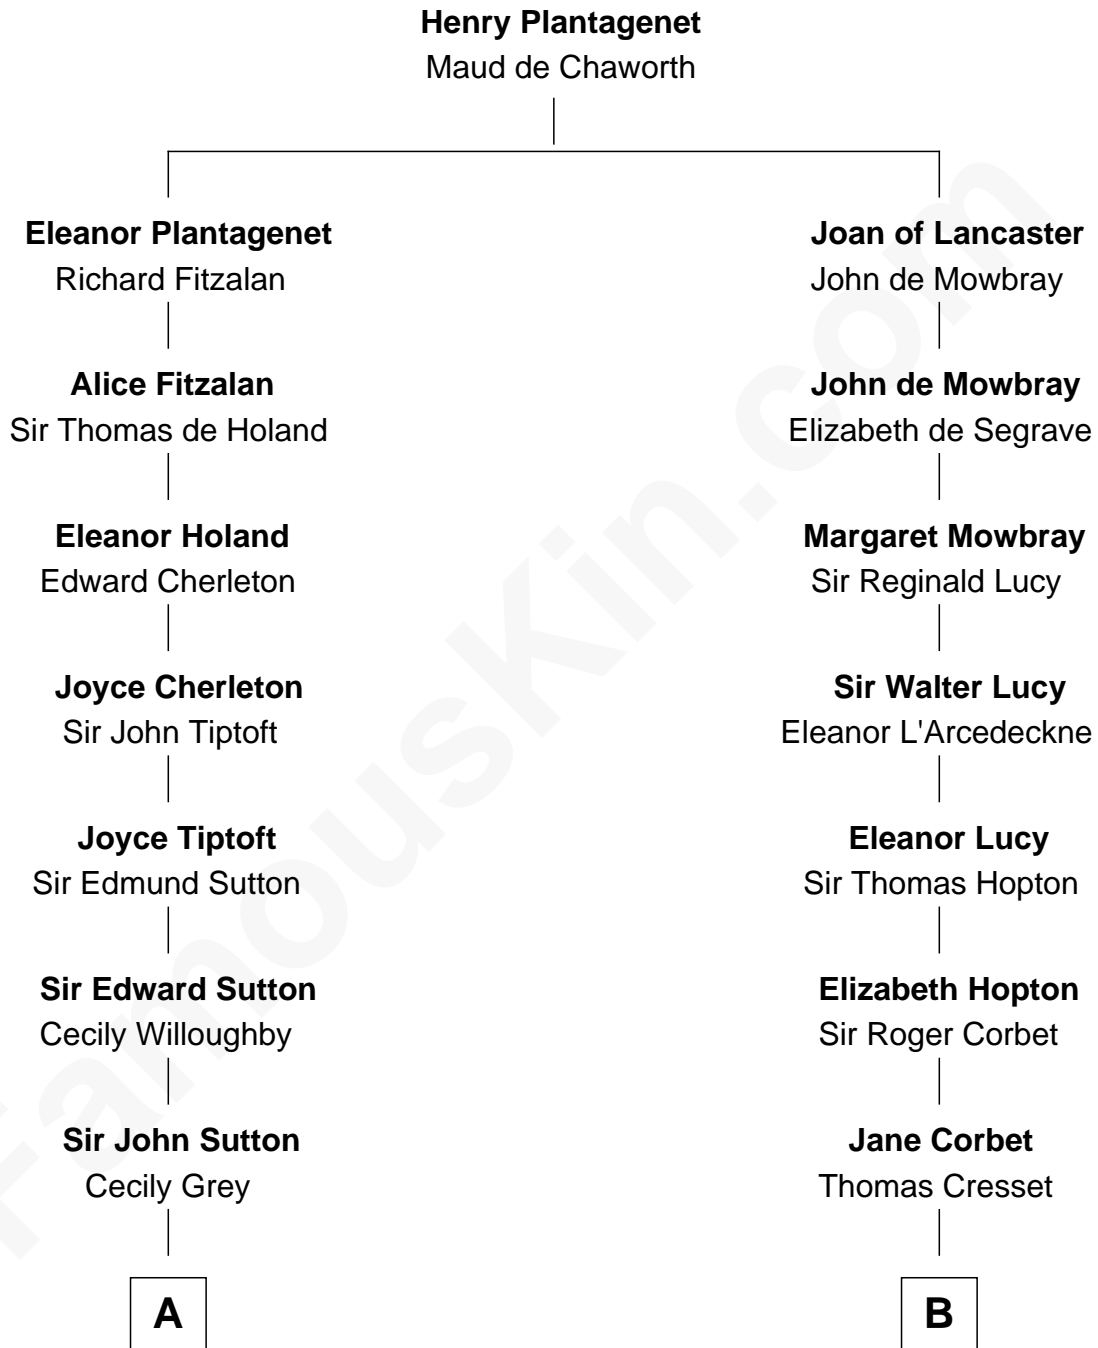

FamousKin.com Relationship Chart of

Dr. H. H. Holmes

Serial Killer aka "Devil in the White City"

11th cousin 7 times removed of

Richard More

(c1614 - c1696) Mayflower passenger 1620

MAYFLOWER

C

—
Levi Horton Mudgett

Theodate Page Price

—
Dr. H. H. Holmes

Serial Killer Dr. H. H. Holmes

FamousKin.com