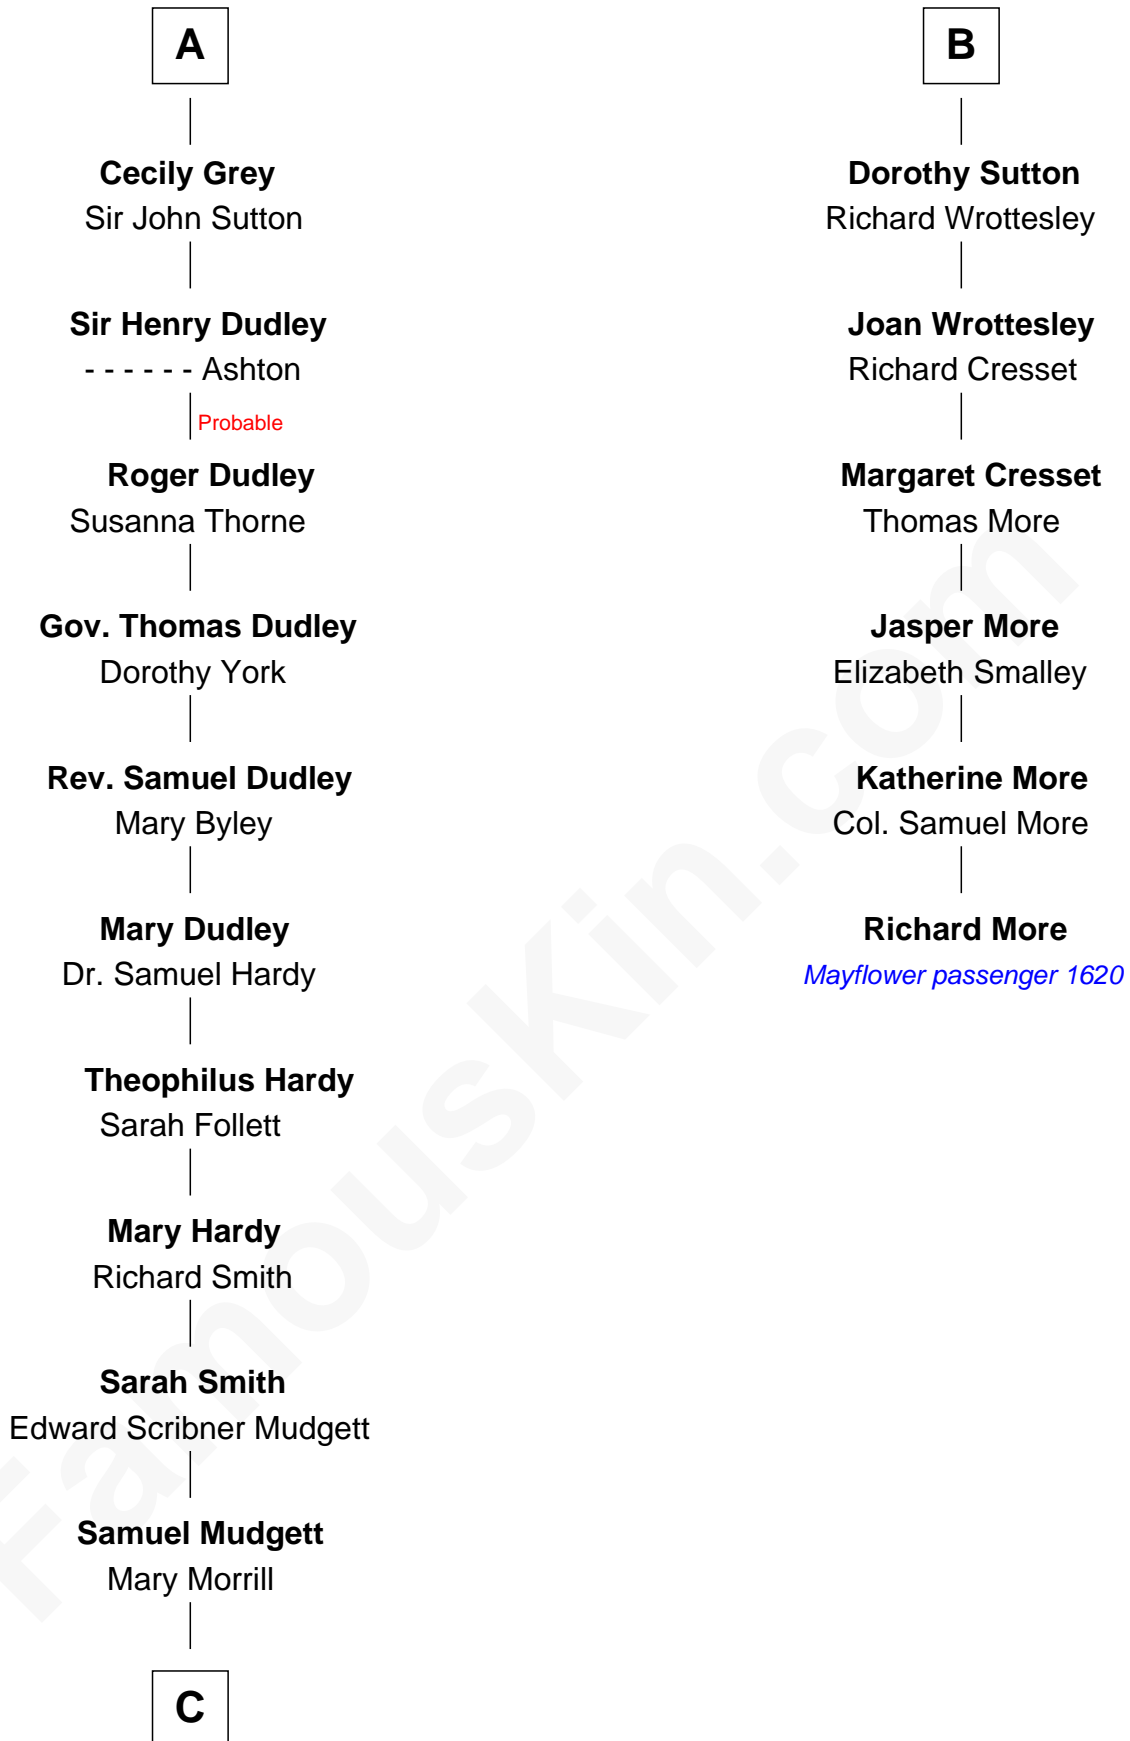

FamousKin.com Relationship Chart of

Dr. H. H. Holmes

Serial Killer aka "Devil in the White City"

12th cousin 7 times removed of

Richard More

(c1614 - c1696) Mayflower passenger 1620

MAYFLOWER

C

—
Scribner Mudgett

Nancy Prescott

—
Levi Horton Mudgett

Theodate Page Price

—
Dr. H. H. Holmes

Serial Killer Dr. H. H. Holmes

FamousKin.com