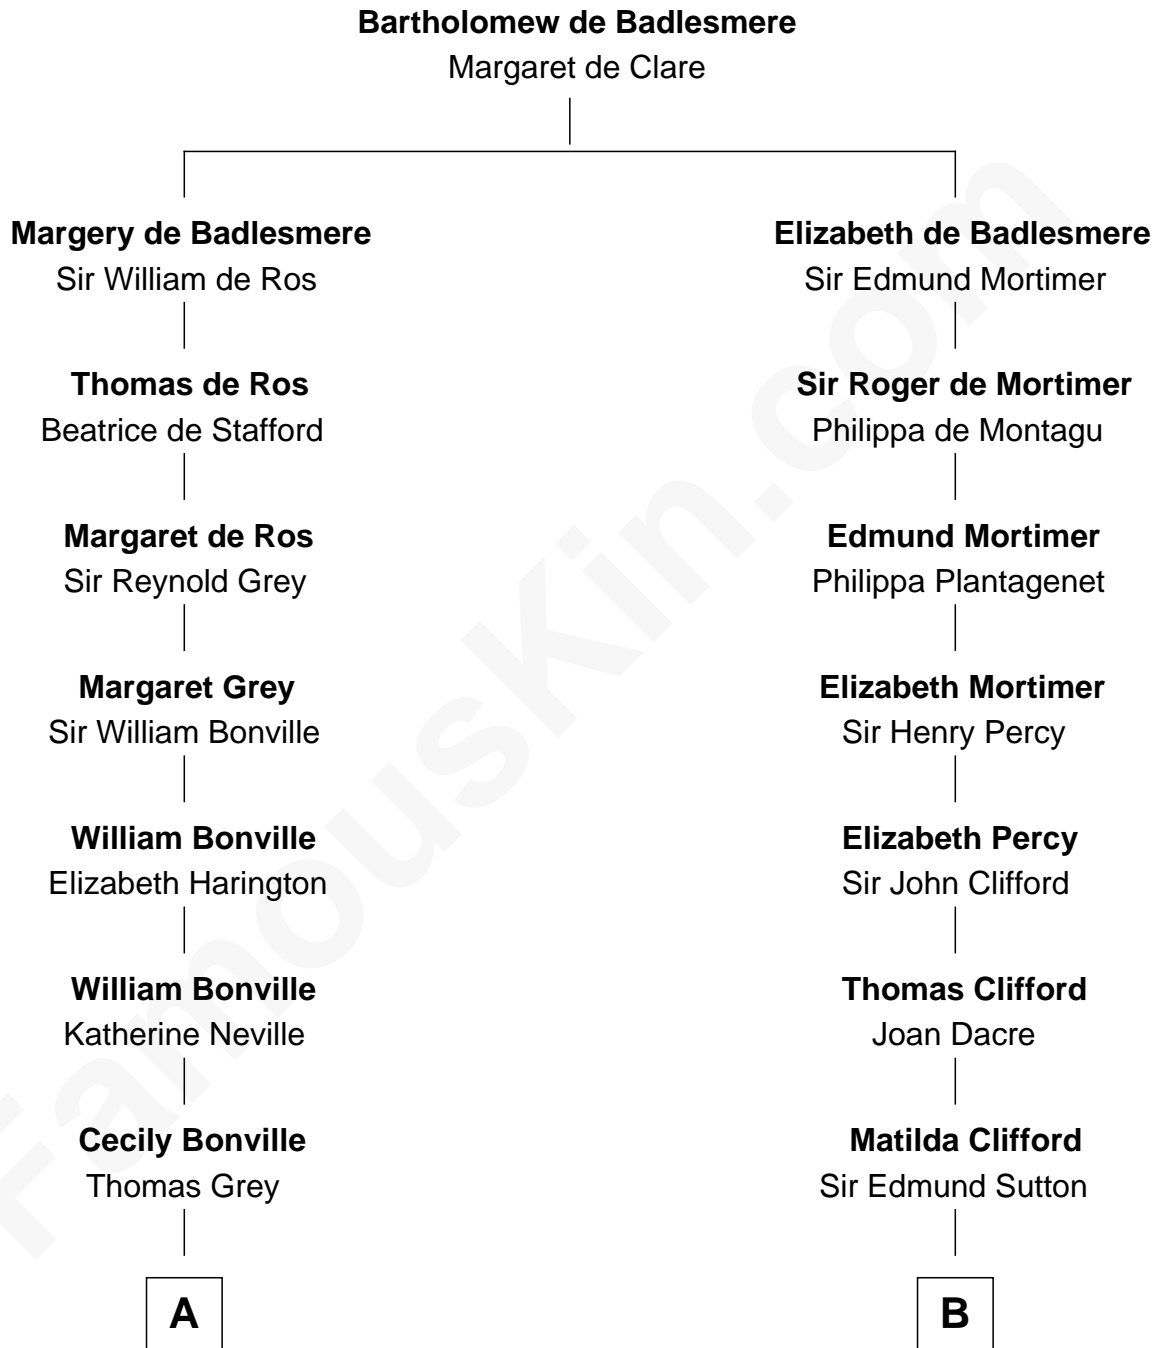

FamousKin.com Relationship Chart of

Dr. H. H. Holmes

Serial Killer aka "Devil in the White City"

12th cousin 7 times removed of

Richard More

(c1614 - c1696) Mayflower passenger 1620

MAYFLOWER

C

—
Scribner Mudgett

Nancy Prescott

—
Levi Horton Mudgett

Theodate Page Price

—
Dr. H. H. Holmes

Serial Killer Dr. H. H. Holmes

FamousKin.com