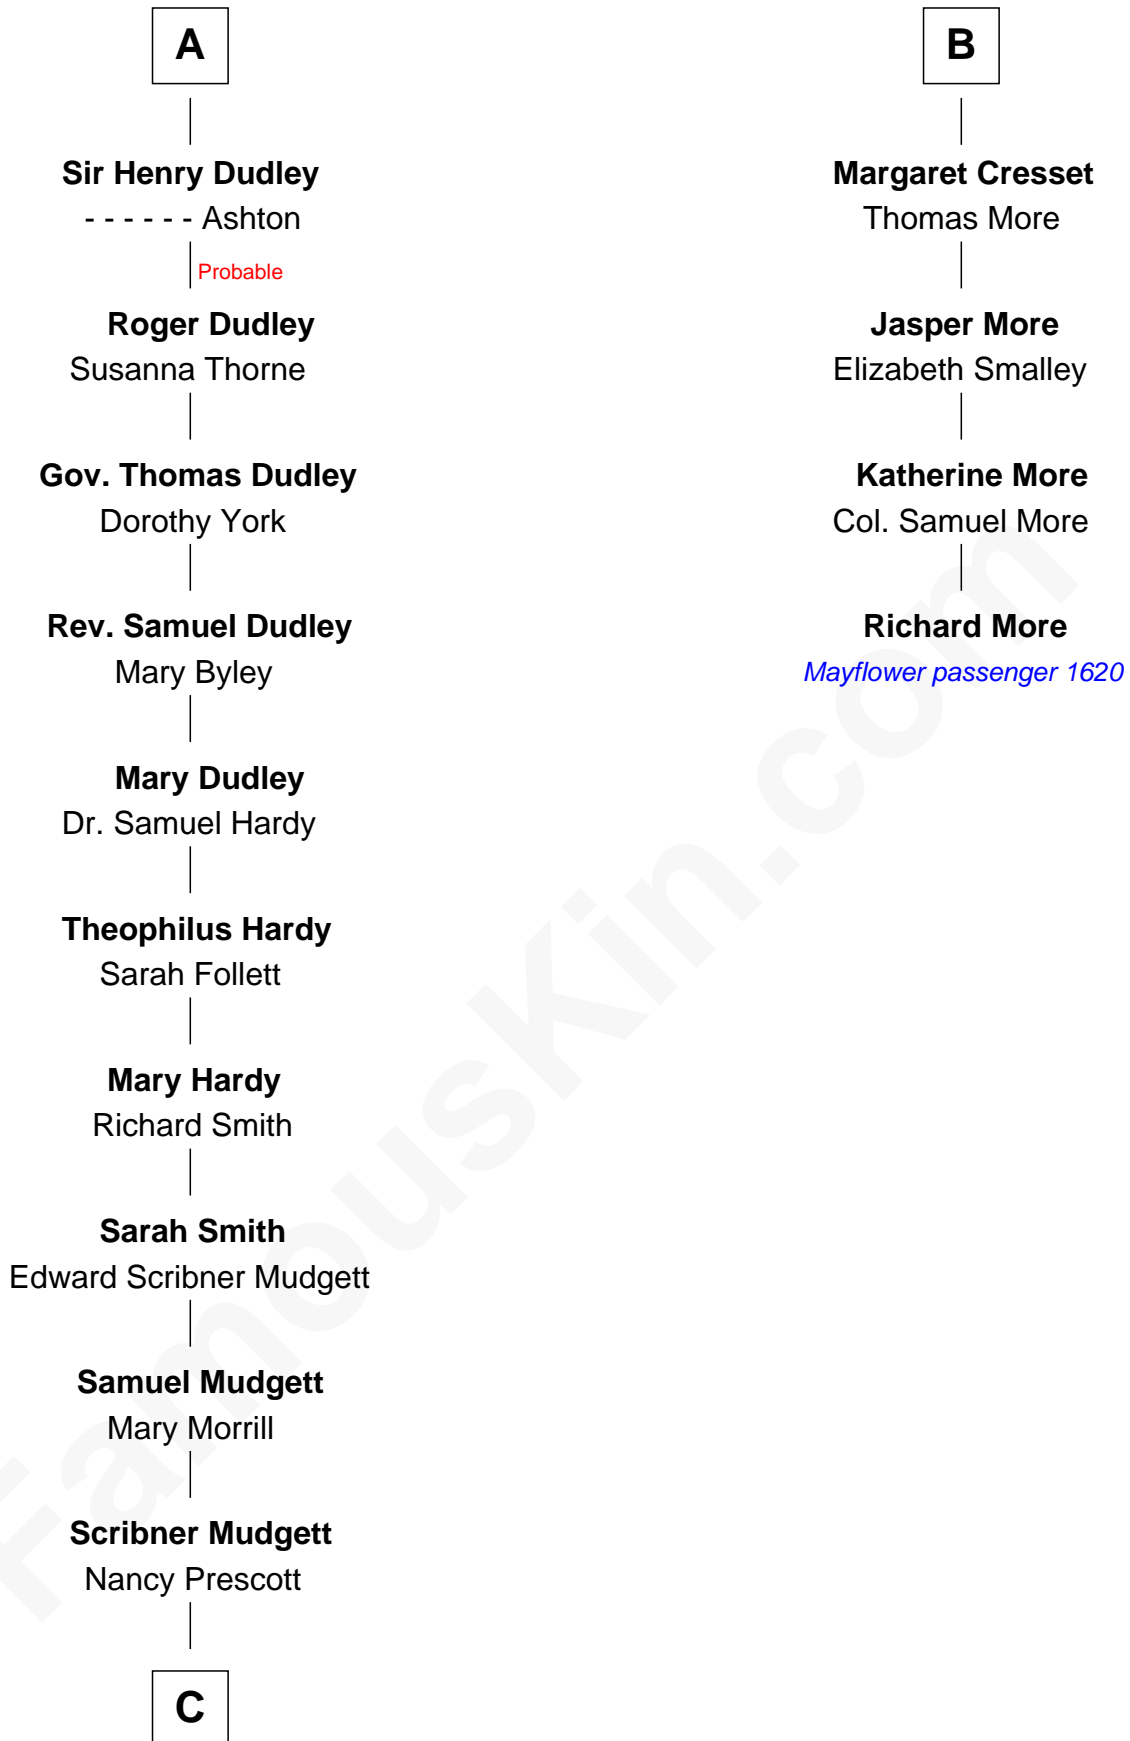

FamousKin.com Relationship Chart of

Dr. H. H. Holmes

Serial Killer aka "Devil in the White City"

10th cousin 8 times removed of

Richard More

(c1614 - c1696) Mayflower passenger 1620

MAYFLOWER

C

—
Levi Horton Mudgett

Theodate Page Price

—
Dr. H. H. Holmes

Serial Killer Dr. H. H. Holmes

FamousKin.com