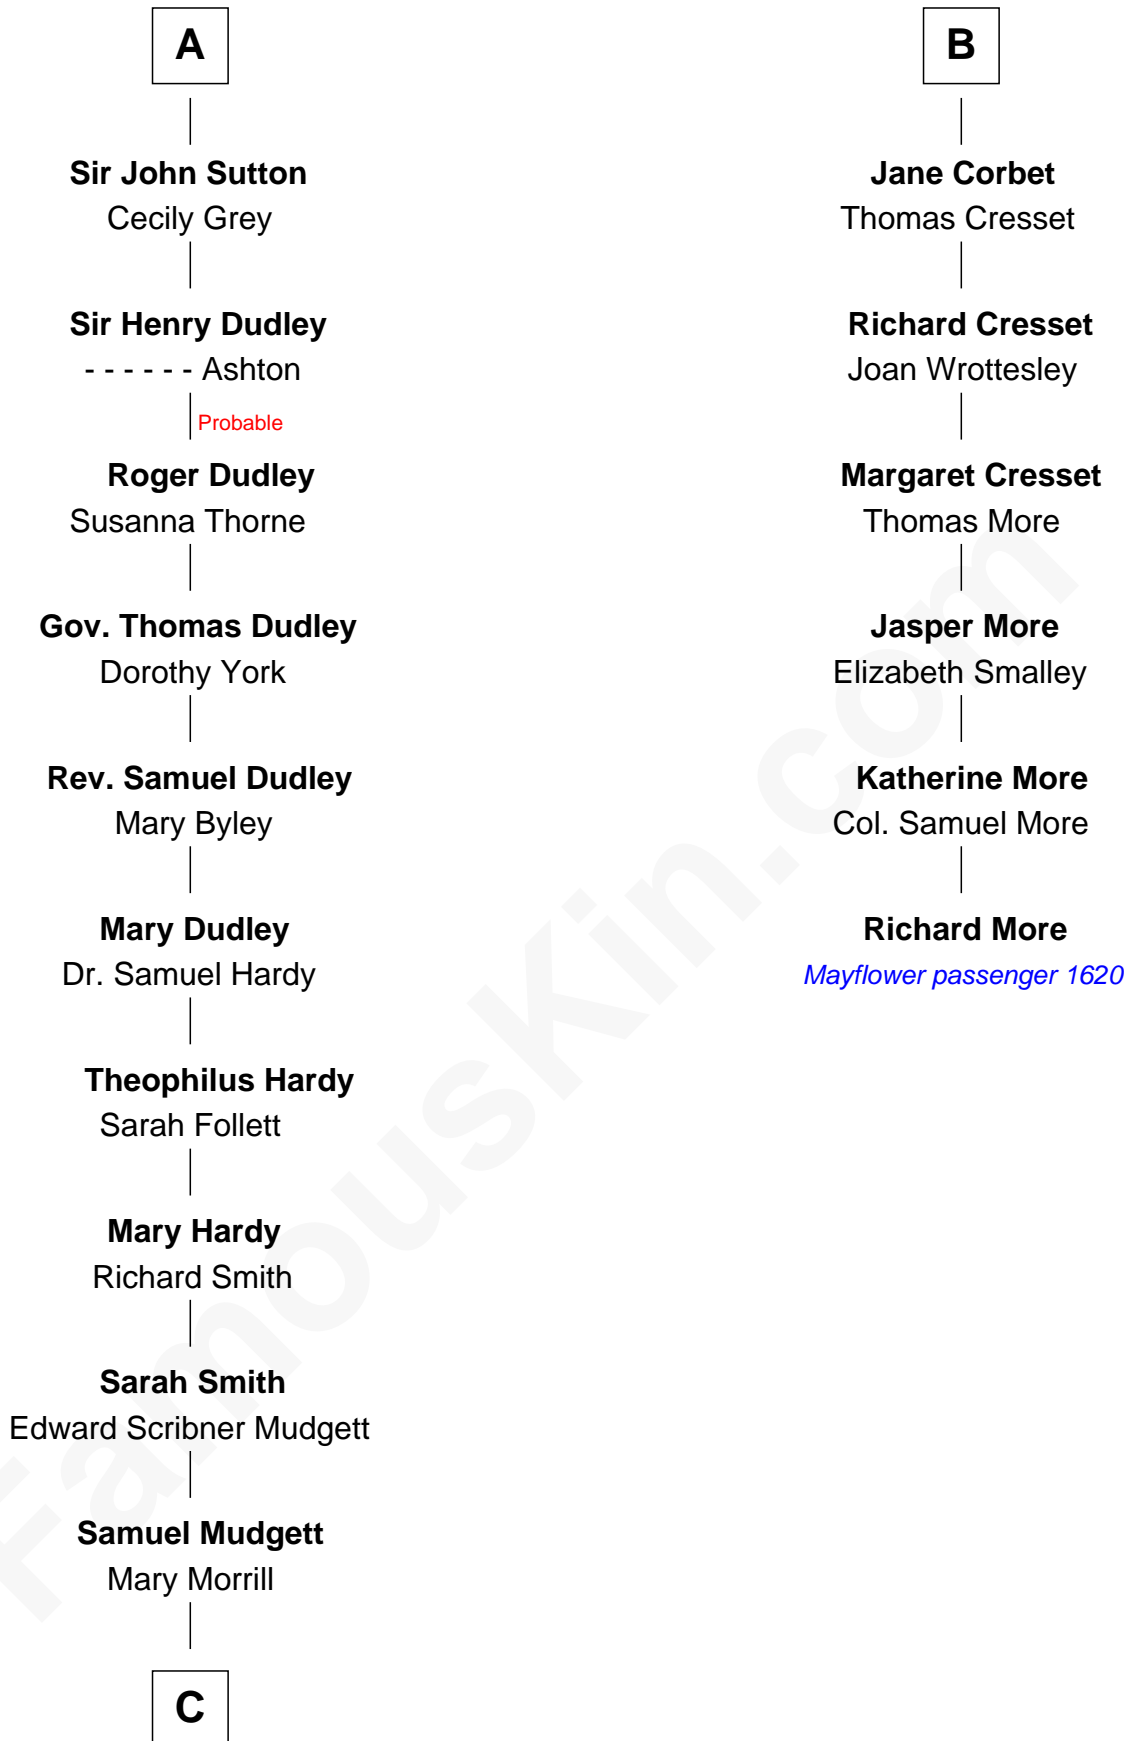

FamousKin.com Relationship Chart of

Dr. H. H. Holmes

Serial Killer aka "Devil in the White City"

12th cousin 7 times removed of

Richard More

(c1614 - c1696) Mayflower passenger 1620

MAYFLOWER

C

—
Scribner Mudgett

Nancy Prescott

—
Levi Horton Mudgett

Theodate Page Price

—
Dr. H. H. Holmes

Serial Killer Dr. H. H. Holmes

FamousKin.com