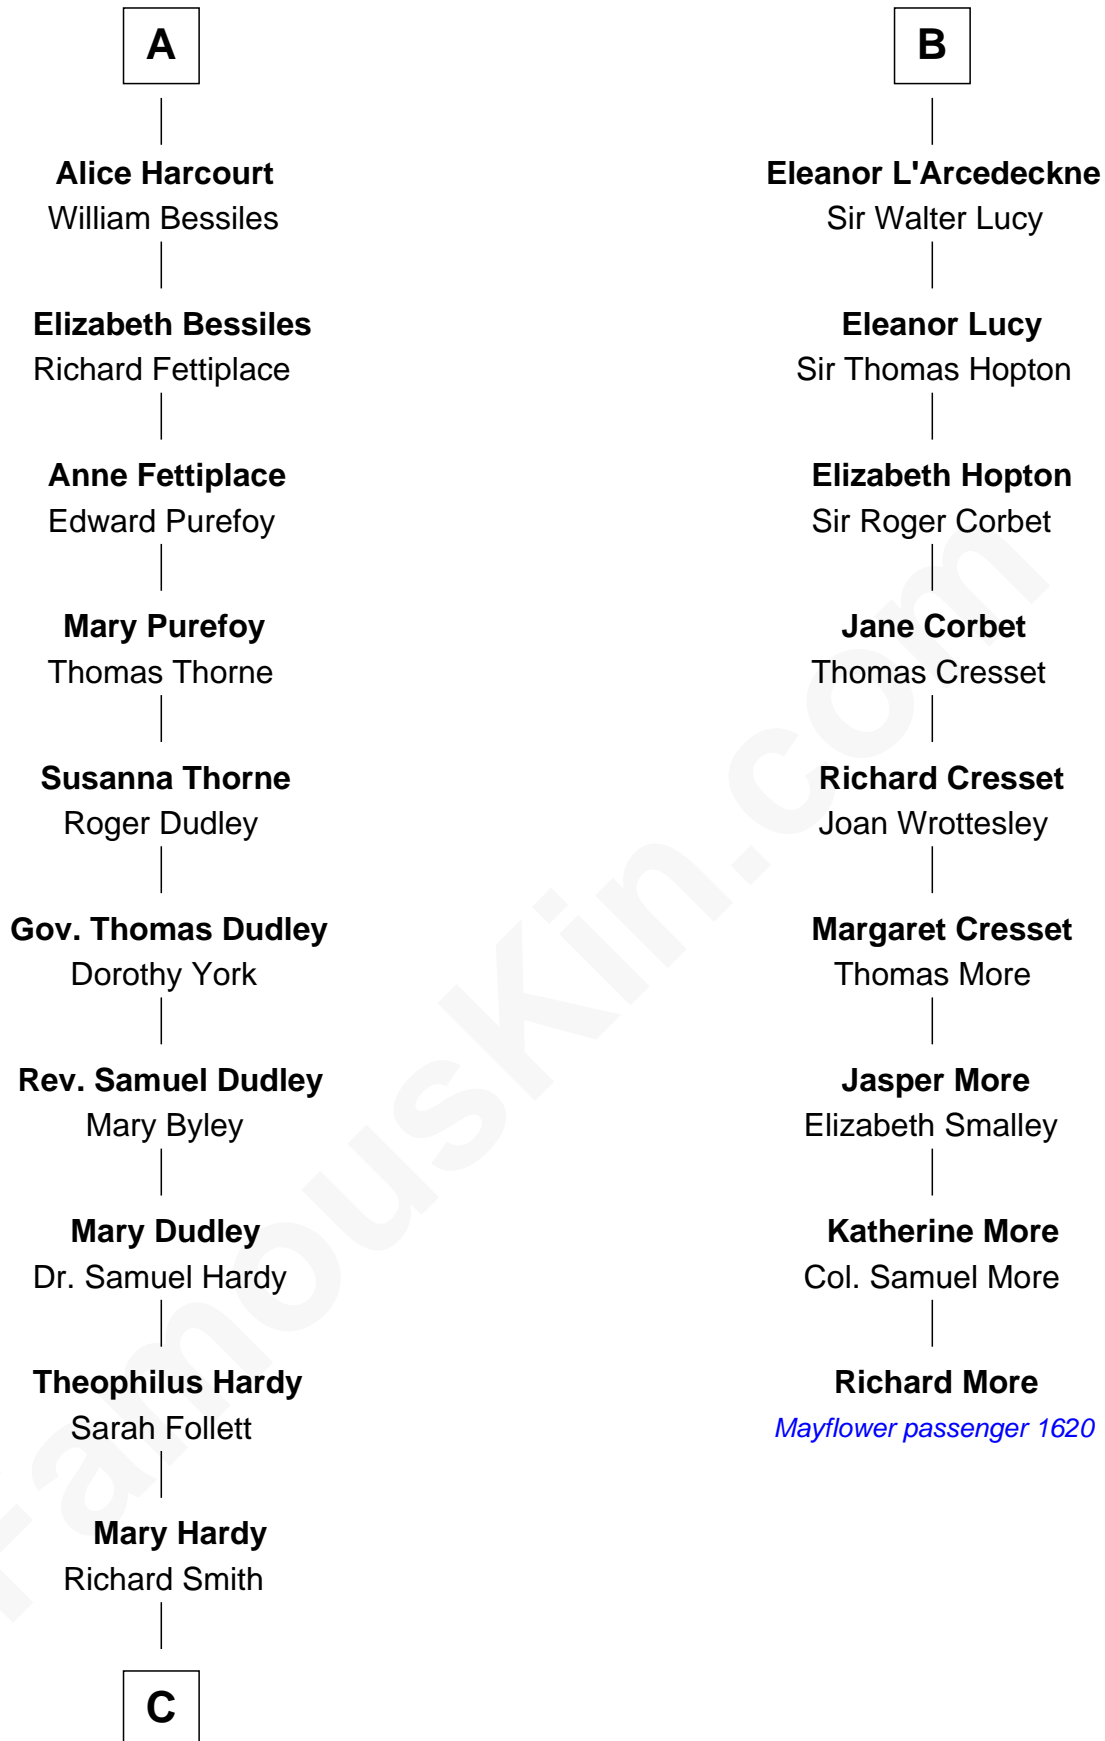

FamousKin.com Relationship Chart of

Dr. H. H. Holmes

Serial Killer aka "Devil in the White City"

15th cousin 6 times removed of

Richard More

(c1614 - c1696) Mayflower passenger 1620

MAYFLOWER

Sir William de Hastings

Margaret le Bigod

Hillary de Hastings

Sir William de Harcourt

Sir Richard de Harcourt

Margaret Beke

Sir John de Harcourt

Eleanor la Zouche

Sir William de Harcourt

Joan de Grey

Sir Thomas Harcourt

Maud Grey

Sir Thomas Harcourt

Jane Fraunceys

Sir Richard Harcourt

Edith St. Clair

A

Juliane de Grey

Sir John Talbot

John Talbot

Katherine - - - - -

Elizabeth Talbot

Sir Warin L'Arcedeckne

B

C