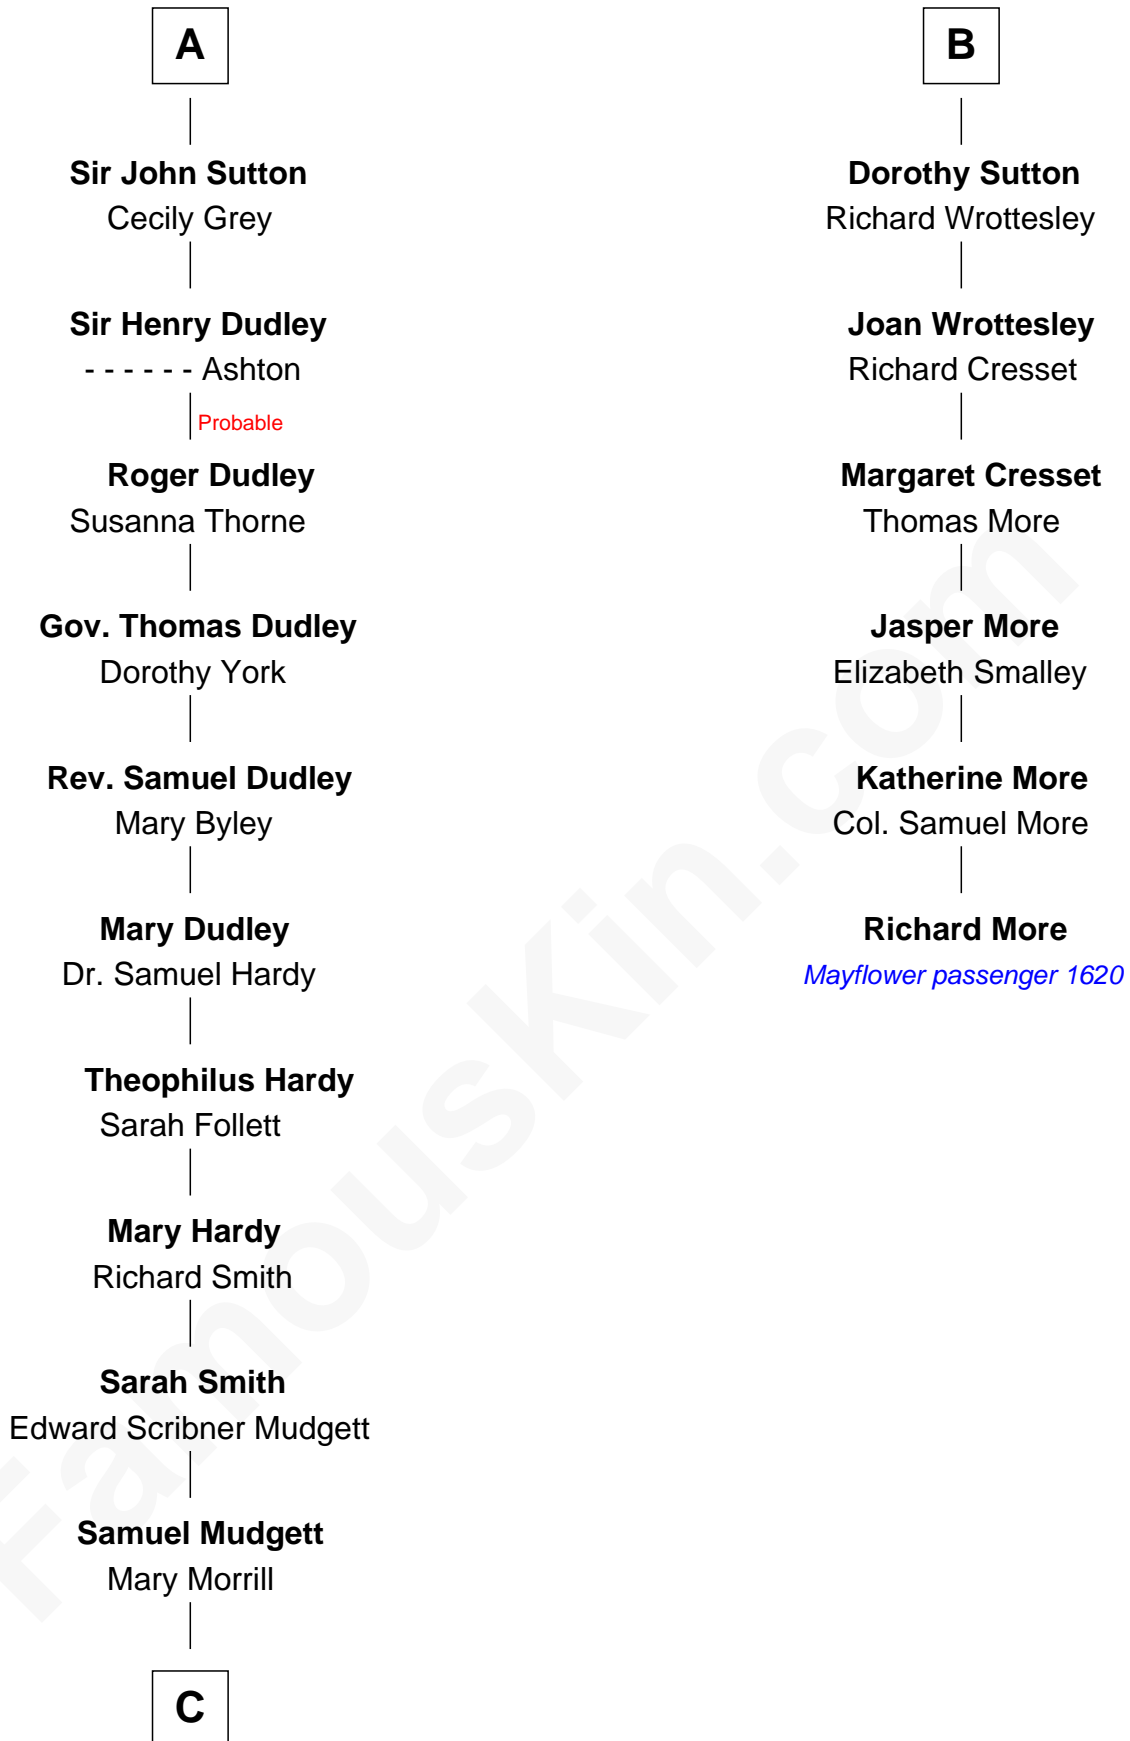

FamousKin.com Relationship Chart of

Dr. H. H. Holmes

Serial Killer aka "Devil in the White City"

12th cousin 7 times removed of

Richard More

(c1614 - c1696) Mayflower passenger 1620

MAYFLOWER

C

—
Scribner Mudgett

Nancy Prescott

—
Levi Horton Mudgett

Theodate Page Price

—
Dr. H. H. Holmes

Serial Killer Dr. H. H. Holmes

FamousKin.com