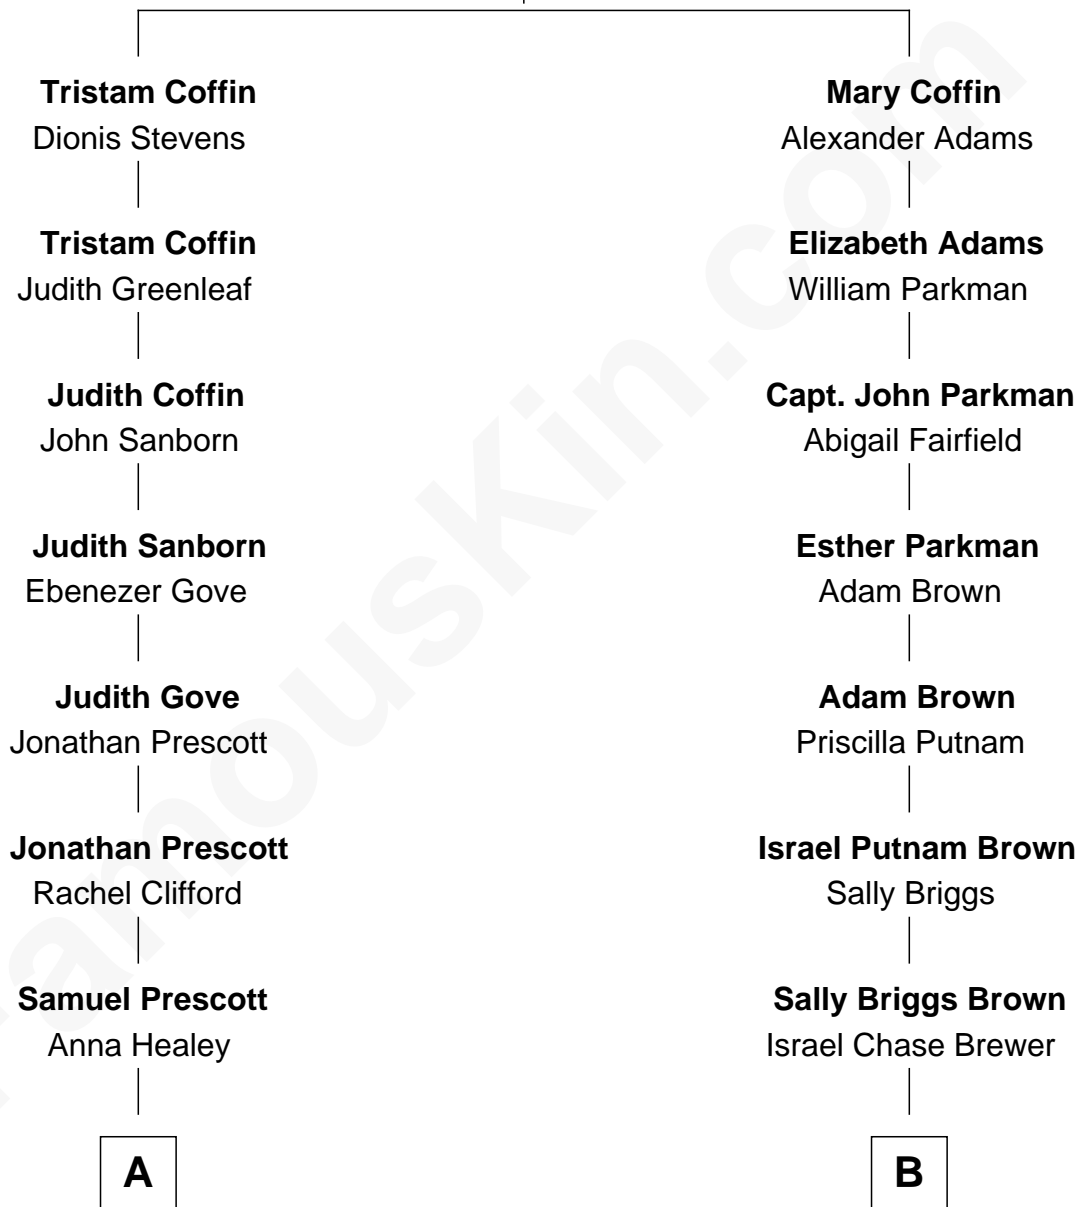

# FamousKin.com Relationship Chart of

**Dr. H. H. Holmes**

*Serial Killer aka "Devil in the White City"*

9th cousin of

**Calvin Coolidge**

*30th U.S. President*

**Peter Coffin**

Joan Kember

**A**

**Nancy Prescott**  
Scribner Mudgett

**Levi Horton Mudgett**  
Theodate Page Price

**Dr. H. H. Holmes**  
*Serial Killer Dr. H. H. Holmes*

**B**

**Sarah Almeda Brewer**  
Calvin Galusha Coolidge

**Col. John Calvin Coolidge**  
Victoria Josephine Moor