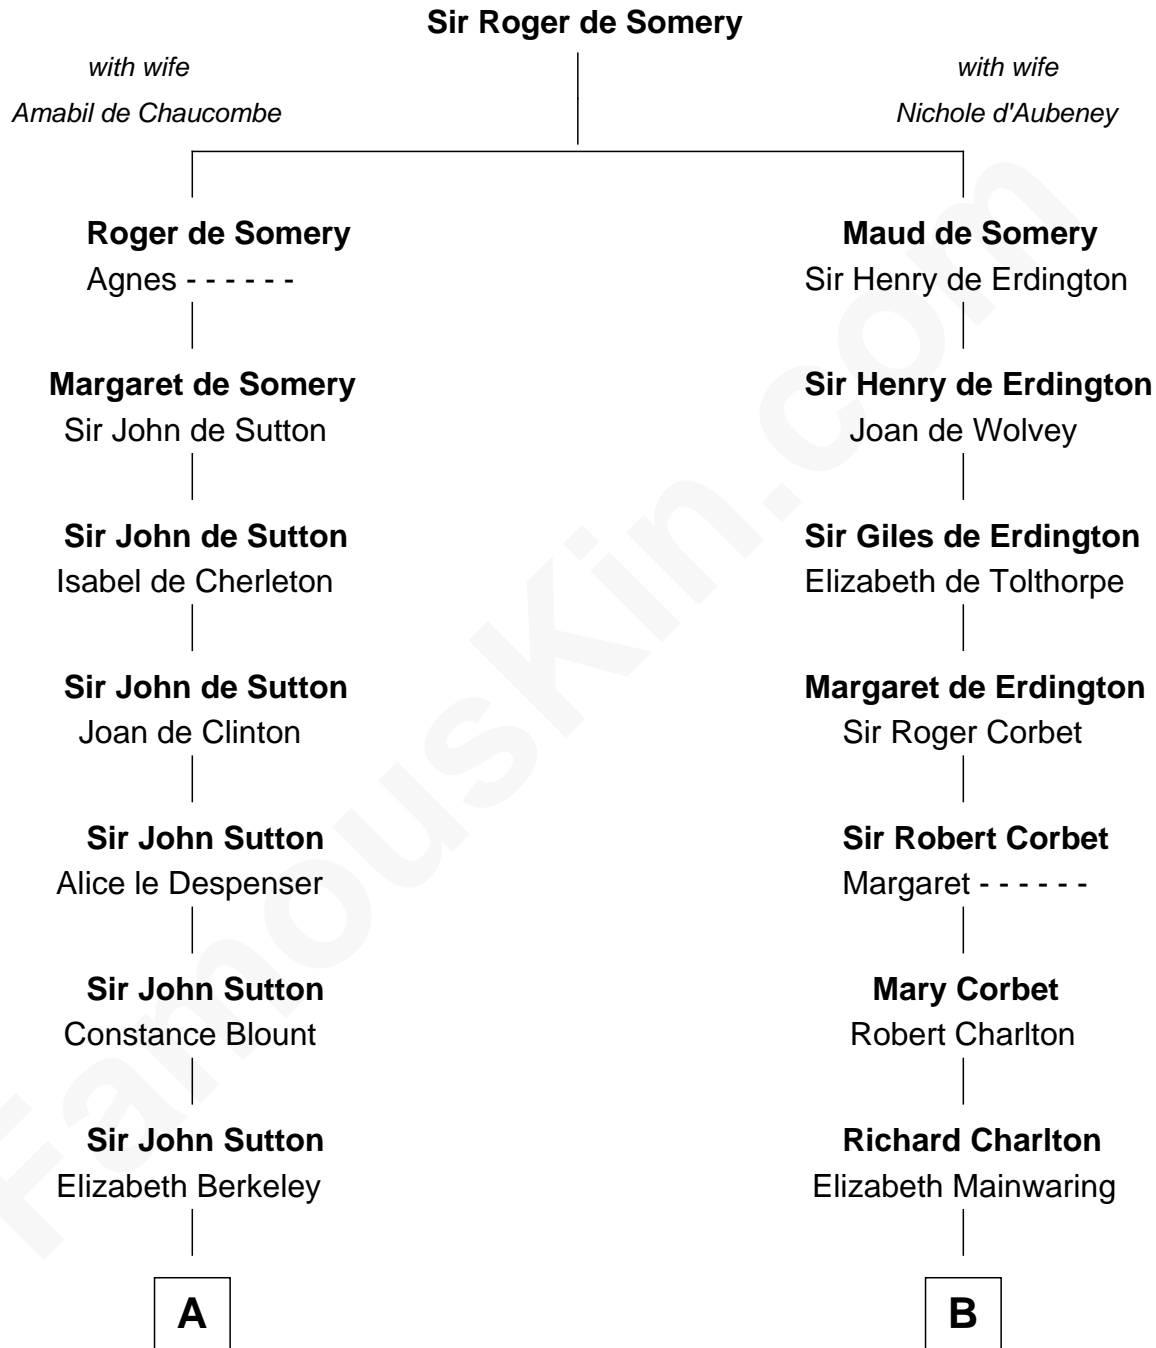

FamousKin.com Relationship Chart of

Dr. H. H. Holmes

Serial Killer aka "Devil in the White City"

20th cousin 1 time removed of

Calvin Coolidge

30th U.S. President

C

Sarah Smith
Edward Scribner Mudgett

Samuel Mudgett
Mary Morrill

Scribner Mudgett
Nancy Prescott

Levi Horton Mudgett
Theodate Page Price

Dr. H. H. Holmes
Serial Killer Dr. H. H. Holmes

D

Mary Davis
John Dunlap Moor

Hiram Dunlap Moor
Abigail Pinney Franklin