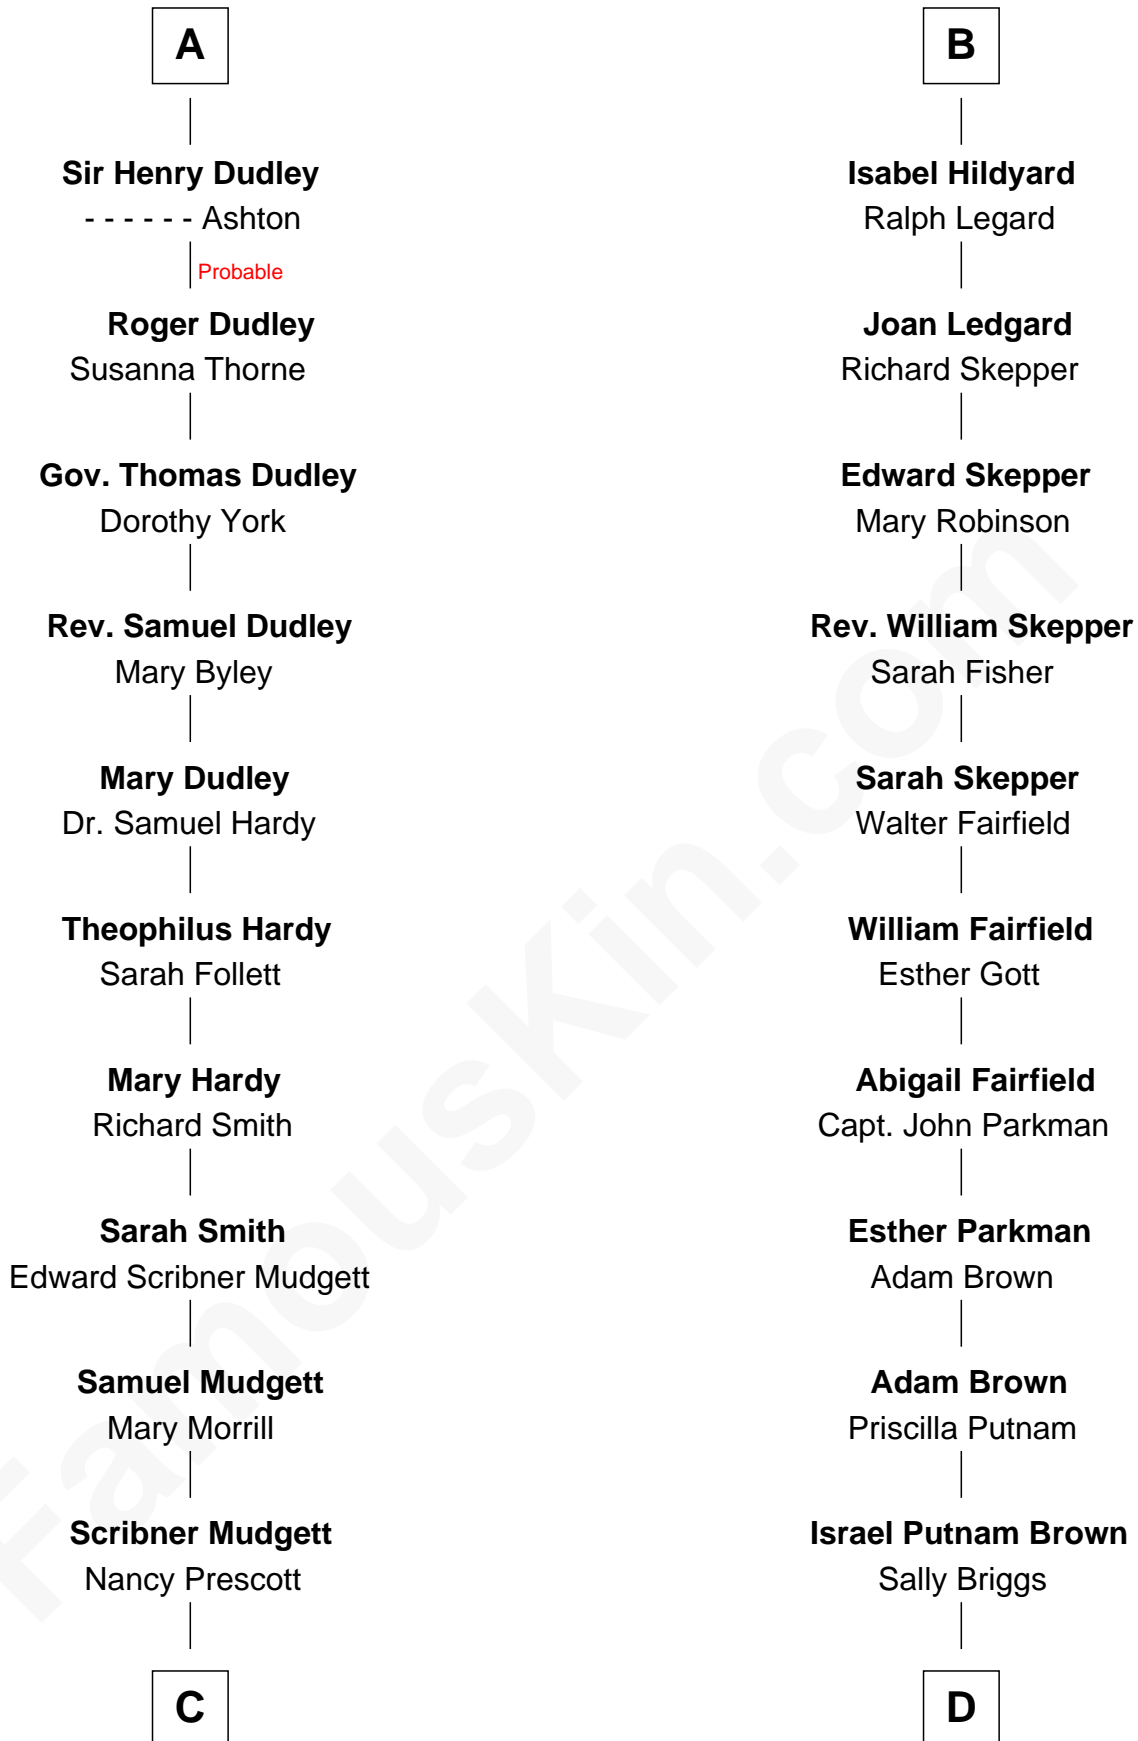

# FamousKin.com Relationship Chart of

**Dr. H. H. Holmes**

*Serial Killer aka "Devil in the White City"*

18th cousin 2 times removed of

**Calvin Coolidge**

*30th U.S. President*

**Henry Plantagenet**

Maud de Chaworth

Henry de Percy

**Sir Henry Percy**

Margaret de Neville

**Sir Henry Percy**

Elizabeth Mortimer

**Elizabeth Percy**

Sir John Clifford

**Mary Clifford**

Sir Philip Wentworth

**Elizabeth Wentworth**

Sir Martin de la See

**Joan de la See**

Sir Piers Hildyard

**B**

**C**

**Levi Horton Mudgett**

Theodate Page Price

**Dr. H. H. Holmes**

*Serial Killer Dr. H. H. Holmes*

**D**

**Sally Briggs Brown**

Israel Chase Brewer

**Sarah Almeda Brewer**

Calvin Galusha Coolidge