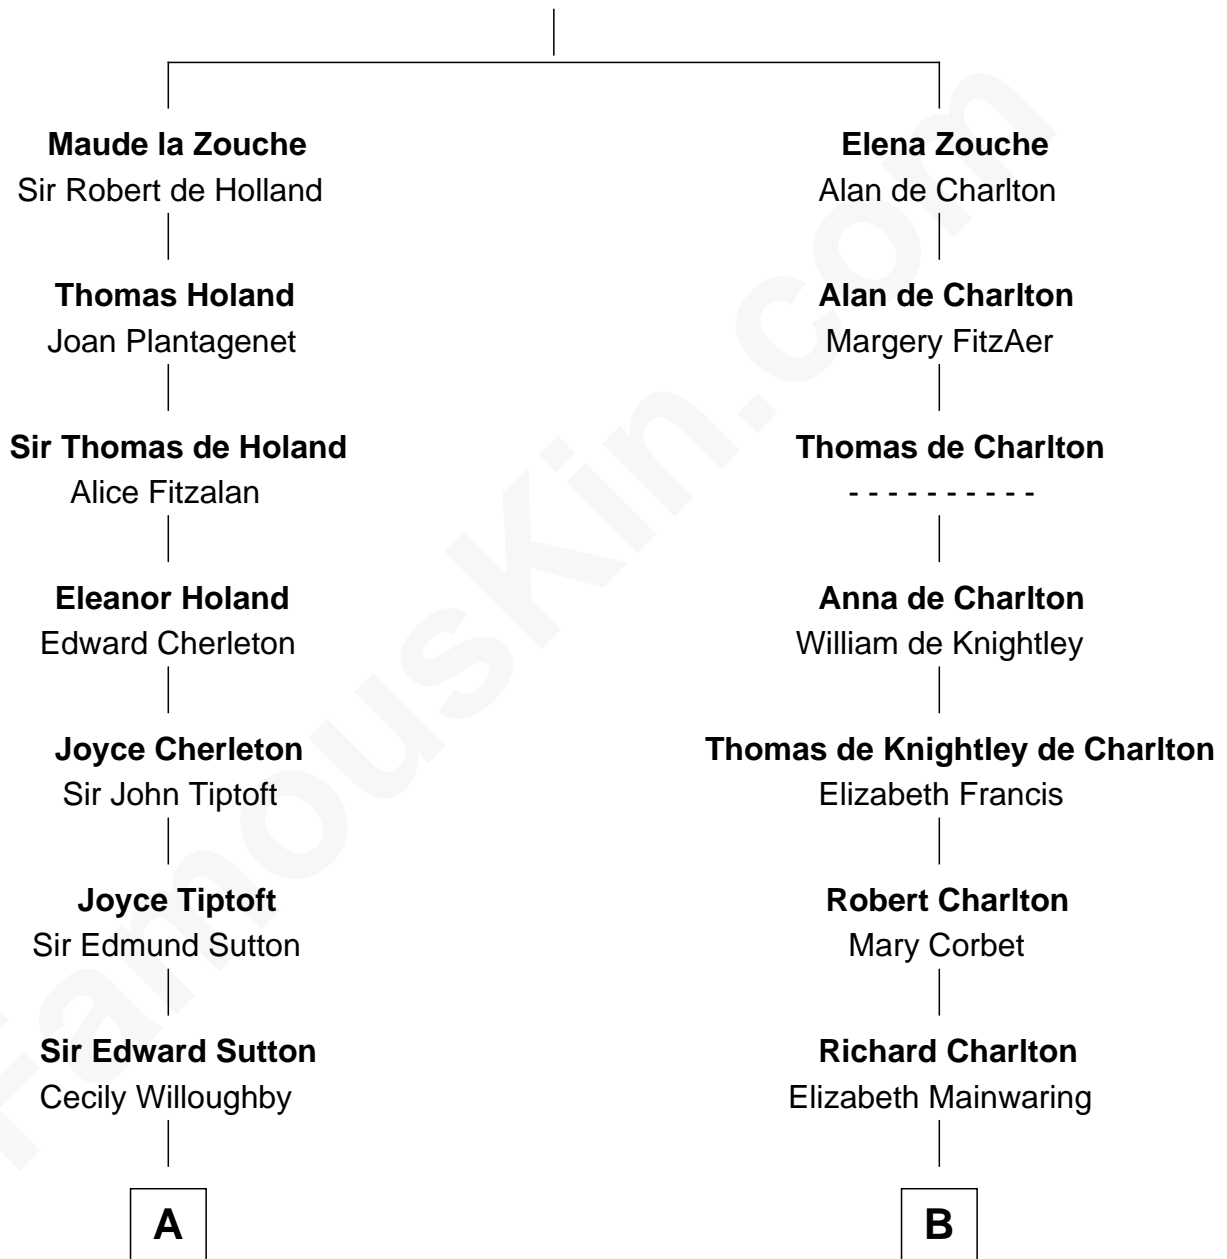

# FamousKin.com Relationship Chart of

**Dr. H. H. Holmes**

*Serial Killer aka "Devil in the White City"*

19th cousin 1 time removed of

**Calvin Coolidge**

*30th U.S. President*

**Sir Alan la Zouche**

Eleanor de Segrave

**C**

**Scribner Mudgett**

Nancy Prescott

**Levi Horton Mudgett**

Theodate Page Price

**Dr. H. H. Holmes**

*Serial Killer Dr. H. H. Holmes*

**D**

**Mary Davis**

John Dunlap Moor

**Hiram Dunlap Moor**

Abigail Pinney Franklin

**Victoria Josephine Moor**

Col. John Calvin Coolidge

**Calvin Coolidge**

*30th U.S. President*