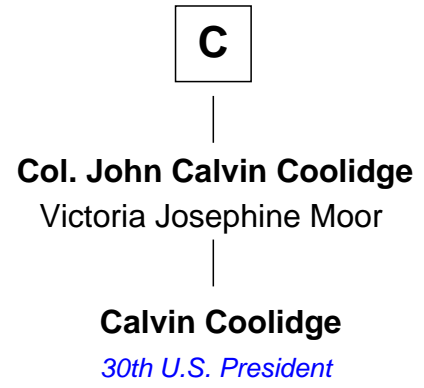

# FamousKin.com Relationship Chart of

**Dr. H. H. Holmes**

*Serial Killer aka "Devil in the White City"*

17th cousin 1 time removed of

**Calvin Coolidge**

*30th U.S. President*

**Sir Philip le Despencer**

Elizabeth - - - - -

**Joan de la See**

Sir Piers Hildyard

**Isabel Hildyard**

Ralph Legard

**Joan Ledgard**

Richard Skepper

**B**

FamousKin.com