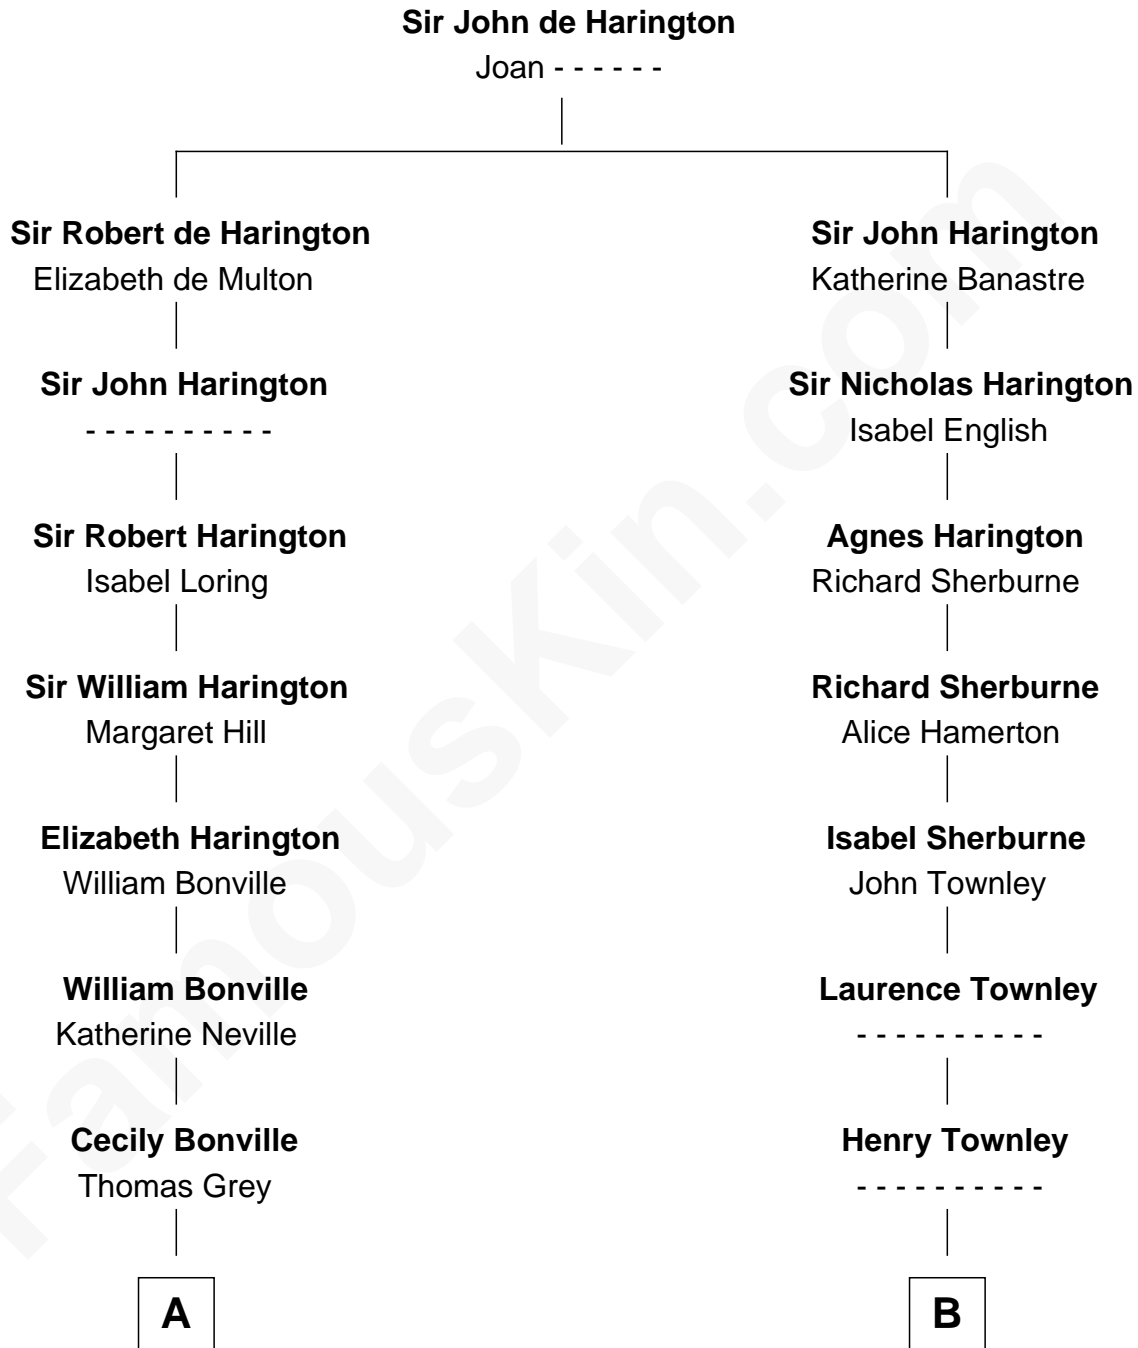

# FamousKin.com Relationship Chart of

**Dr. H. H. Holmes**

*Serial Killer aka "Devil in the White City"*

19th cousin 1 time removed of

**Adlai Stevenson II**

*31st Governor of Illinois*

**C**

**Scribner Mudgett**

Nancy Prescott

**Levi Horton Mudgett**

Theodate Page Price

**Dr. H. H. Holmes**

*Serial Killer Dr. H. H. Holmes*

**D**

**Mary Peachy Frye**

Rev. Lewis Warner Green

**Letitia Green**

Adlai Ewing Stevenson

**Lewis Green Stevenson**

Helen Louise Davis

**Adlai Stevenson II**

*31st Governor of Illinois*

FamousKin.com