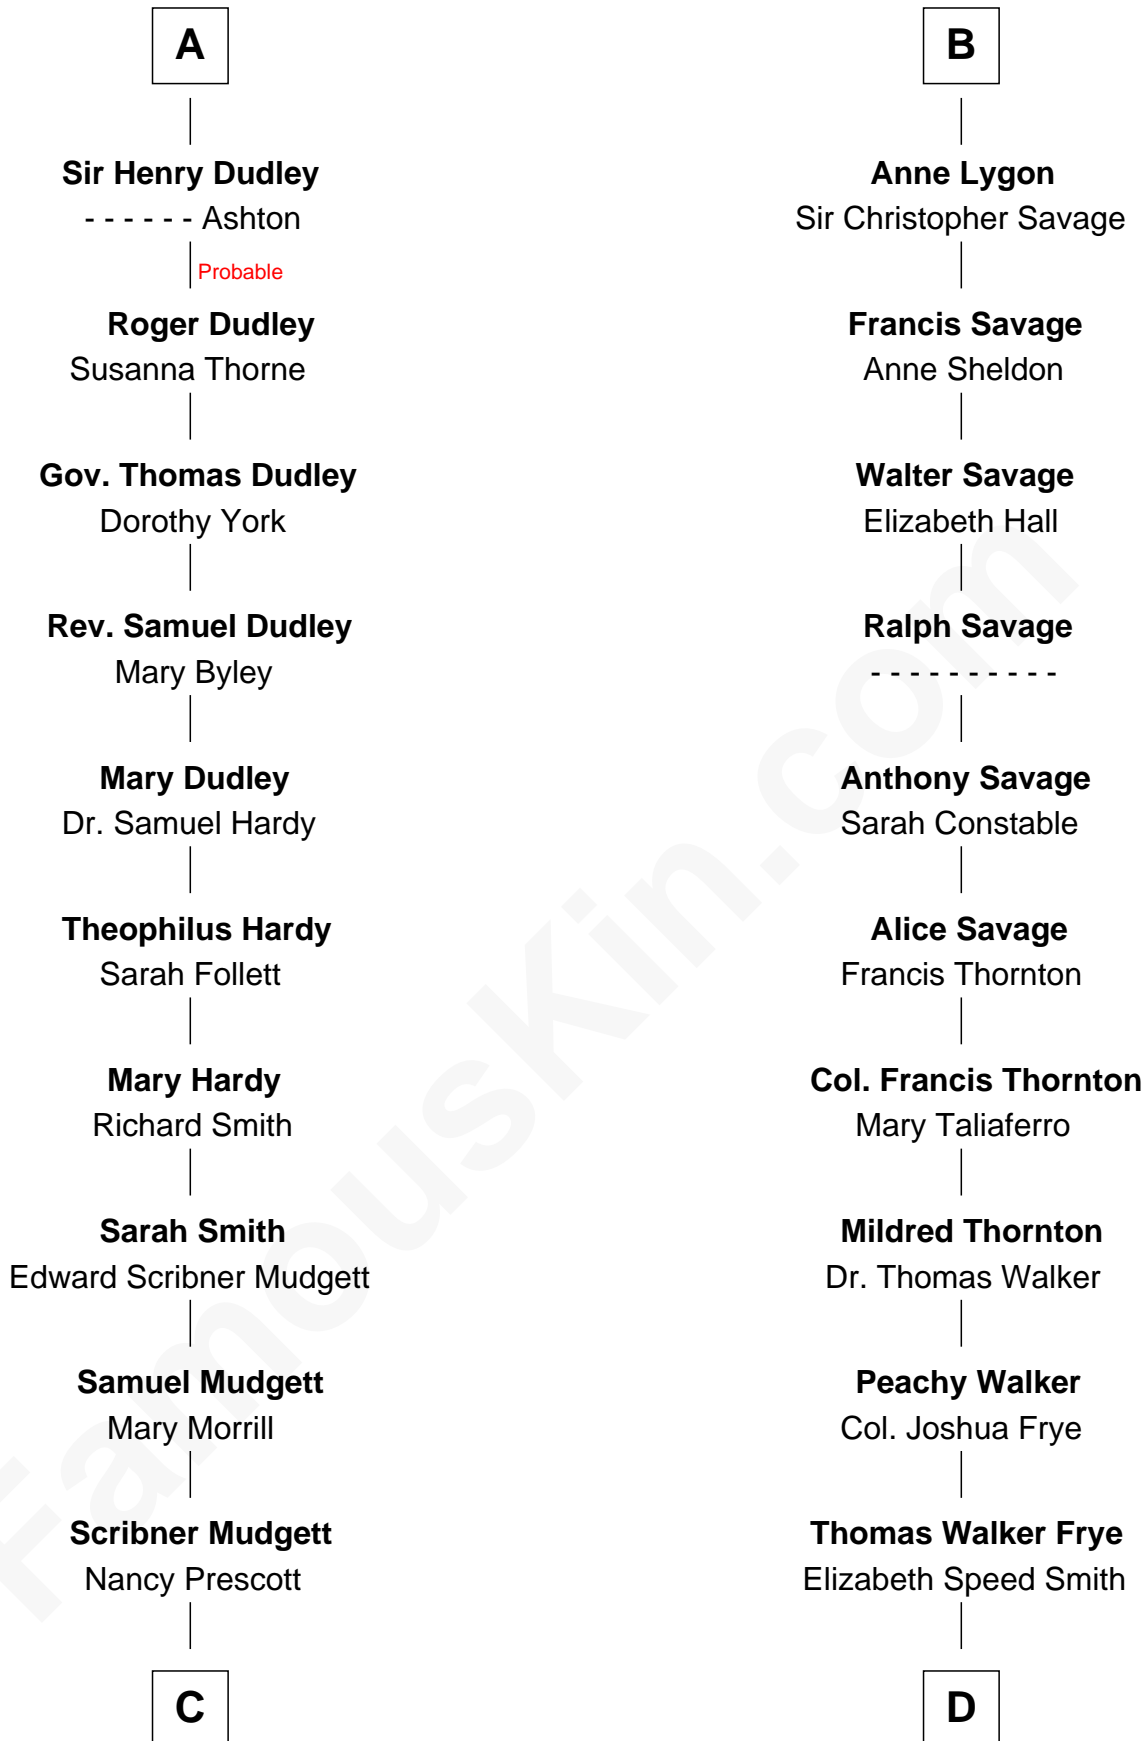

# FamousKin.com Relationship Chart of

**Dr. H. H. Holmes**

*Serial Killer aka "Devil in the White City"*

18th cousin 2 times removed of

**Adlai Stevenson II**

*31st Governor of Illinois*

**C**

**Levi Horton Mudgett**

Theodate Page Price

**Dr. H. H. Holmes**

*Serial Killer Dr. H. H. Holmes*

**D**

**Mary Peachy Frye**

Rev. Lewis Warner Green

**Letitia Green**

Adlai Ewing Stevenson

**Lewis Green Stevenson**

Helen Louise Davis

**Adlai Stevenson II**

*31st Governor of Illinois*

FamousKin.com