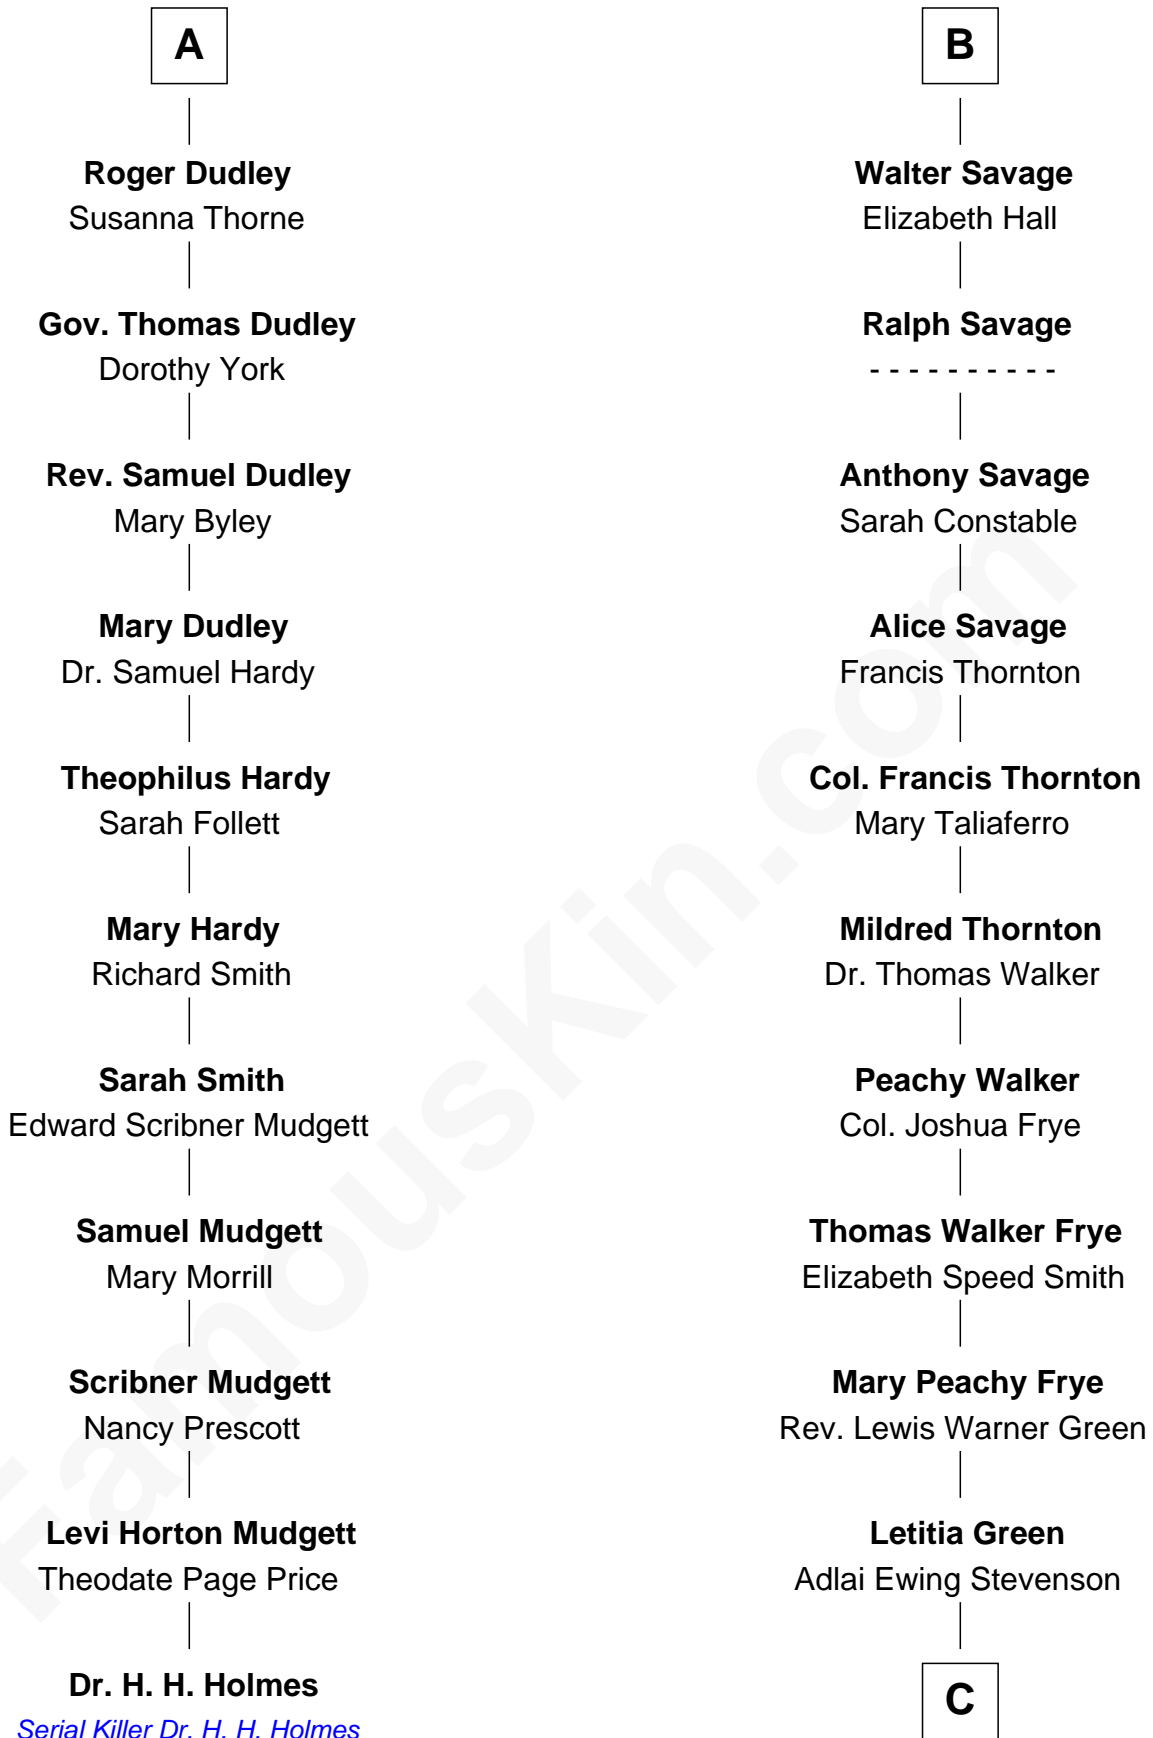

FamousKin.com Relationship Chart of

Dr. H. H. Holmes

Serial Killer aka "Devil in the White City"

17th cousin 1 time removed of

Adlai Stevenson II

31st Governor of Illinois

C

—
Lewis Green Stevenson

Helen Louise Davis

—
Adlai Stevenson II

31st Governor of Illinois

FamousKin.com