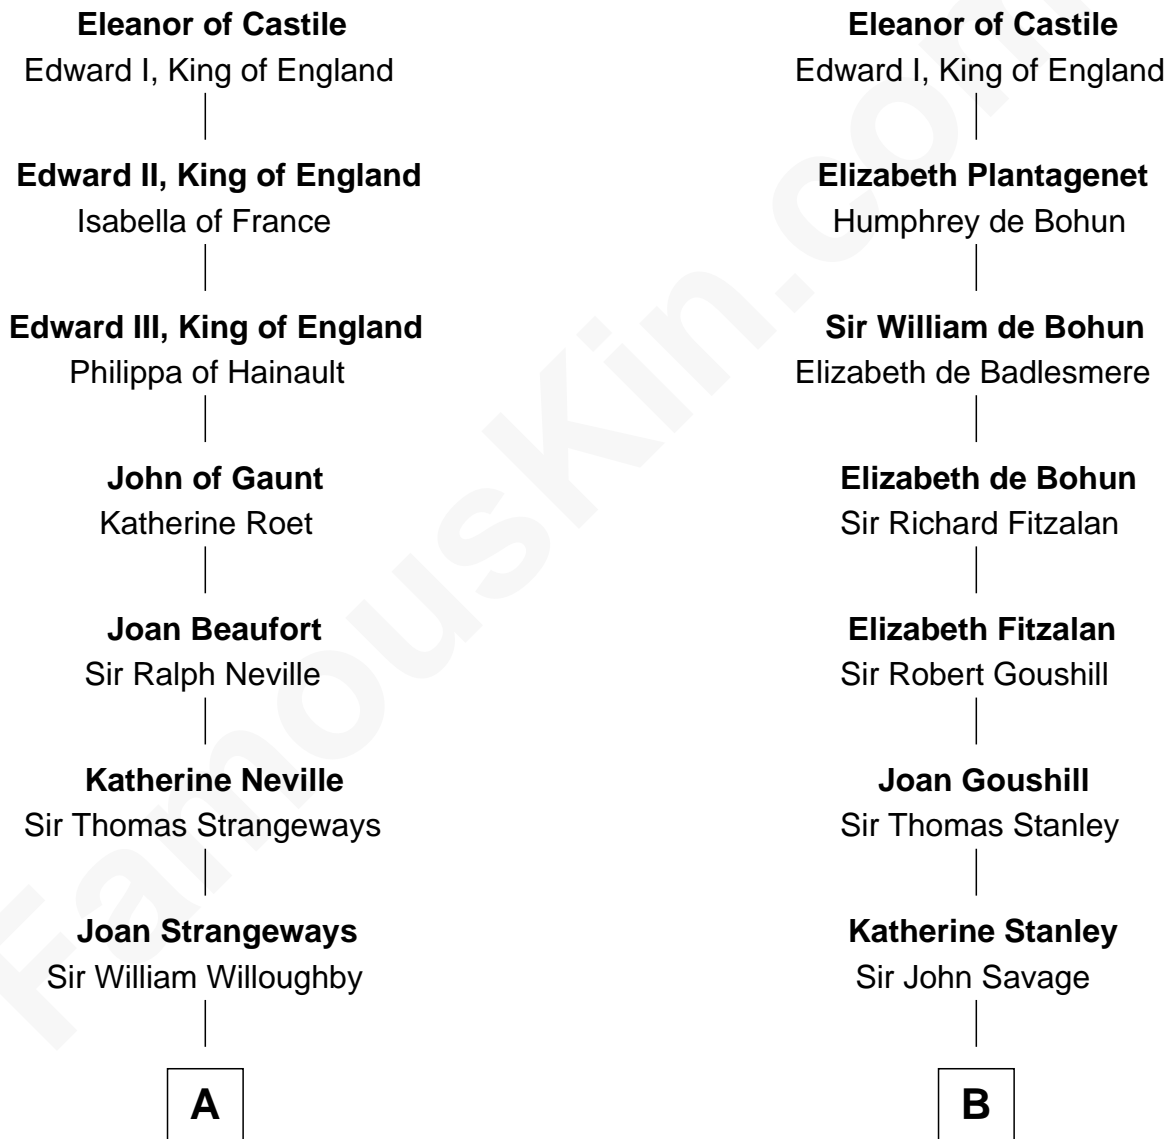

FamousKin.com Relationship Chart of

Dr. H. H. Holmes

Serial Killer aka "Devil in the White City"

20th cousin 1 time removed of

Adlai Stevenson II

31st Governor of Illinois

Ferdinand III, King of Castile

Joanna of Ponthieu

Serial Killer Dr. H. H. Holmes

D

Thomas Walker Frye

Elizabeth Speed Smith

Mary Peachy Frye

Rev. Lewis Warner Green

Letitia Green

Adlai Ewing Stevenson