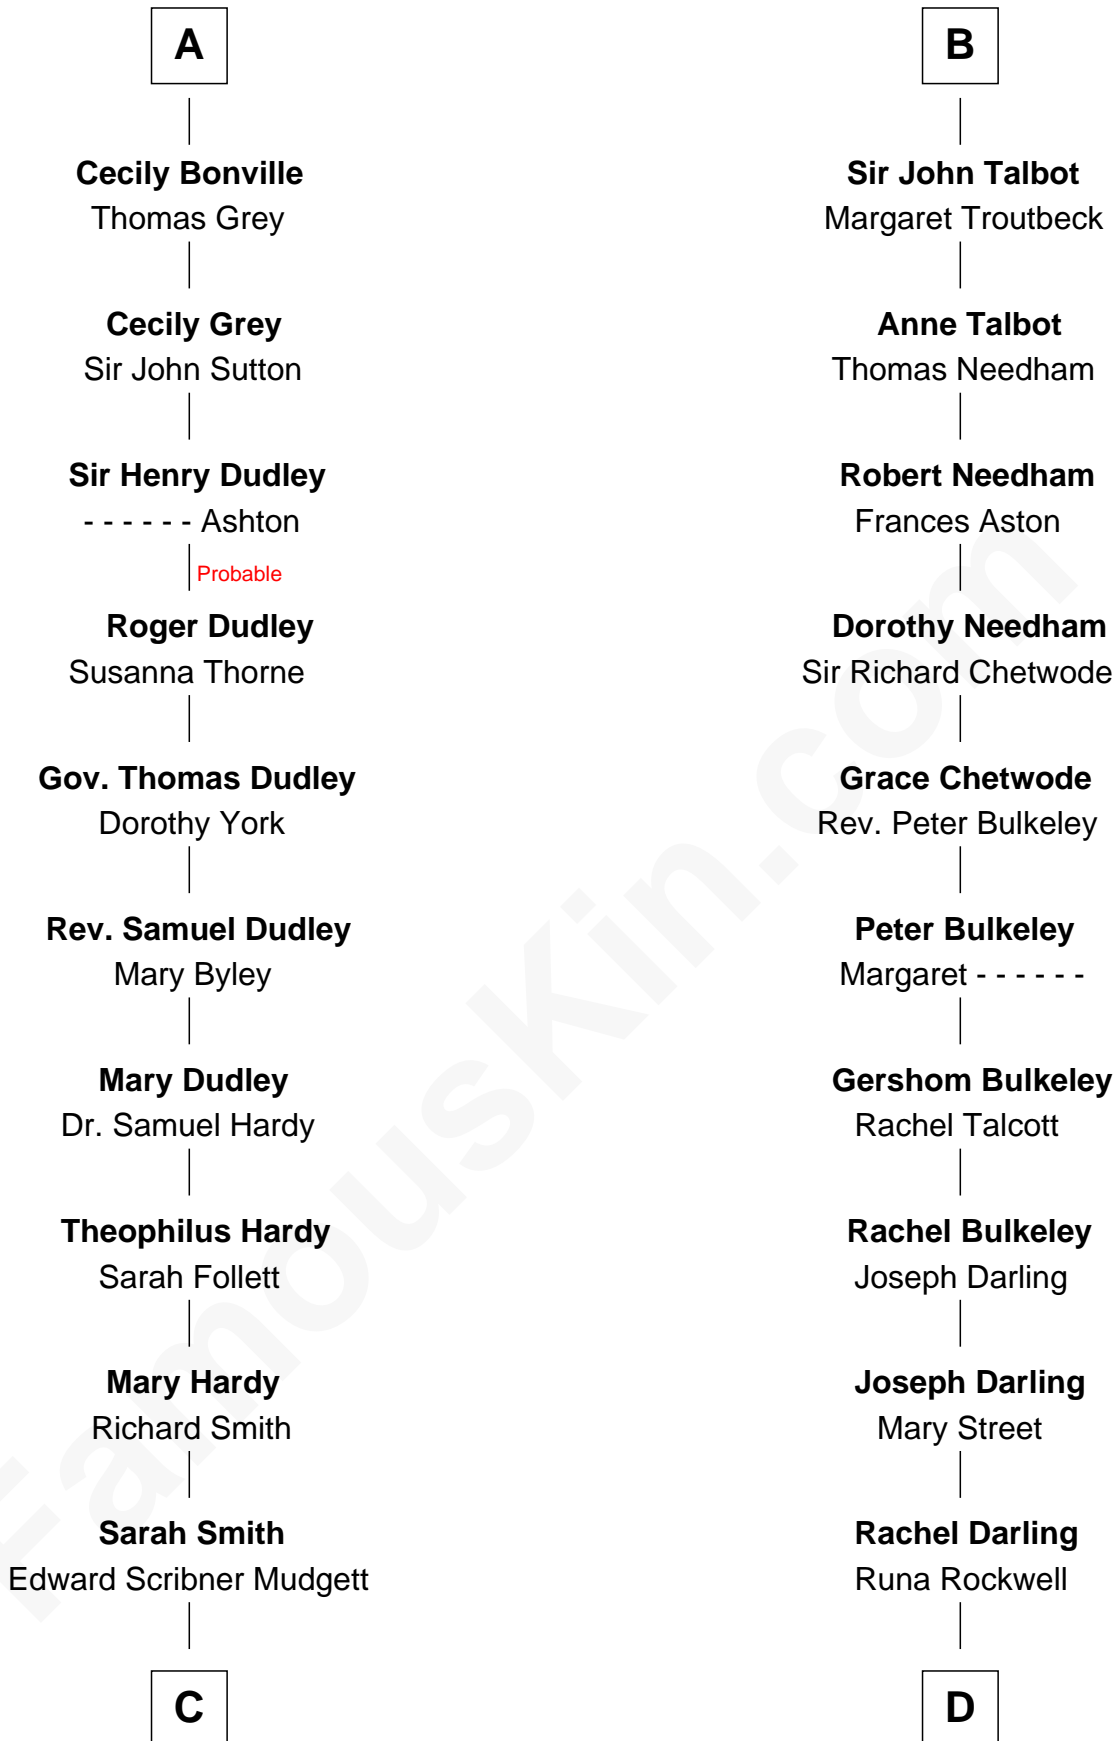

FamousKin.com Relationship Chart of

Dr. H. H. Holmes

Serial Killer aka "Devil in the White City"

20th cousin of

Norman Rockwell

American Artist

Sir Robert de Ros

Isabel de Aubeney

Serial Killer Dr. H. H. Holmes

D

Samuel Darling Rockwell

Orilla Janes Sherman

John William Rockwell

Phebe Boyce Waring

Jarvis Waring Rockwell

Anne Mary Hill