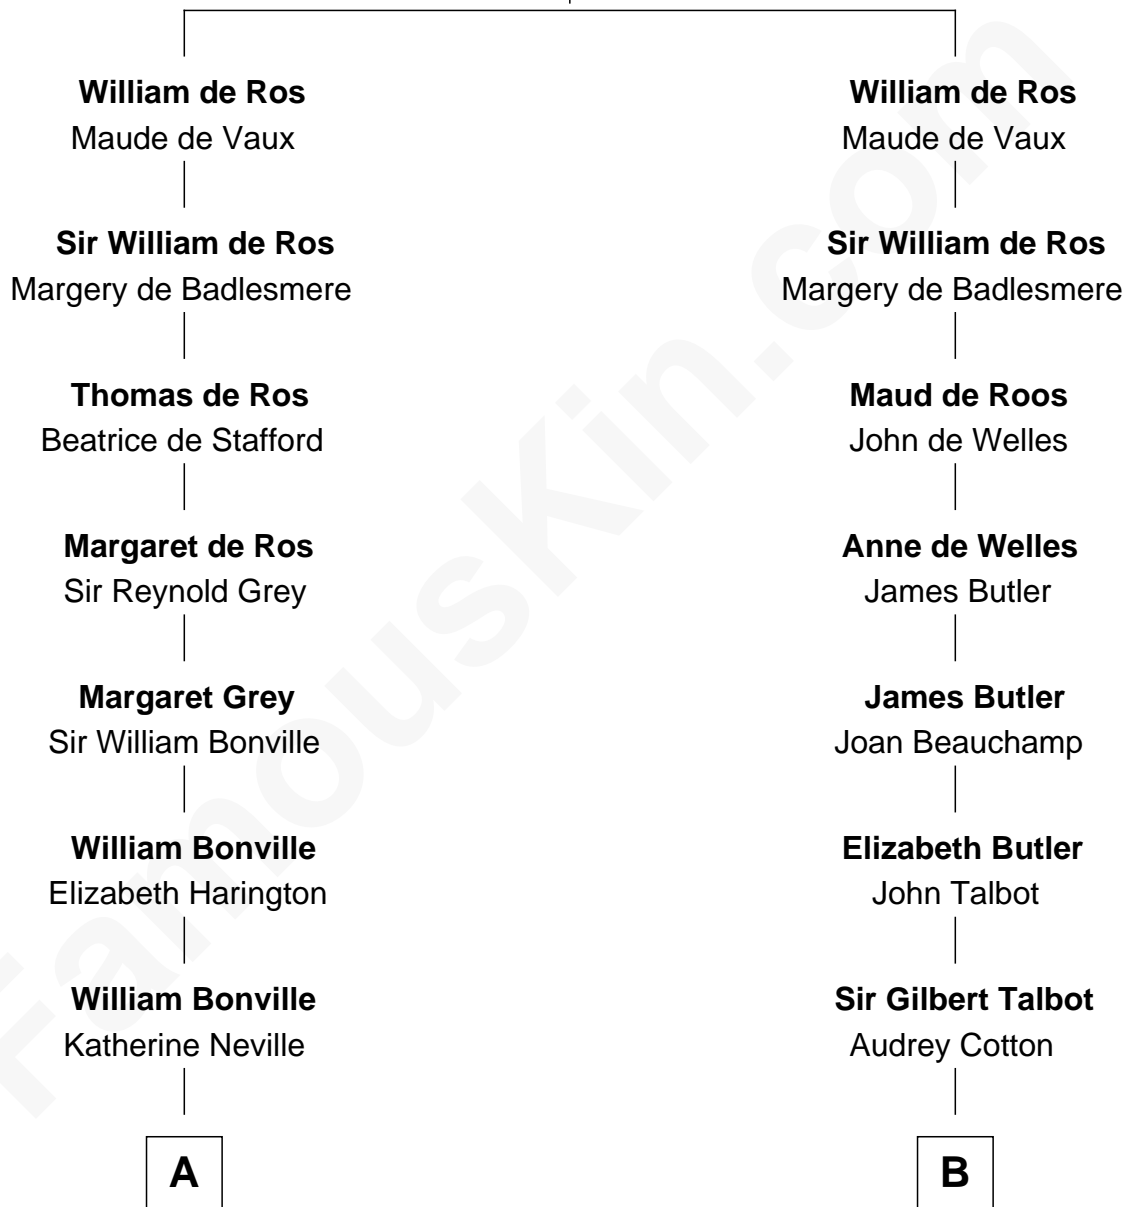

FamousKin.com Relationship Chart of

Dr. H. H. Holmes

Serial Killer aka "Devil in the White City"

20th cousin of

Norman Rockwell

American Artist

Sir Robert de Ros

Isabel de Aubeney