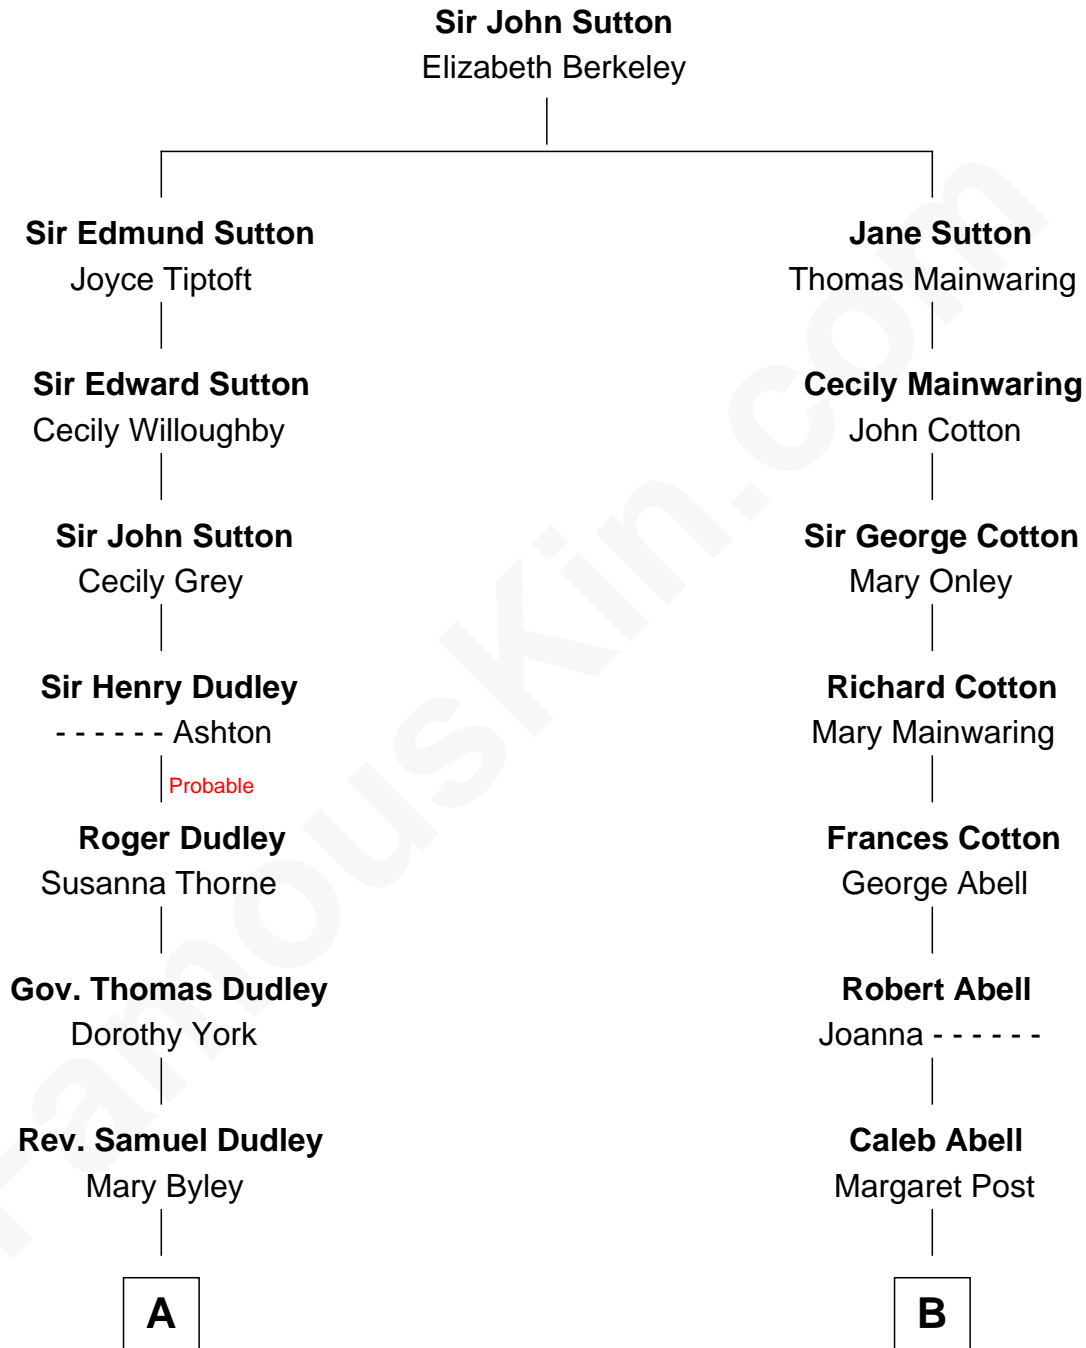

FamousKin.com Relationship Chart of

Dr. H. H. Holmes

Serial Killer aka "Devil in the White City"

14th cousin 3 times removed of

Richard Gere

Movie Actor

Richard Gere photo by [Francesco \(spaceodyssey\)](#) (CC BY 2.0)