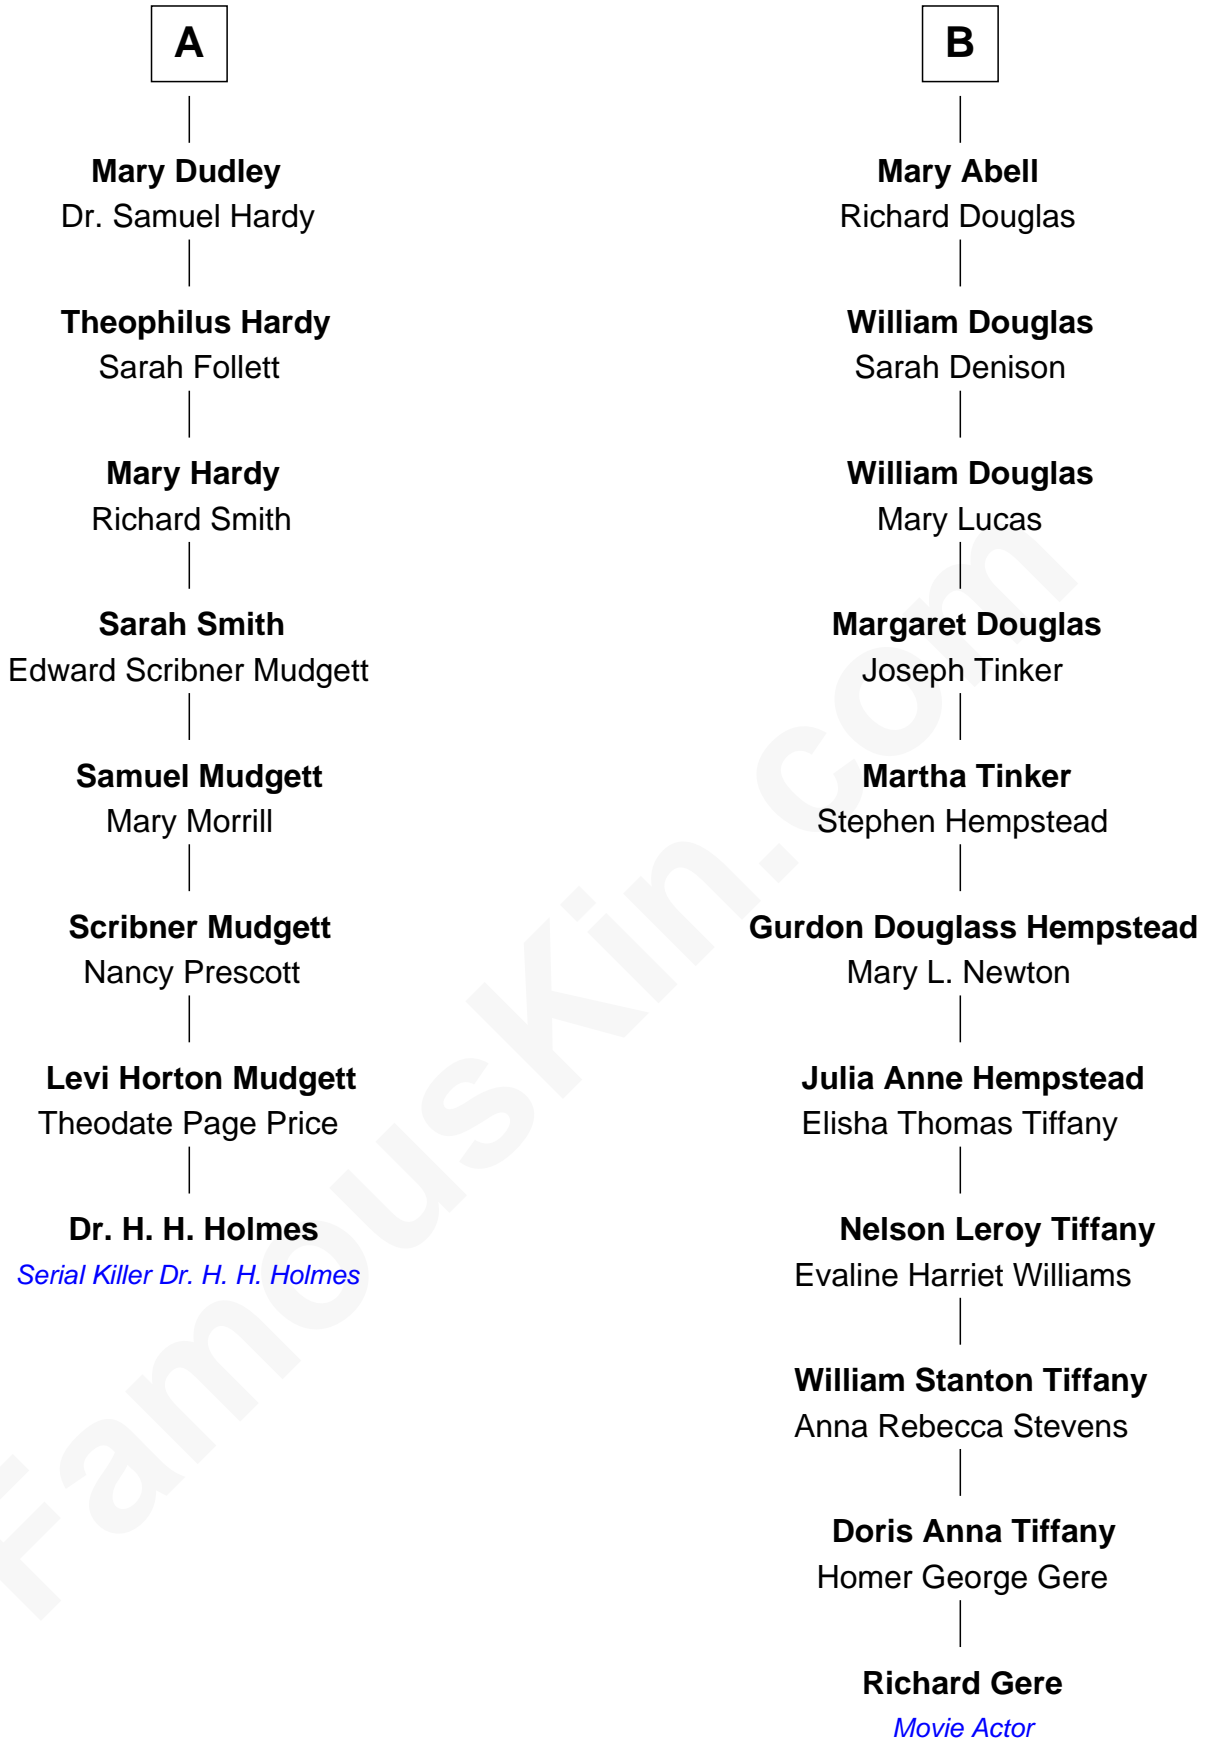

FamousKin.com Relationship Chart of

Dr. H. H. Holmes

Serial Killer aka "Devil in the White City"

14th cousin 3 times removed of

Richard Gere

Movie Actor

Richard Gere photo by [Francesco \(spaceodyssey\)](#) (CC BY 2.0)