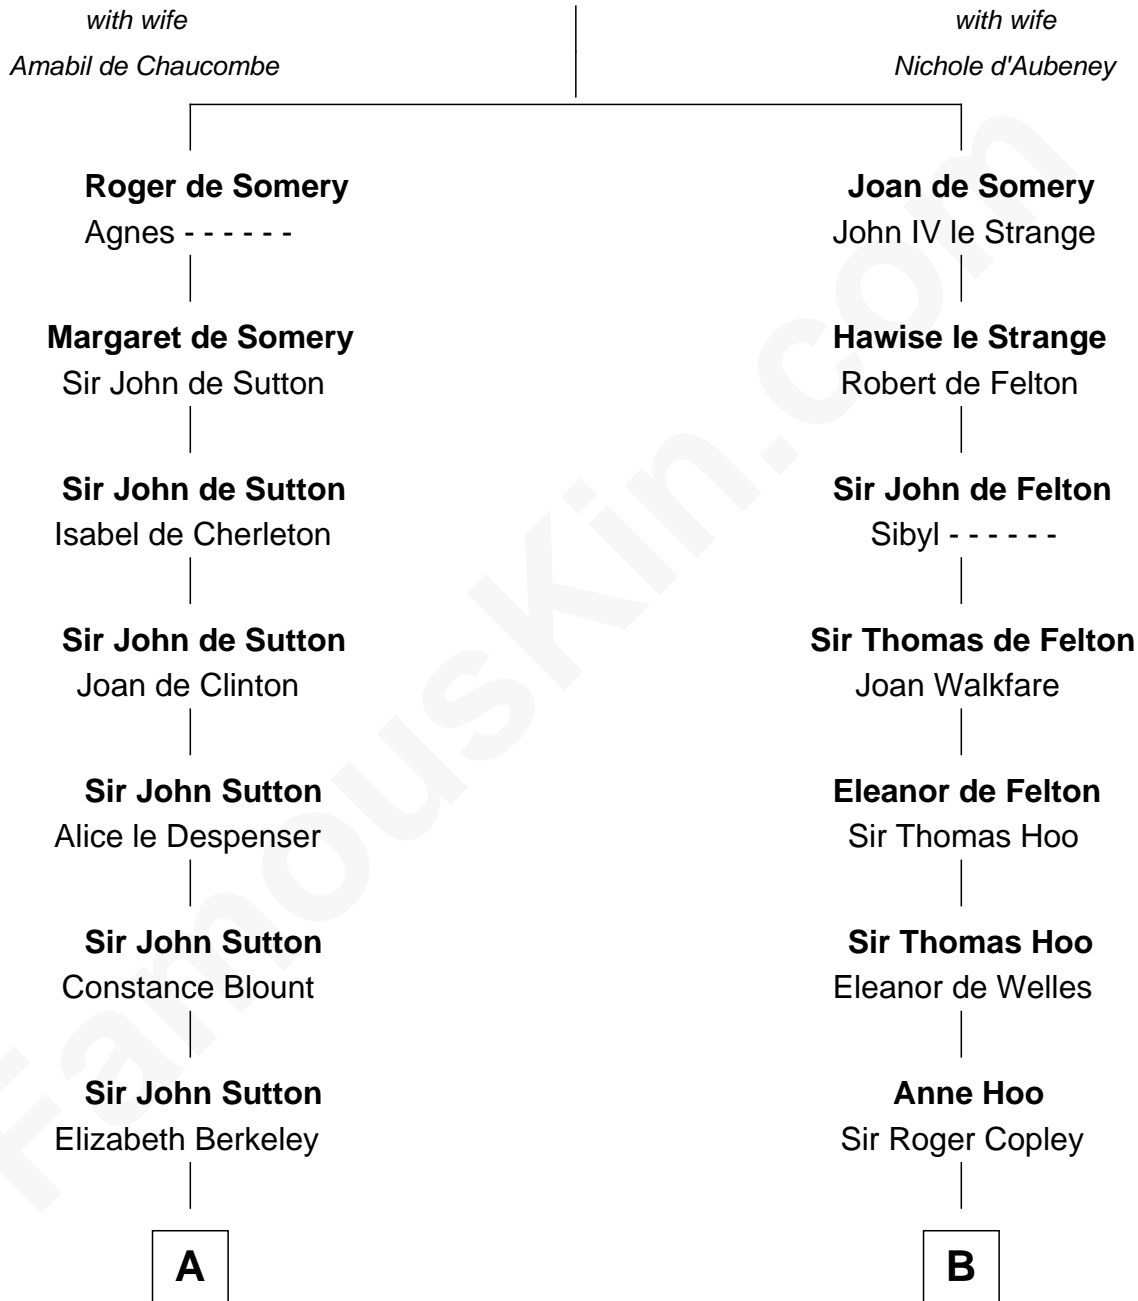

# FamousKin.com Relationship Chart of

**Dr. H. H. Holmes**

*Serial Killer aka "Devil in the White City"*

21st cousin of

**Liz Claiborne**

*Fashion Designer and Founder of Liz Claiborne Inc.*

## Sir Roger de Somery

**C**

**Sarah Smith**  
Edward Scribner Mudgett

**Samuel Mudgett**  
Mary Morrill

**Scribner Mudgett**  
Nancy Prescott

**Levi Horton Mudgett**  
Theodate Page Price

**Dr. H. H. Holmes**  
*Serial Killer Dr. H. H. Holmes*

**D**

**William Charles Cole Claiborne**  
Clarisse Duralde

**William Charles Cole Claiborne**  
Louise de Balathier

**Fernand Claiborne**  
Marie Louise Villeré

**Omer Villere Claiborne**  
Carolyn Louise Fenner