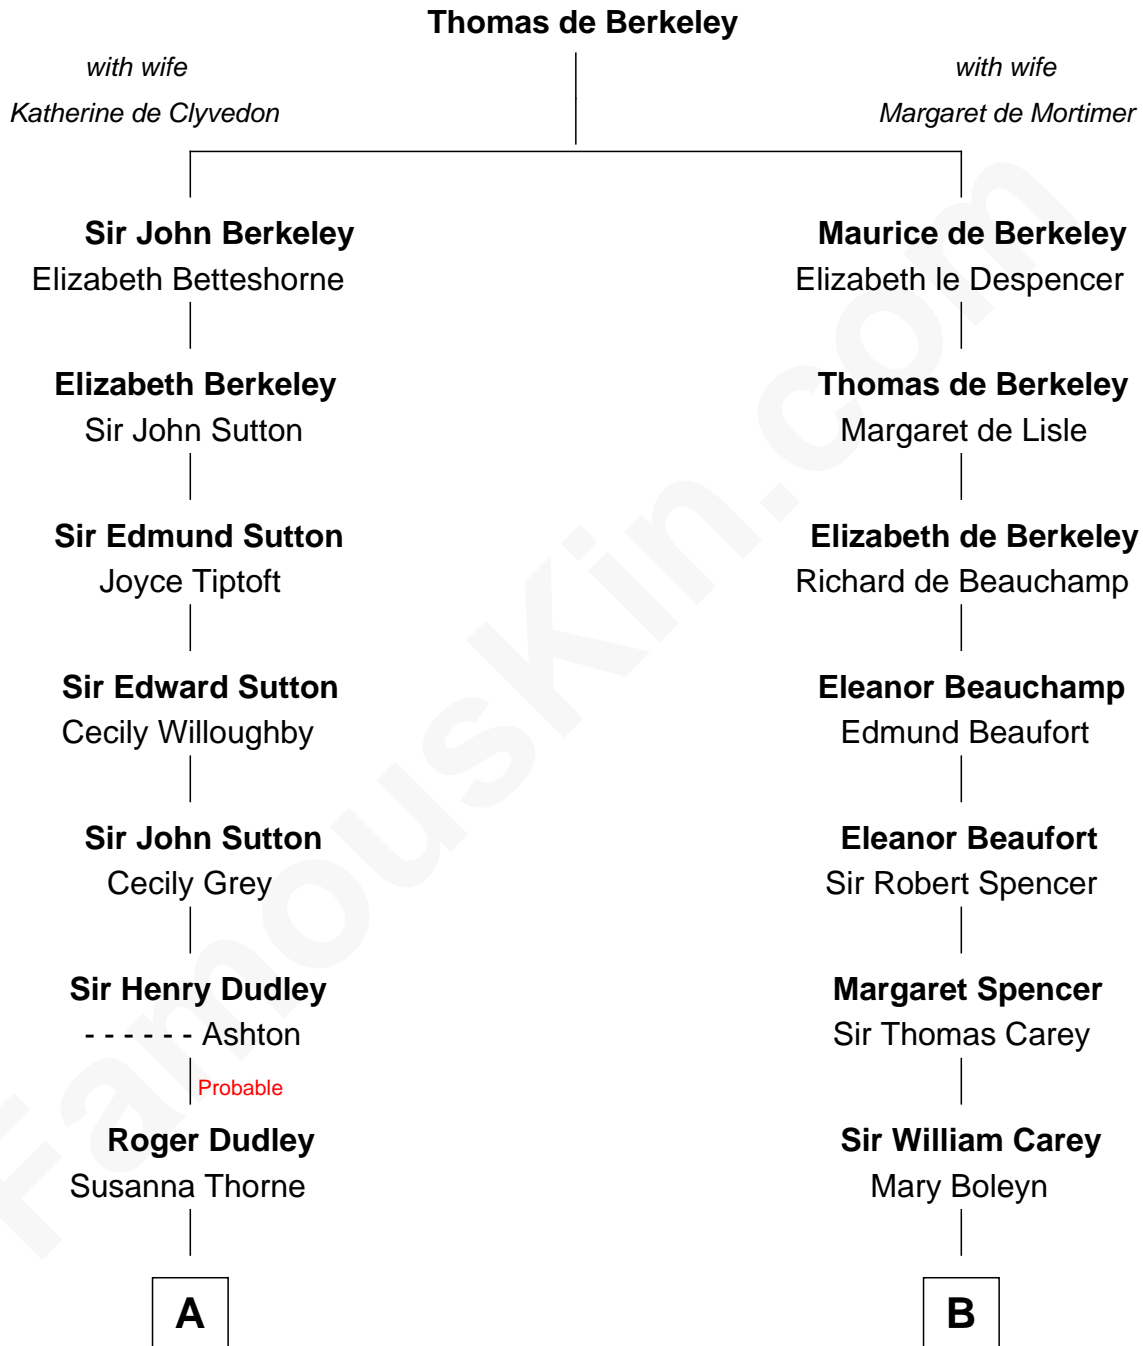

FamousKin.com Relationship Chart of

Dr. H. H. Holmes

Serial Killer aka "Devil in the White City"

16th cousin 3 times removed of

Liz Claiborne

Fashion Designer and Founder of Liz Claiborne Inc.

C

—
Fernand Claiborne
Marie Louise Villeré

—
Omer Villere Claiborne
Carolyn Louise Fenner

—
Liz Claiborne
Found of Liz Claiborne Inc.

FamousKin.com