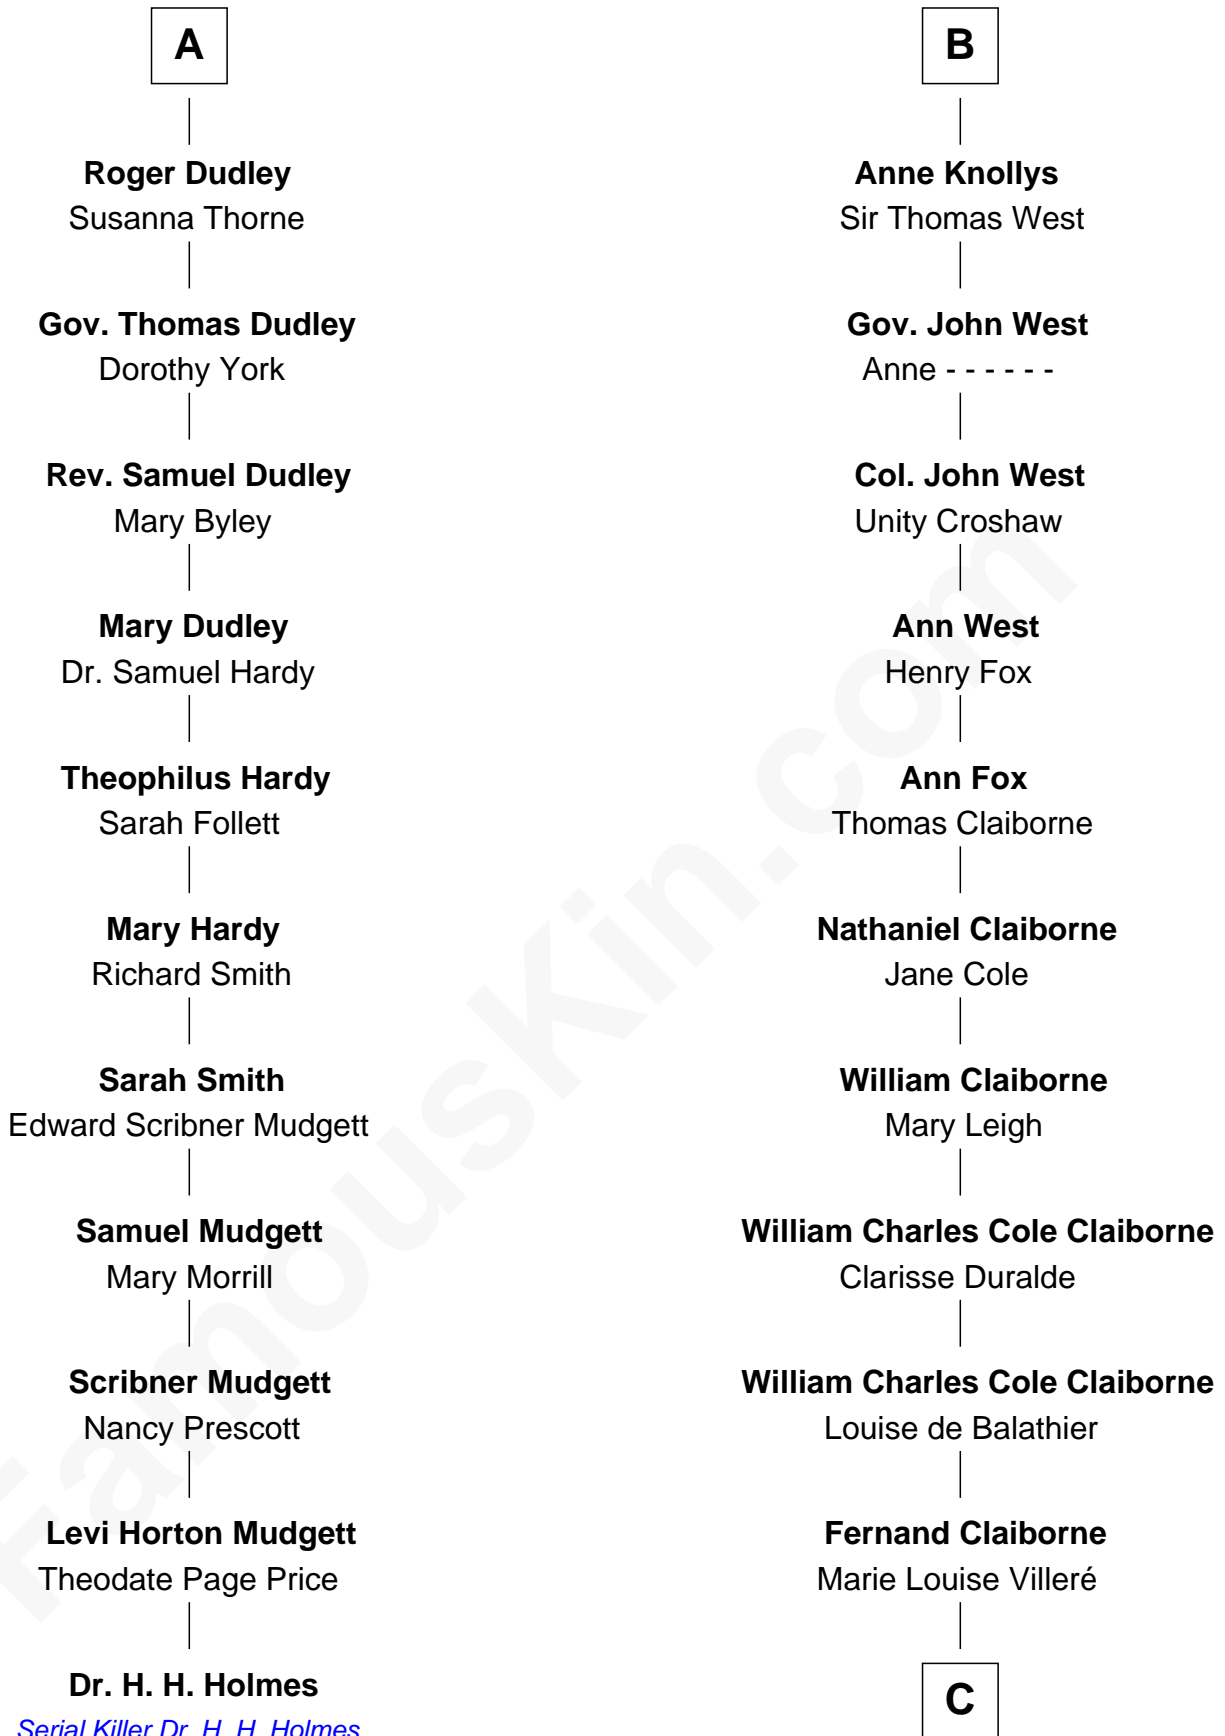

# FamousKin.com Relationship Chart of

**Dr. H. H. Holmes**

*Serial Killer aka "Devil in the White City"*

17th cousin 1 time removed of

**Liz Claiborne**

*Fashion Designer and Founder of Liz Claiborne Inc.*

**C**

**Omer Villere Claiborne**  
Carolyn Louise Fenner

**Liz Claiborne**  
*Found of Liz Claiborne Inc.*

FamousKin.com