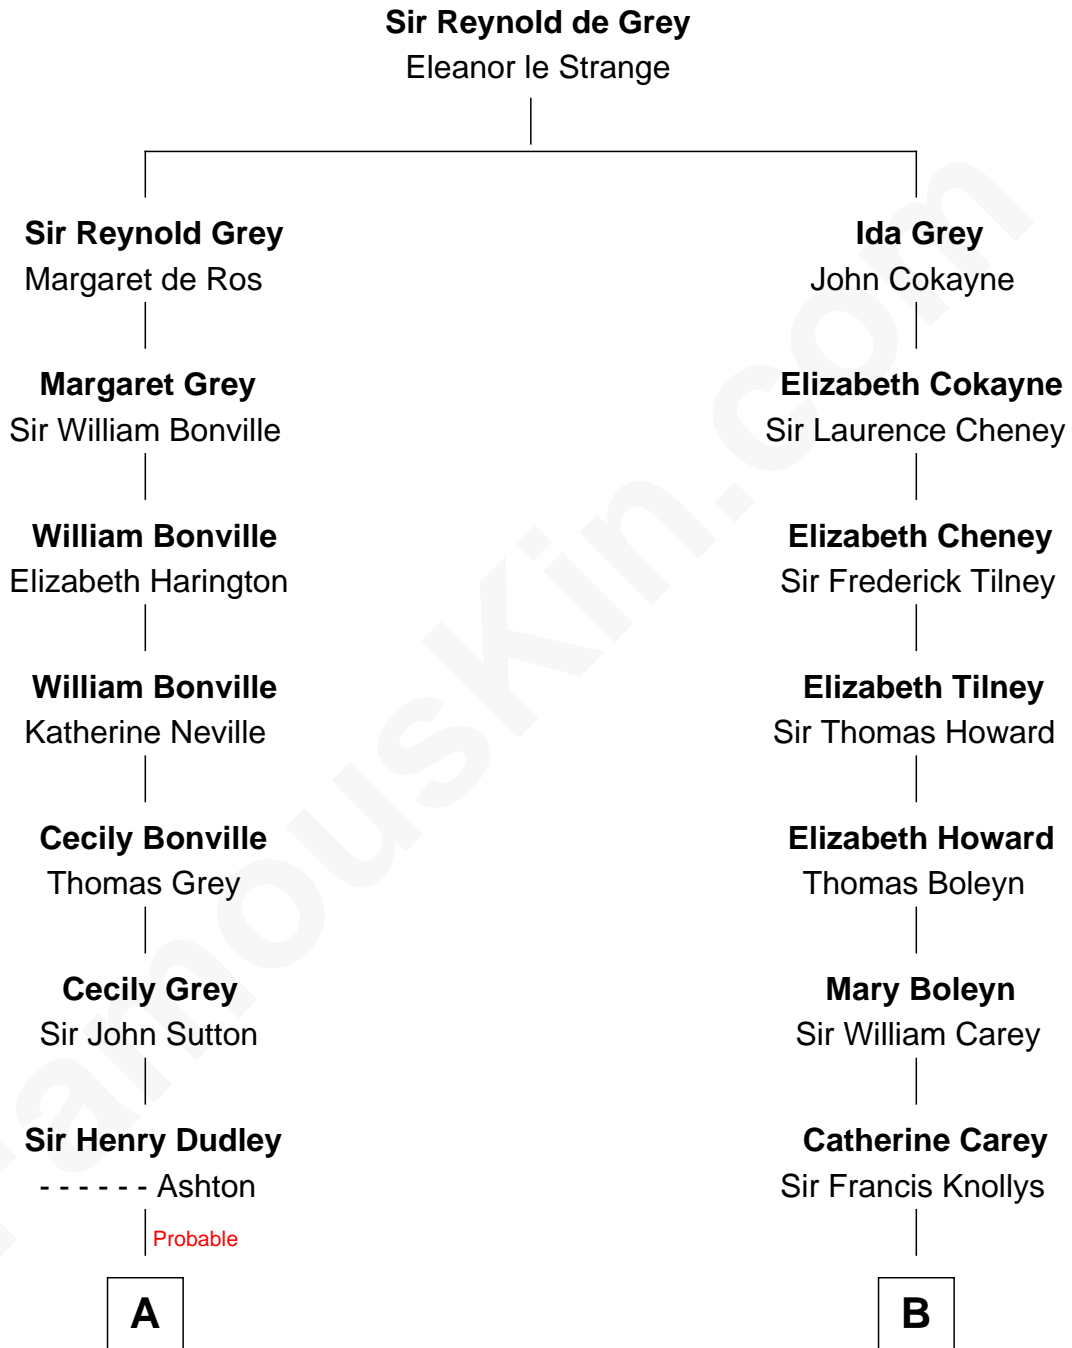

# FamousKin.com Relationship Chart of

**Dr. H. H. Holmes**

*Serial Killer aka "Devil in the White City"*

17th cousin 1 time removed of

**Liz Claiborne**

*Fashion Designer and Founder of Liz Claiborne Inc.*

**C**

**Omer Villere Claiborne**  
Carolyn Louise Fenner

**Liz Claiborne**  
*Found of Liz Claiborne Inc.*

FamousKin.com