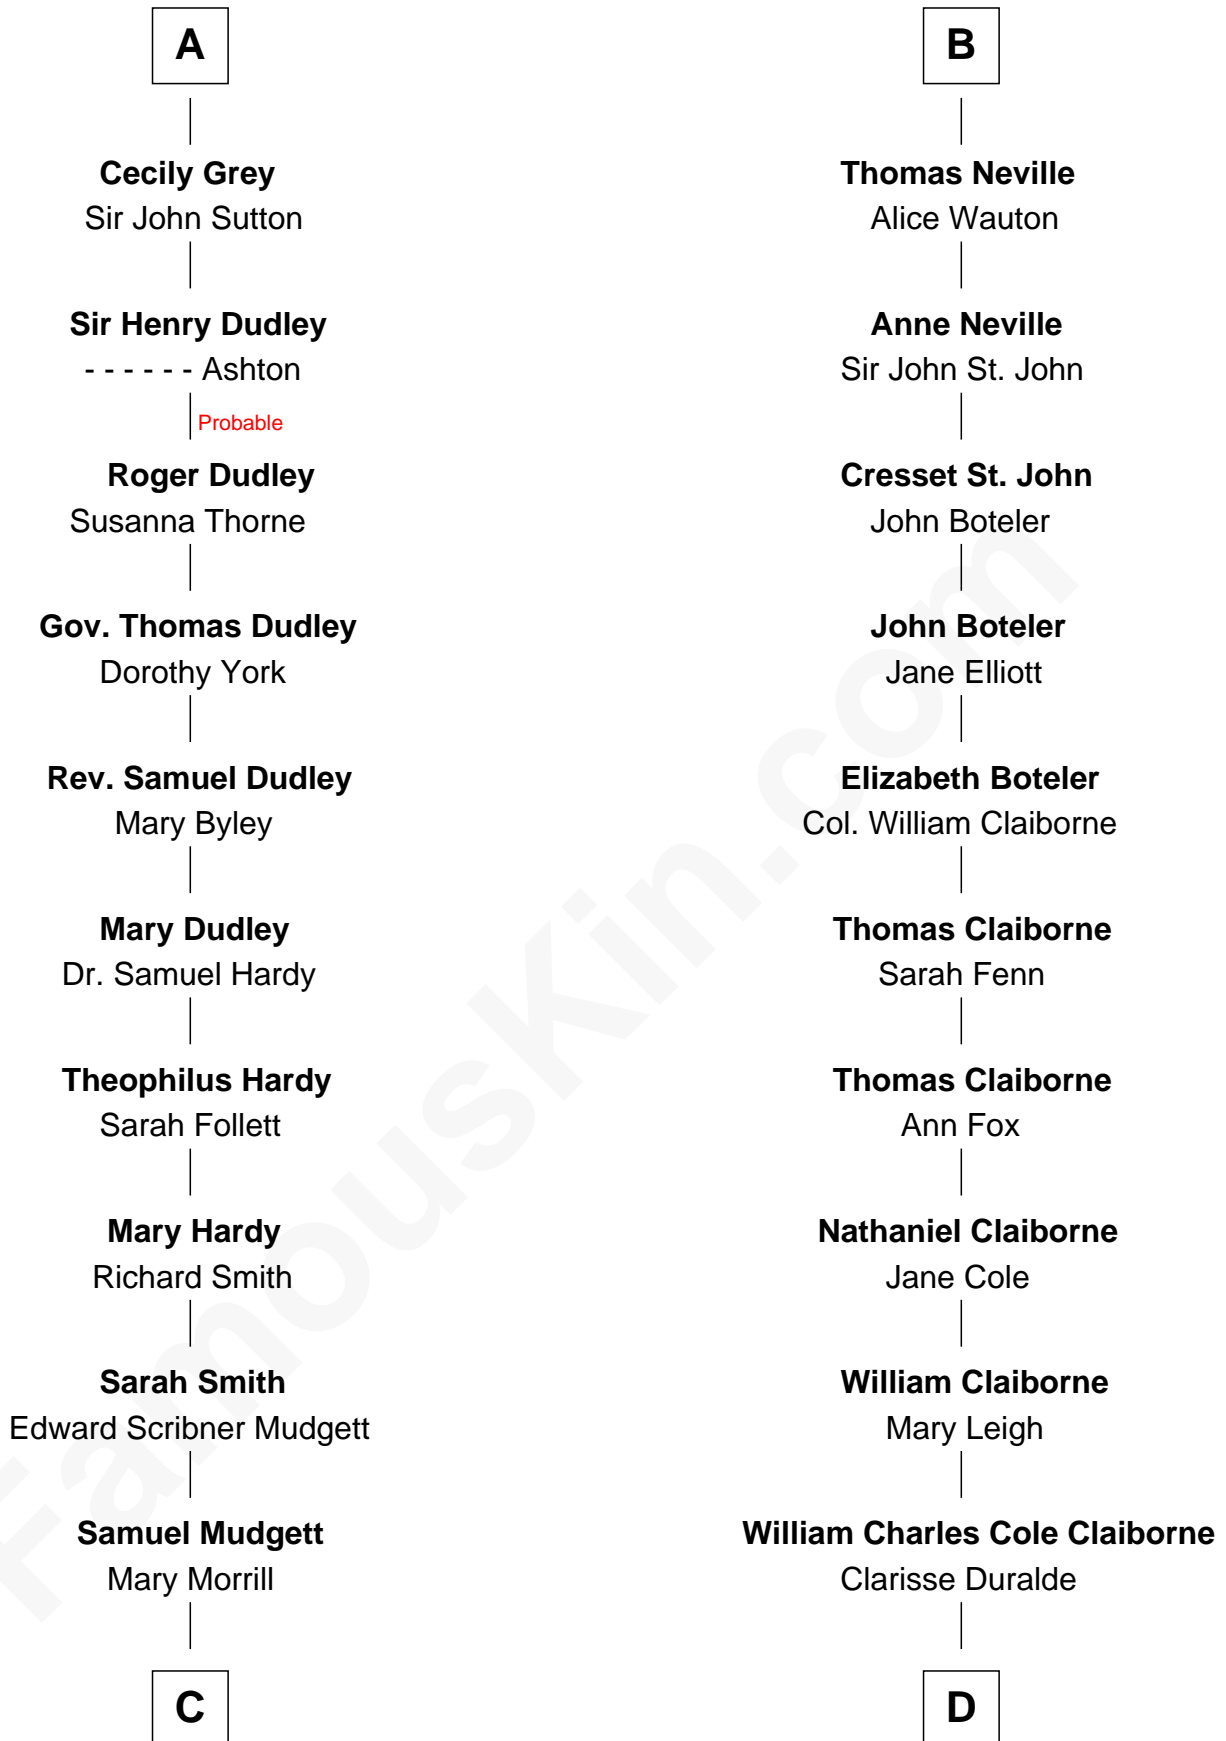

FamousKin.com Relationship Chart of

Dr. H. H. Holmes

Serial Killer aka "Devil in the White City"

19th cousin 1 time removed of

Liz Claiborne

Fashion Designer and Founder of Liz Claiborne Inc.

Sir William de Boteler

Alice de Boteler

Sir Nicholas Longford

Sir Nicholas Longford

Alice Diencourt

Sir Nicholas Longford

Margery Solney

Alice Longford

Sir Robert Neville

Thomas Neville

Elizabeth Babington

William Neville

Katherine Palmer

Thomas Neville

Isabel Griffin

B

C

Scribner Mudgett

Nancy Prescott

Levi Horton Mudgett

Theodate Page Price

Dr. H. H. Holmes

Serial Killer Dr. H. H. Holmes

D

William Charles Cole Claiborne