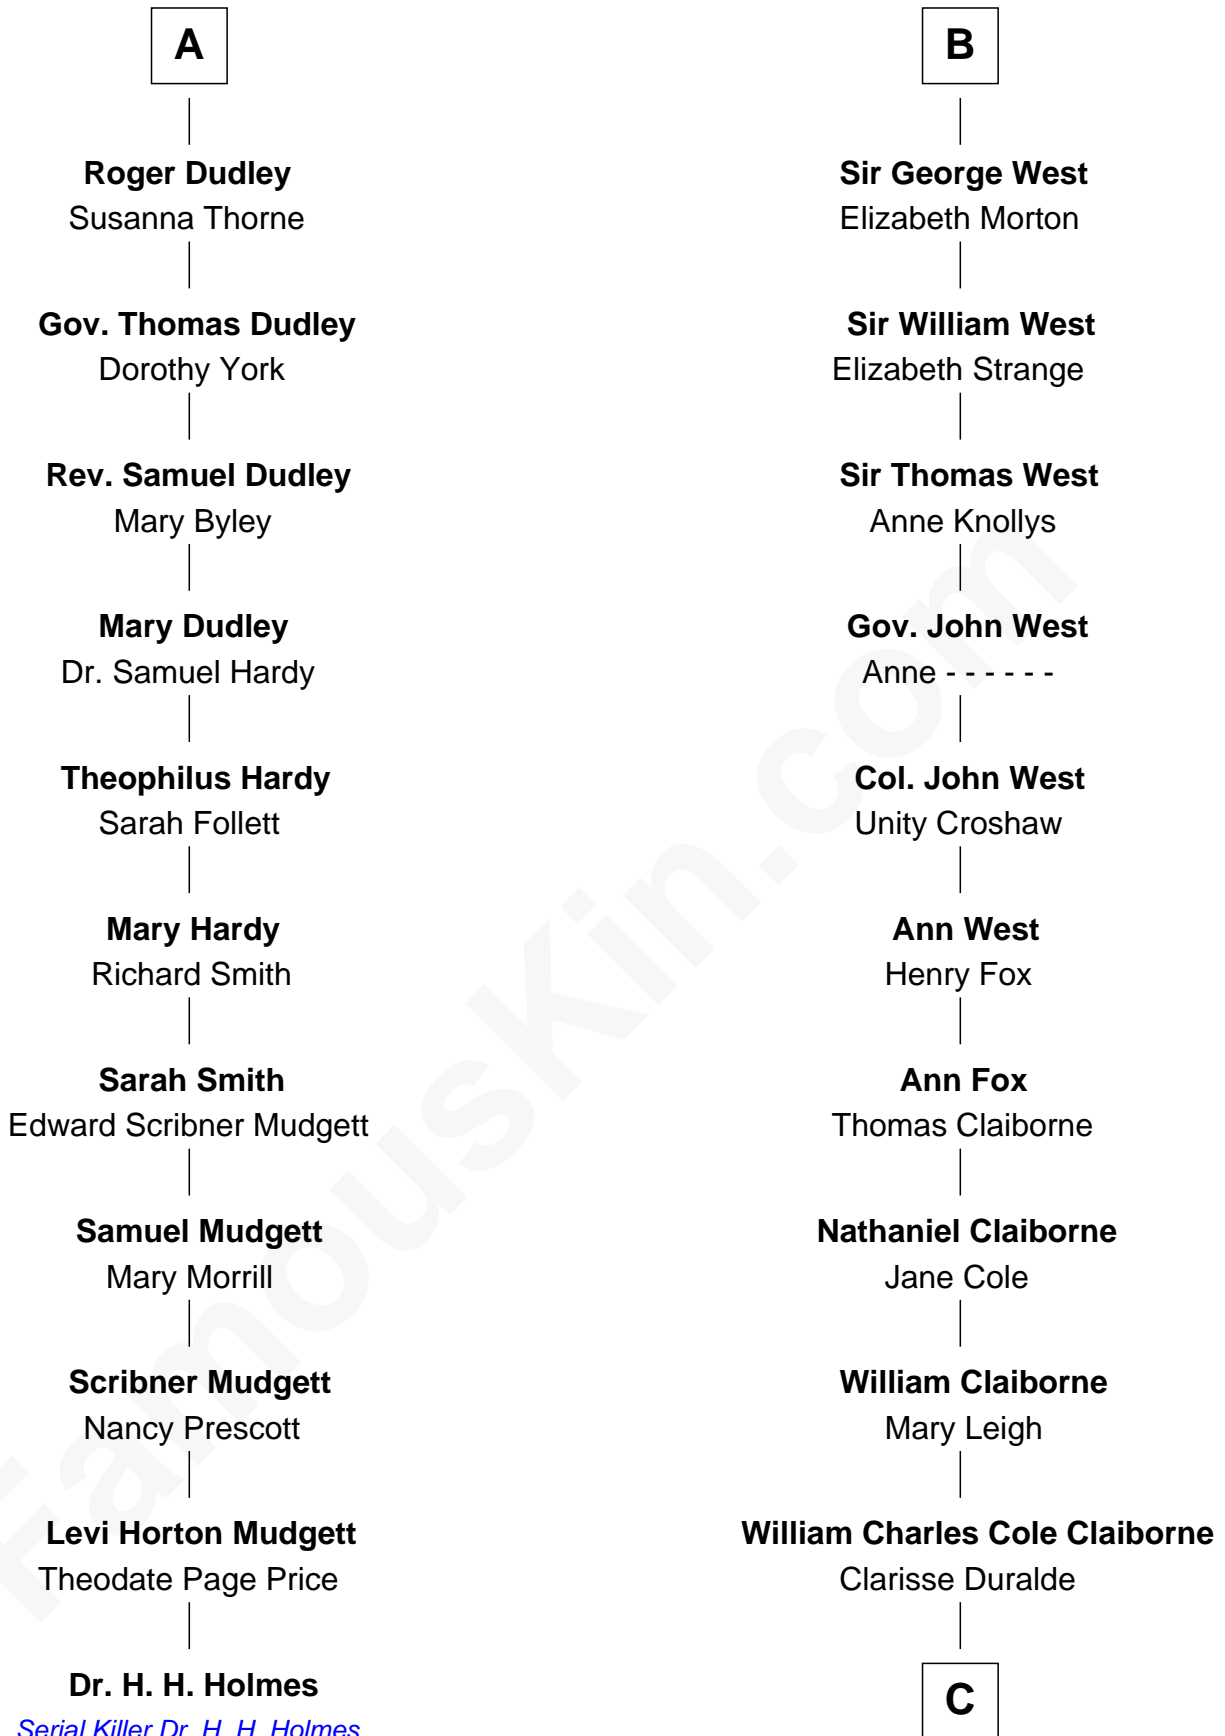

# FamousKin.com Relationship Chart of

**Dr. H. H. Holmes**

*Serial Killer aka "Devil in the White City"*

17th cousin 3 times removed of

**Liz Claiborne**

*Fashion Designer and Founder of Liz Claiborne Inc.*

**C**

William Charles Cole Claiborne

Louise de Balathier

Fernand Claiborne

Marie Louise Villeré

Omer Villere Claiborne

Carolyn Louise Fenner

Liz Claiborne