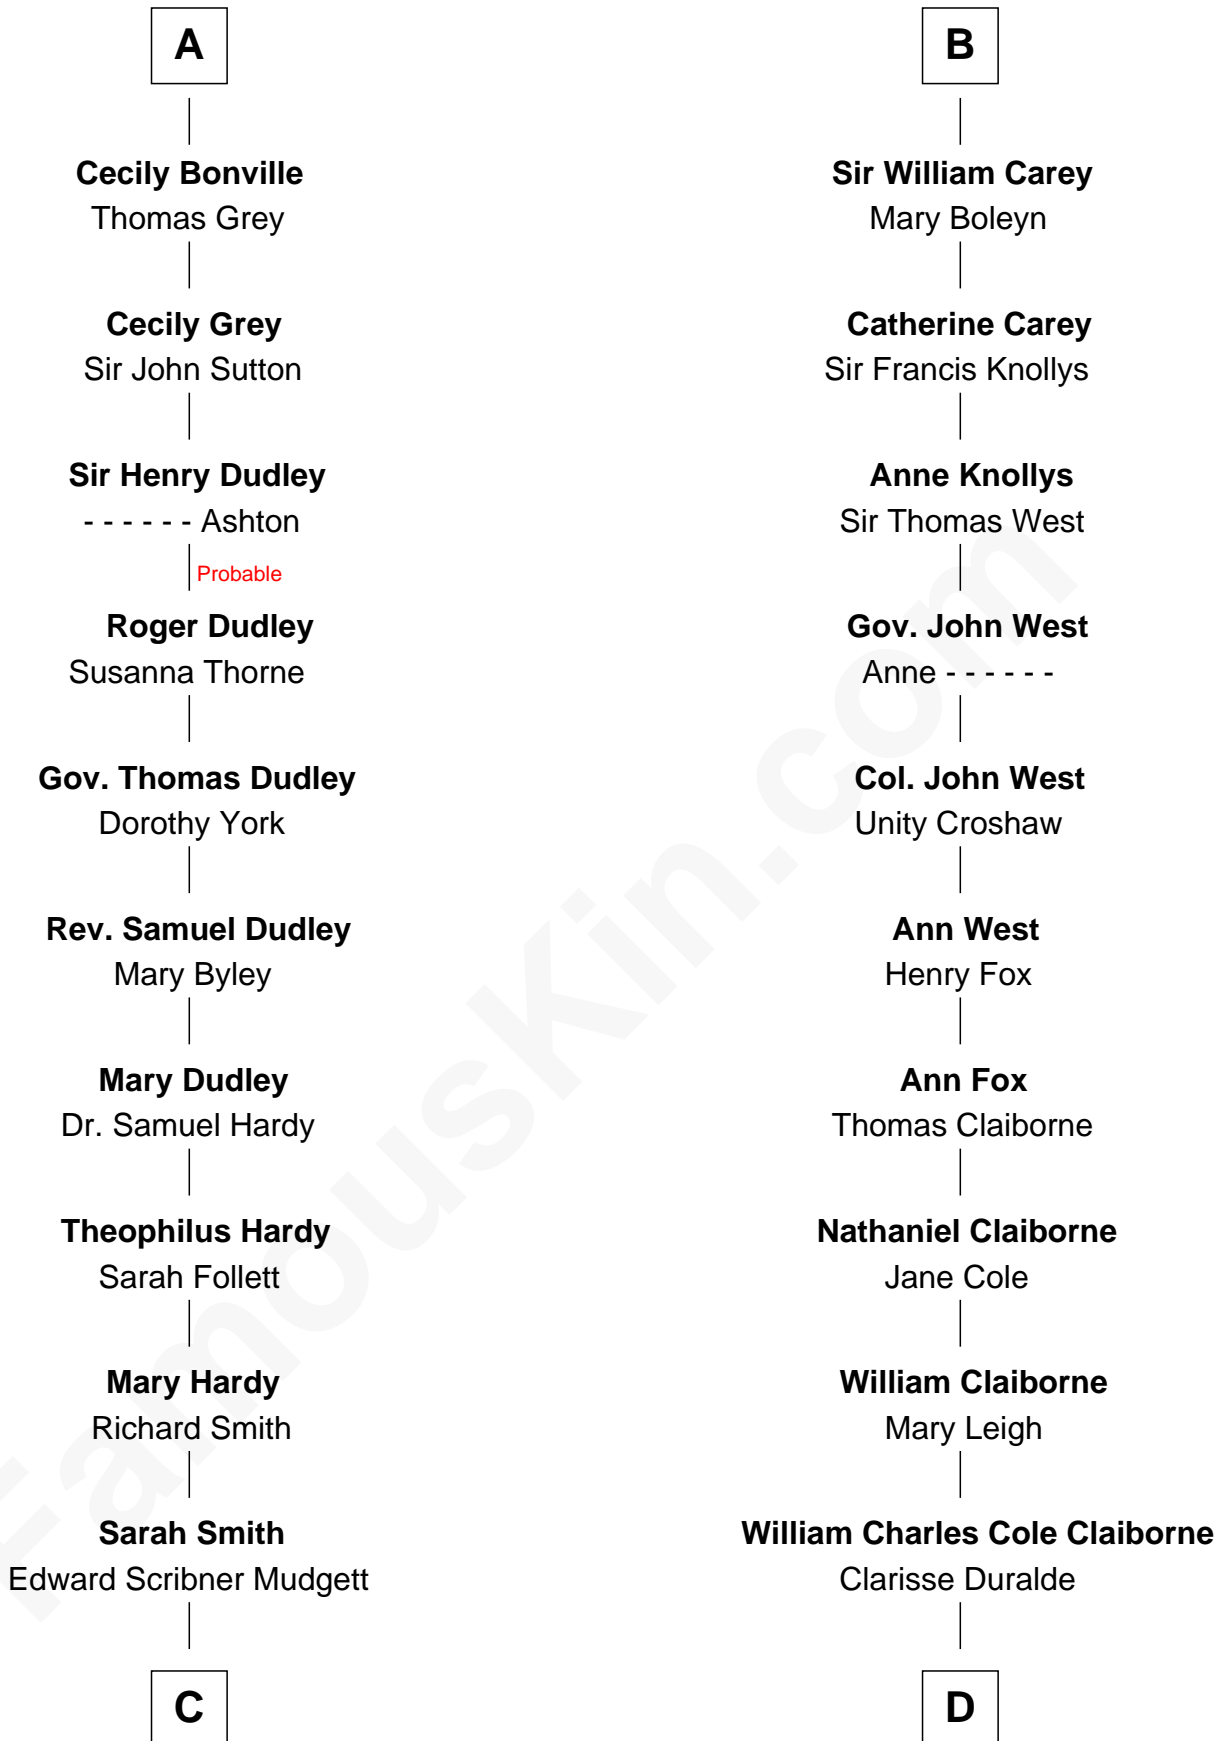

FamousKin.com Relationship Chart of

Dr. H. H. Holmes

Serial Killer aka "Devil in the White City"

20th cousin of

Liz Claiborne

Fashion Designer and Founder of Liz Claiborne Inc.

Sir Gilbert de Clare

Joan of Acre

Serial Killer Dr. H. H. Holmes

D

William Charles Cole Claiborne

Louise de Balathier

Fernand Claiborne

Marie Louise Villeré

Omer Villere Claiborne

Carolyn Louise Fenner