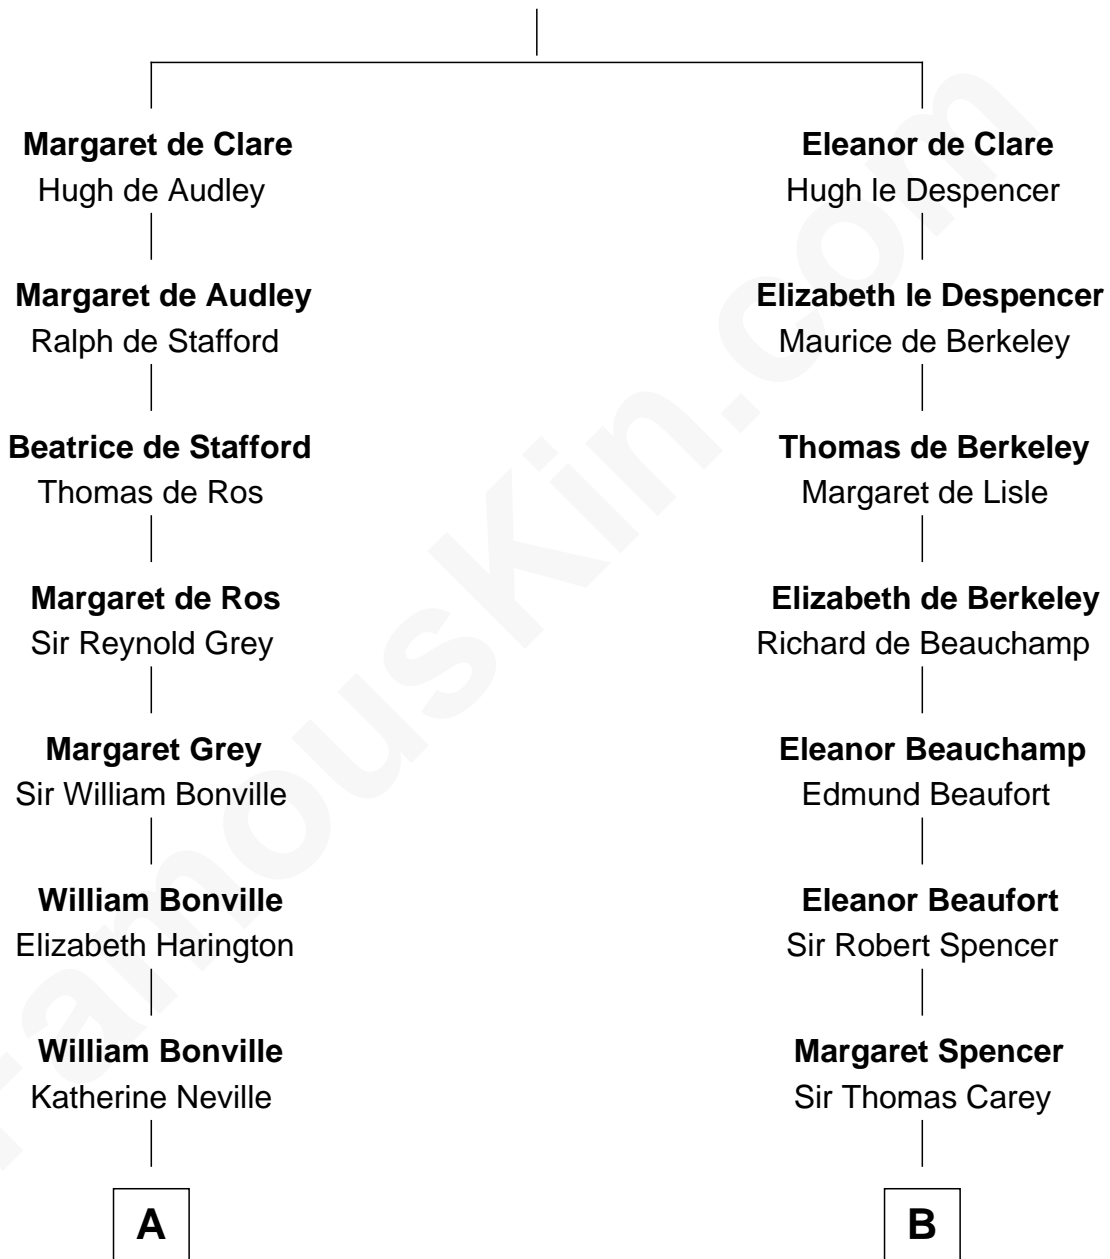

FamousKin.com Relationship Chart of

Dr. H. H. Holmes

Serial Killer aka "Devil in the White City"

20th cousin of

Liz Claiborne

Fashion Designer and Founder of Liz Claiborne Inc.

Sir Gilbert de Clare

Joan of Acre

Serial Killer Dr. H. H. Holmes

D

William Charles Cole Claiborne

Louise de Balathier

Fernand Claiborne

Marie Louise Villeré

Omer Villere Claiborne

Carolyn Louise Fenner