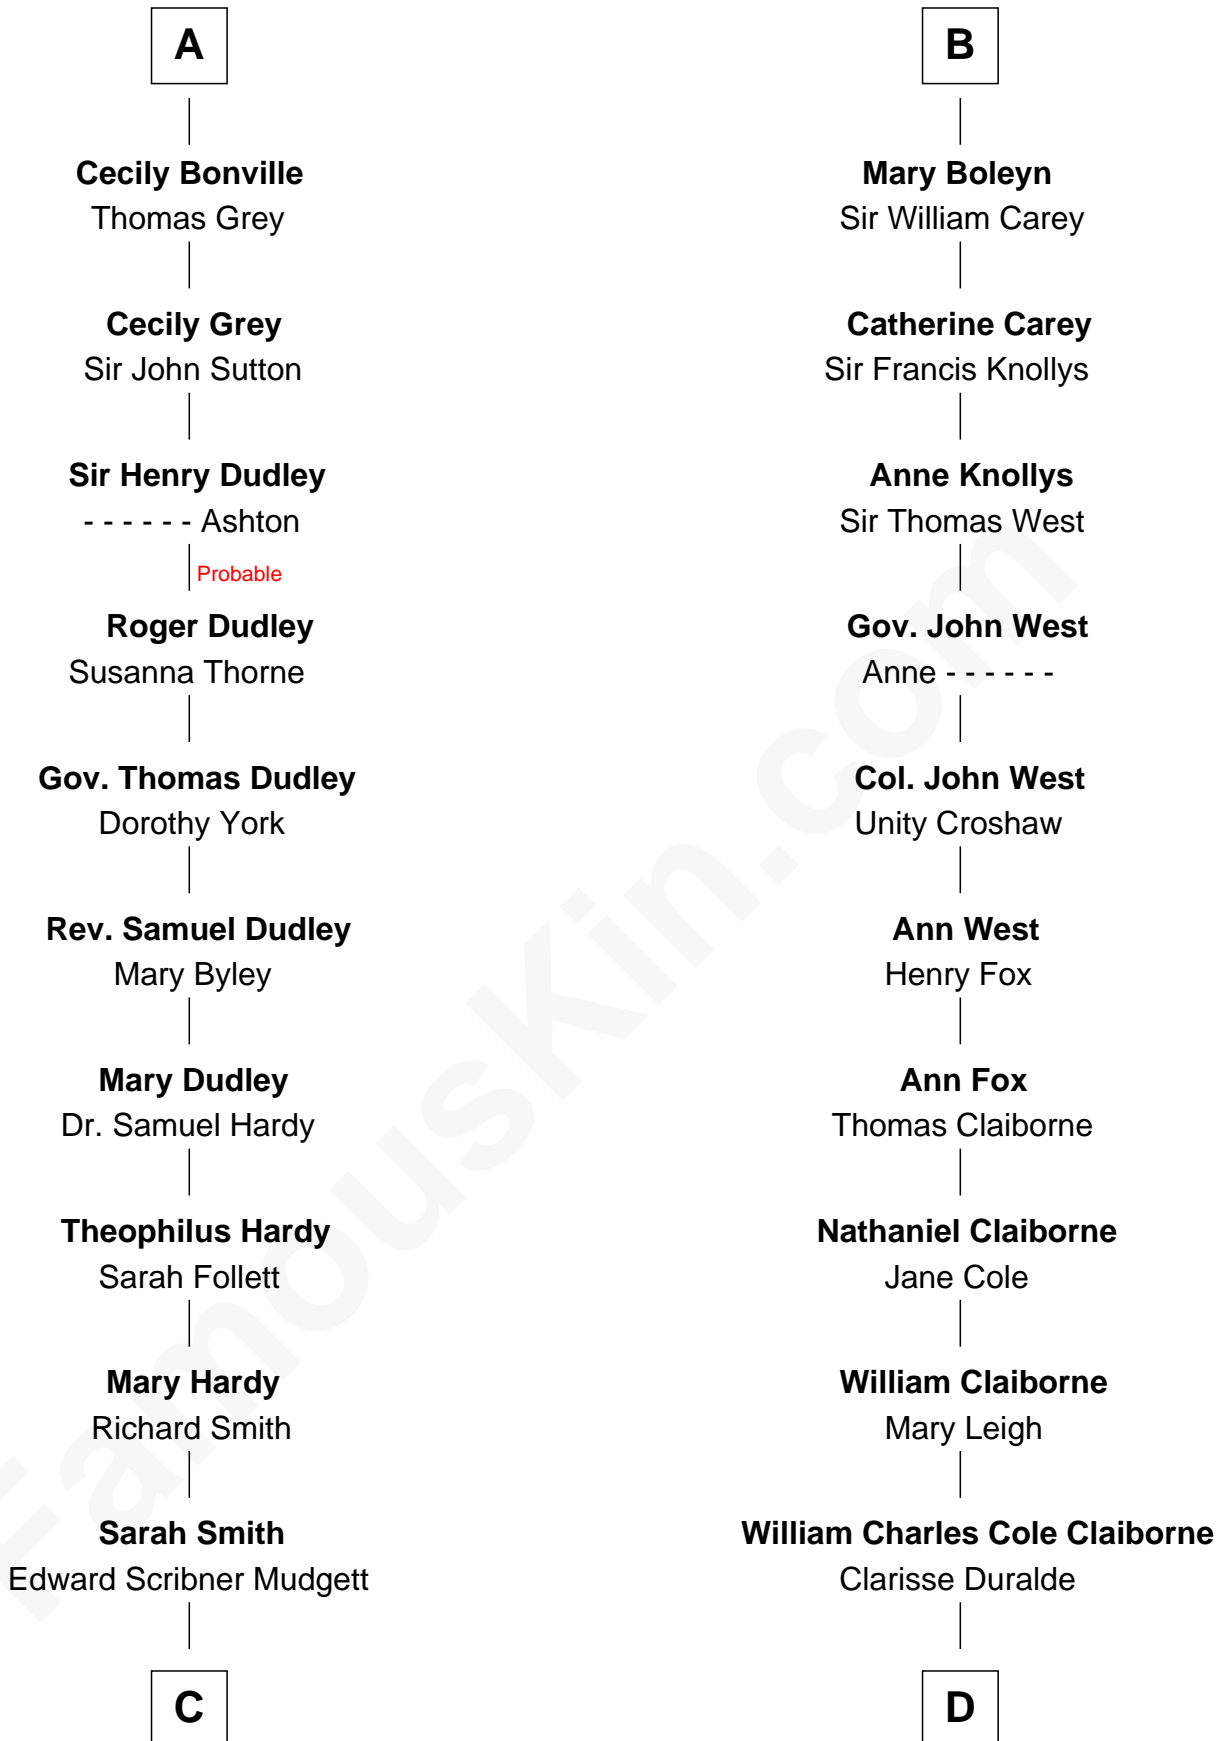

FamousKin.com Relationship Chart of

Dr. H. H. Holmes

Serial Killer aka "Devil in the White City"

20th cousin of

Liz Claiborne

Fashion Designer and Founder of Liz Claiborne Inc.

Sir Richard de Burgh

Margaret - - - - -

Eleanor de Burgh
Sir Thomas de Multon

Elizabeth de Multon
Sir Robert de Harington

Sir John Harington
- - - - -

Sir Robert Harington
Isabel Loring

Sir William Harington
Margaret Hill

Elizabeth Harington
William Bonville

William Bonville
Katherine Neville

A

Joan de Burgh
Sir John Darcy

Elizabeth Darcy
James le Boteler

James Butler
Anne de Welles

James Butler
Joan Beauchamp

Sir Thomas Butler
Anne Hankeford

Margaret Butler
Sir William Boleyn

Thomas Boleyn
Elizabeth Howard

B

C

Samuel Mudgett

Mary Morrill

Scribner Mudgett

Nancy Prescott

Levi Horton Mudgett