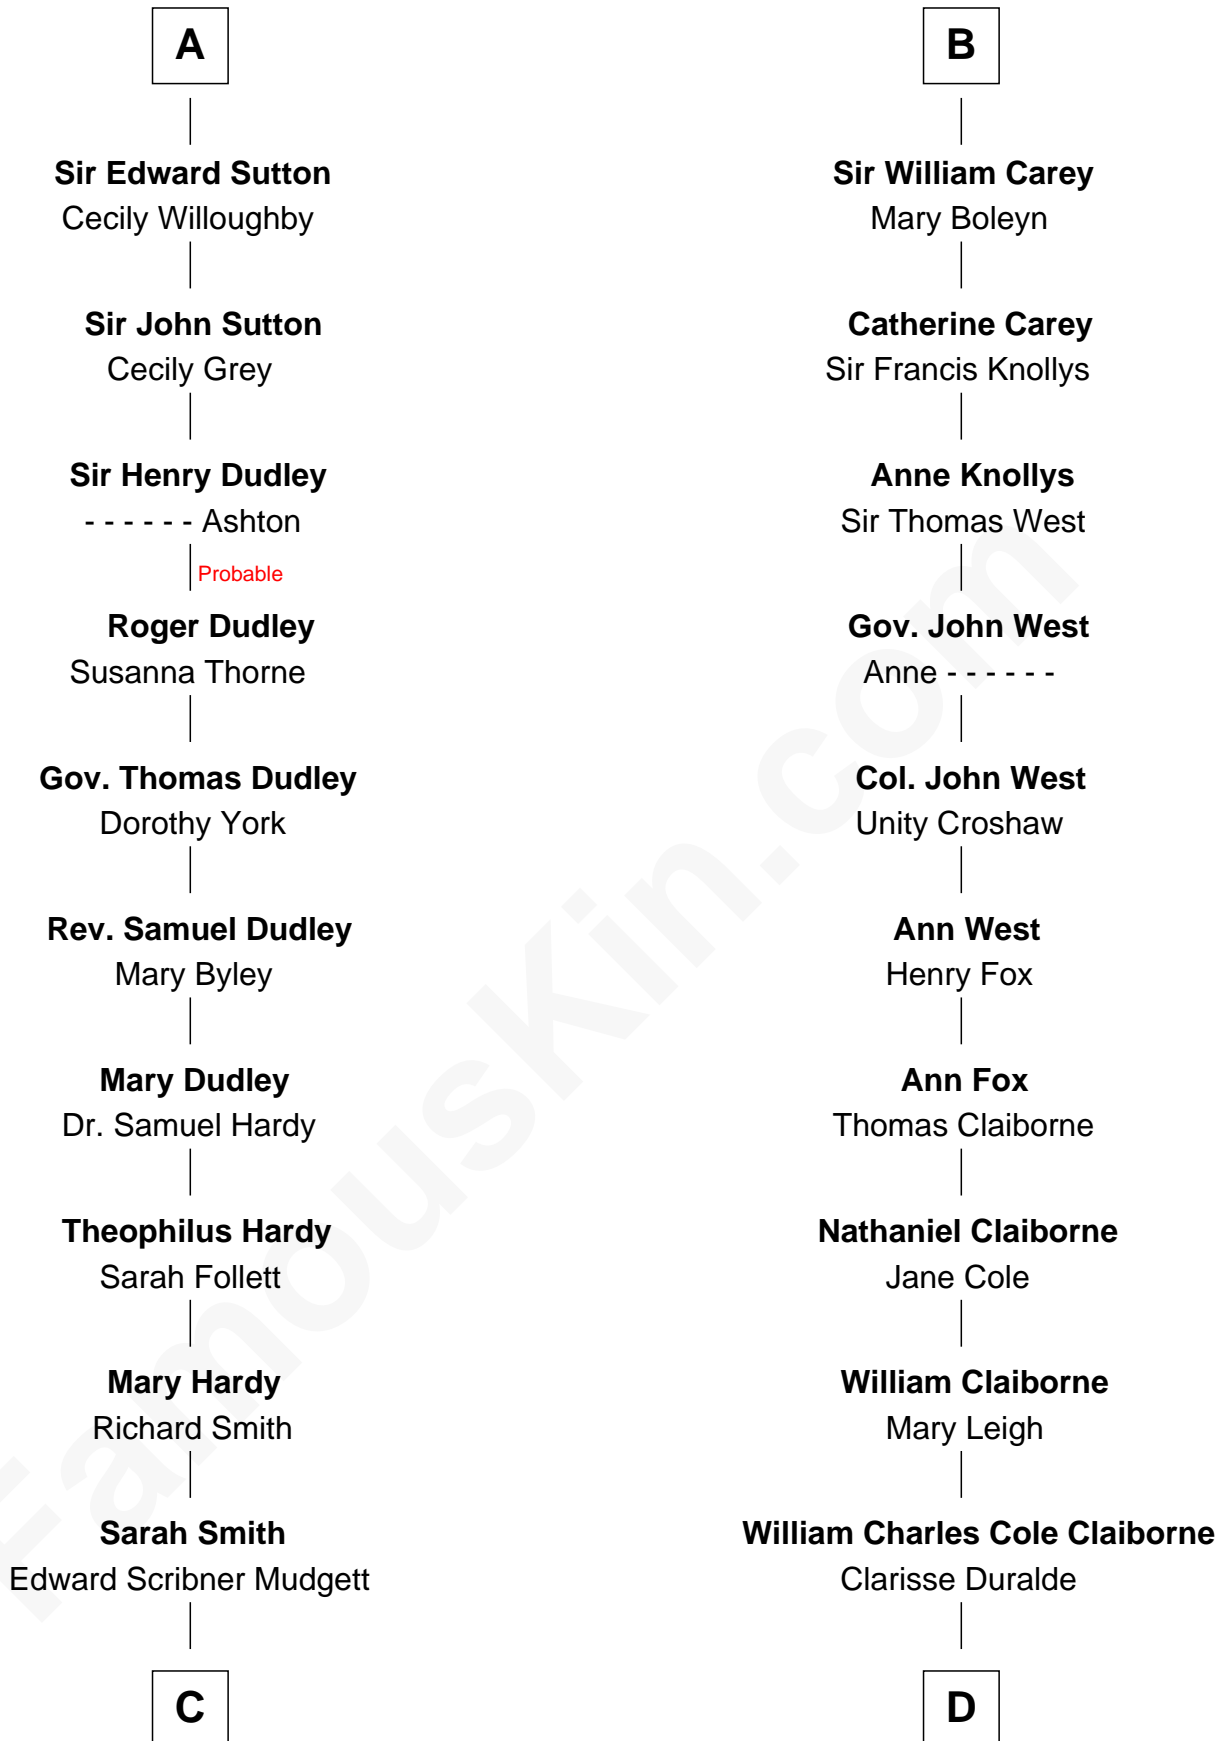

FamousKin.com Relationship Chart of

Dr. H. H. Holmes

Serial Killer aka "Devil in the White City"

20th cousin of

Liz Claiborne

Fashion Designer and Founder of Liz Claiborne Inc.

Sir Hugh le Despencer

Isabella de Beauchamp

Eleanor de Clare

Elizabeth le Despencer

Maurice de Berkeley

Thomas de Berkeley

Margaret de Lisle

Elizabeth de Berkeley

Richard de Beauchamp

Eleanor Beauchamp

Edmund Beaufort

Eleanor Beaufort

Sir Robert Spencer

Margaret Spencer

Sir Thomas Carey

B

C

Samuel Mudgett

Mary Morrill

Scribner Mudgett

Nancy Prescott

Levi Horton Mudgett

Theodate Page Price

Dr. H. H. Holmes

Serial Killer Dr. H. H. Holmes

D