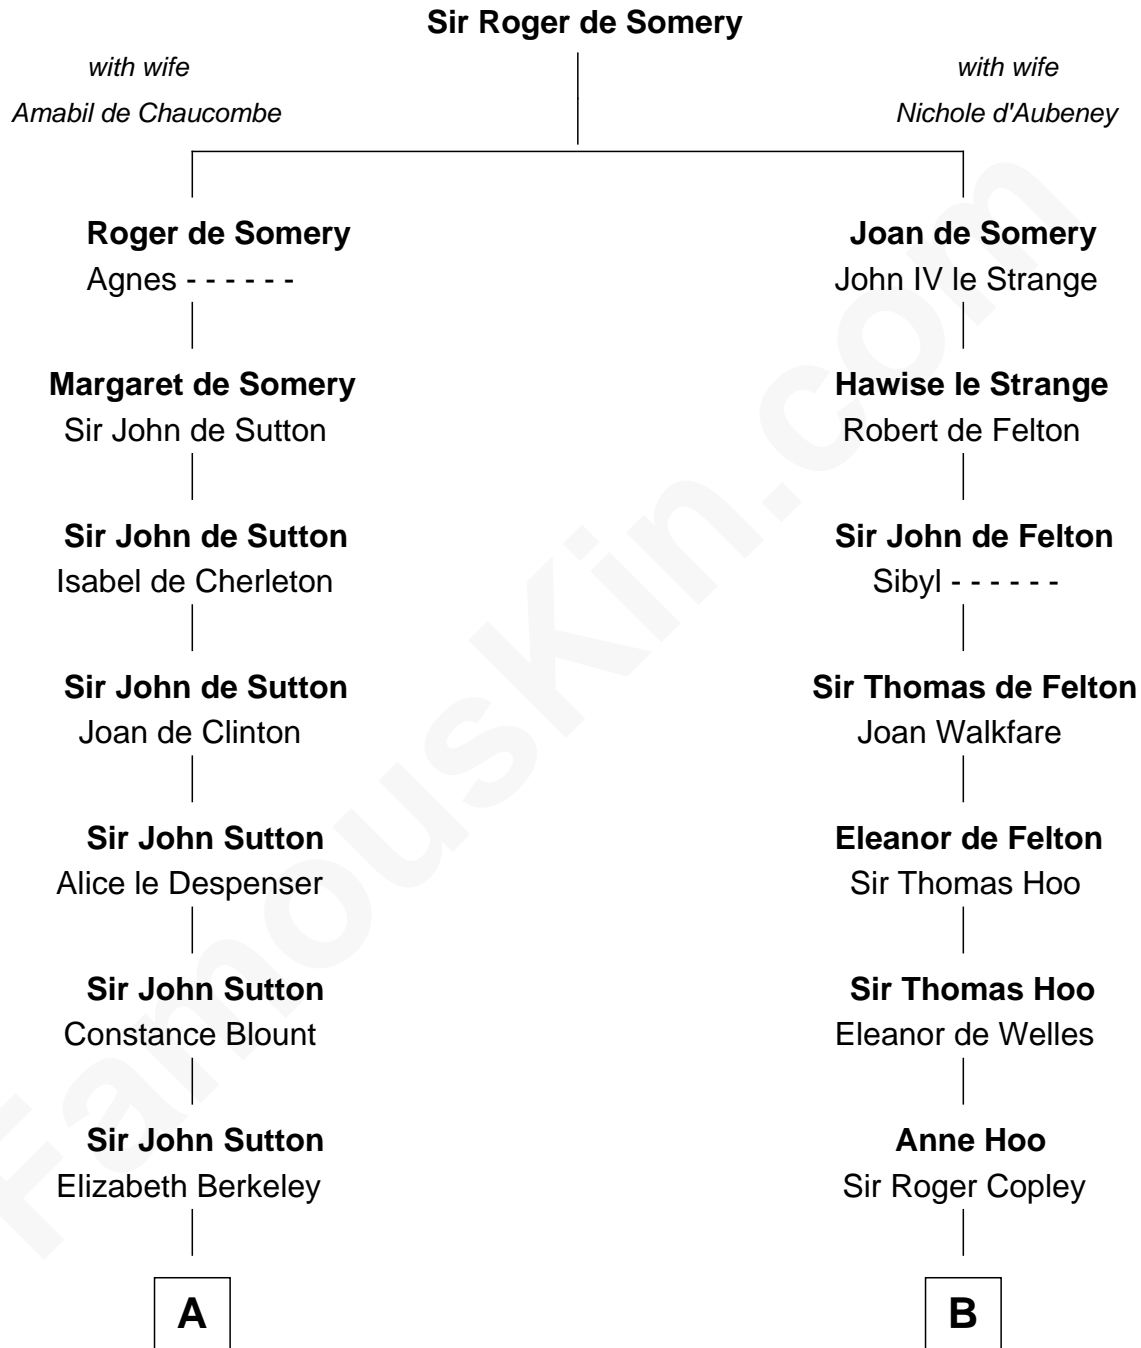

FamousKin.com Relationship Chart of

Dr. H. H. Holmes

Serial Killer aka "Devil in the White City"

17th cousin 4 times removed of

William C. C. Claiborne

1st Governor of Louisiana

C

—
Sarah Smith
Edward Scribner Mudgett

—
Samuel Mudgett
Mary Morrill

—
Scribner Mudgett
Nancy Prescott

—
Levi Horton Mudgett
Theodate Page Price

—
Dr. H. H. Holmes
Serial Killer Dr. H. H. Holmes

FamousKin.com