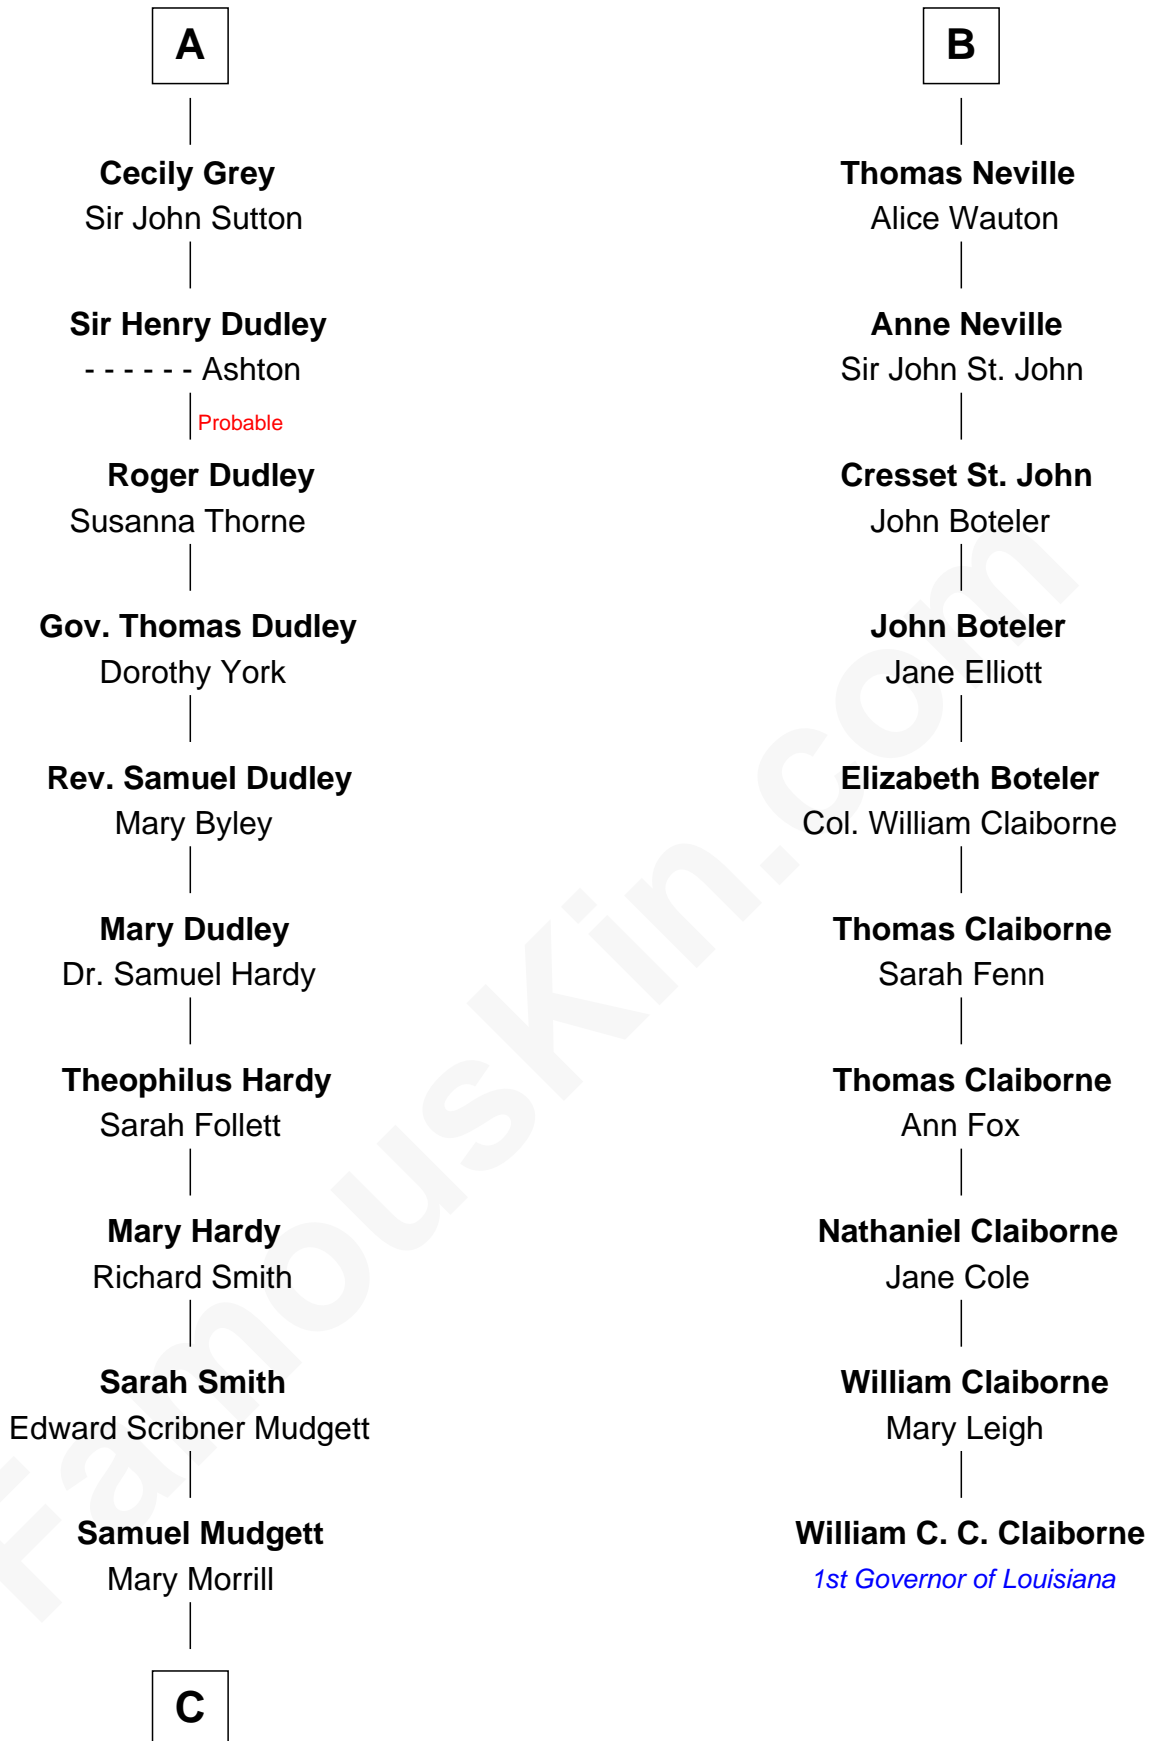

# FamousKin.com Relationship Chart of

**Dr. H. H. Holmes**

*Serial Killer aka "Devil in the White City"*

16th cousin 3 times removed of

**William C. C. Claiborne**

*1st Governor of Louisiana*

**Sir William de Boteler**

**Alice de Boteler**

Sir Nicholas Longford

**Sir Nicholas Longford**

Alice Diencourt

**Sir Nicholas Longford**

Margery Solney

**Alice Longford**

Sir Robert Neville

**Thomas Neville**

Elizabeth Babington

**William Neville**

Katherine Palmer

**Thomas Neville**

Isabel Griffin

**B**

**C**

—  
**Scribner Mudgett**

Nancy Prescott

—  
**Levi Horton Mudgett**

Theodate Page Price

—  
**Dr. H. H. Holmes**

*Serial Killer Dr. H. H. Holmes*

FamousKin.com