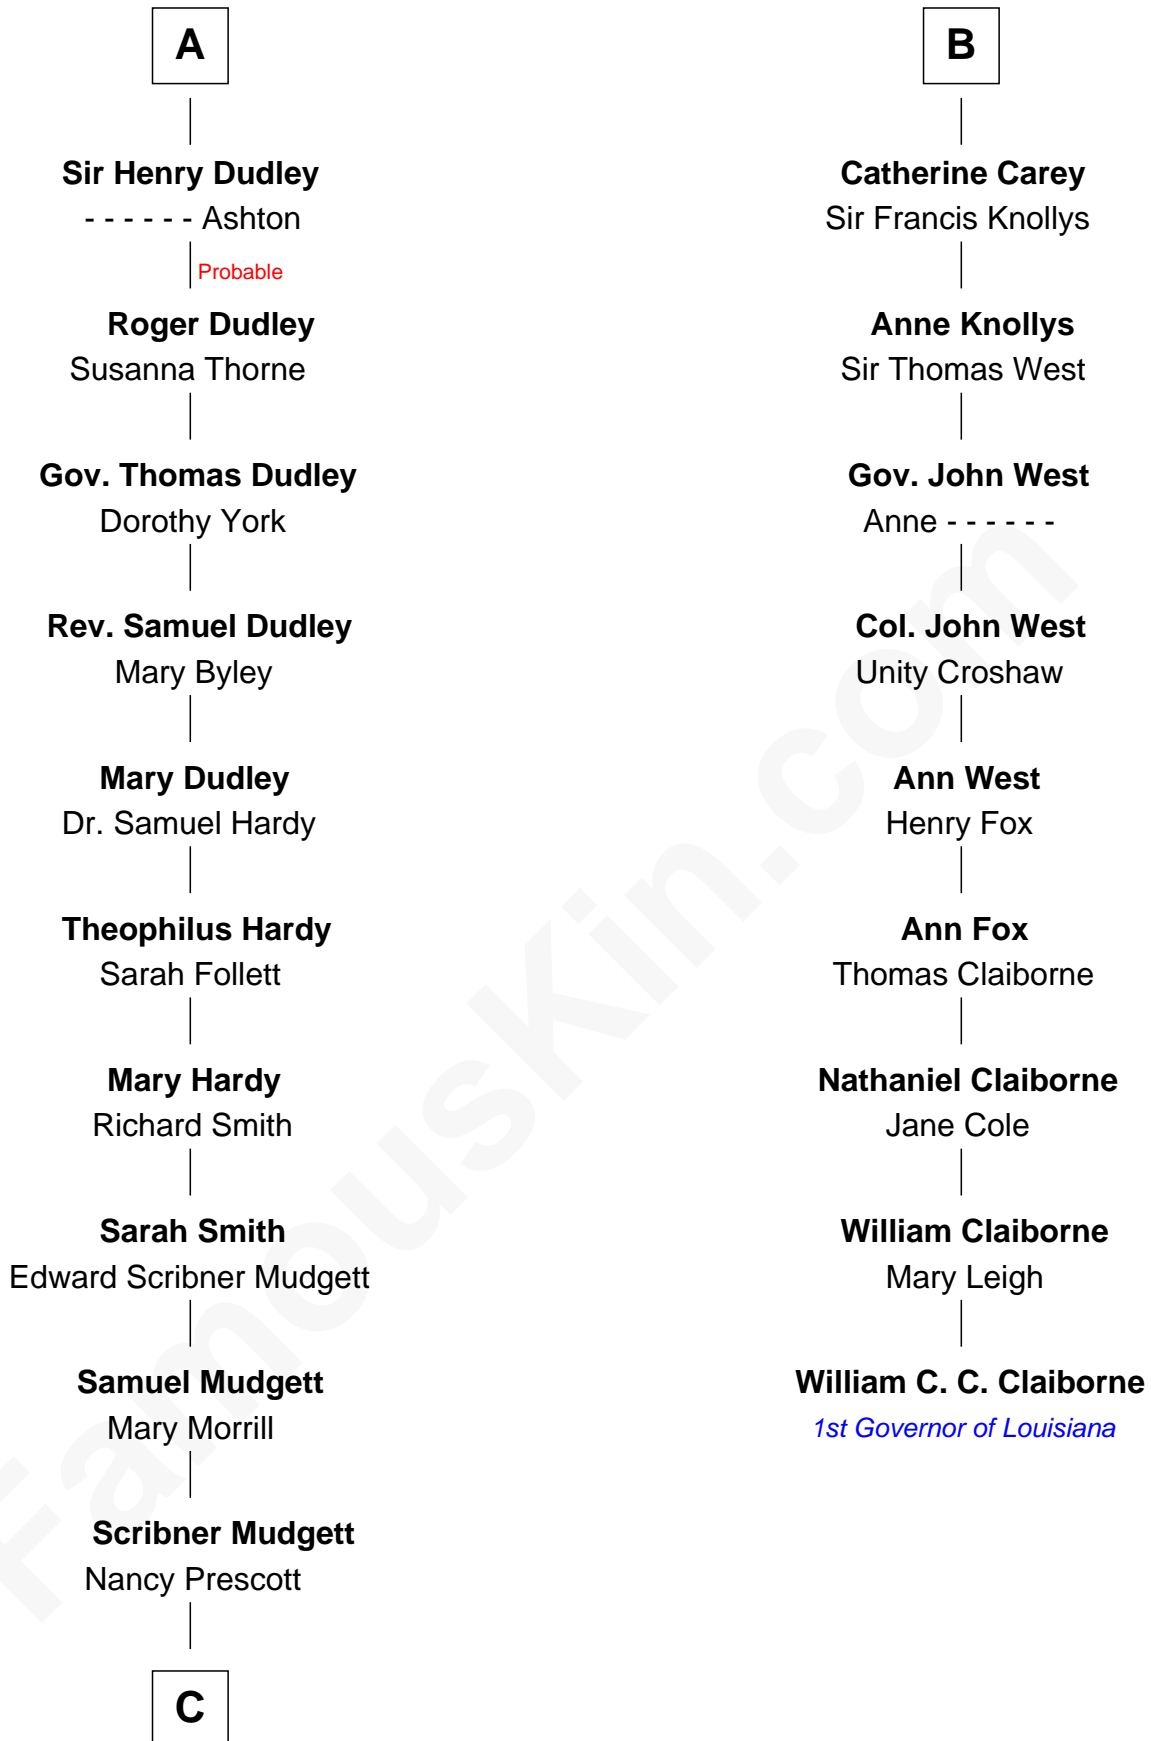

FamousKin.com Relationship Chart of

Dr. H. H. Holmes

Serial Killer aka "Devil in the White City"

15th cousin 3 times removed of

William C. C. Claiborne

1st Governor of Louisiana

Sir William de Ros
Margery de Badlesmere

Thomas de Ros
Beatrice de Stafford

Margaret de Ros
Sir Reynold Grey

Margaret Grey
Sir William Bonville

William Bonville
Elizabeth Harington

William Bonville
Katherine Neville

Cecily Bonville
Thomas Grey

Cecily Grey
Sir John Sutton

A

Maud de Roos
John de Welles

Anne de Welles
James Butler

James Butler
Joan Beauchamp

Sir Thomas Butler
Anne Hankeford

Margaret Butler
Sir William Boleyn

Thomas Boleyn
Elizabeth Howard

Mary Boleyn
Sir William Carey

B

C

—
Levi Horton Mudgett

Theodate Page Price

—
Dr. H. H. Holmes

Serial Killer Dr. H. H. Holmes

FamousKin.com