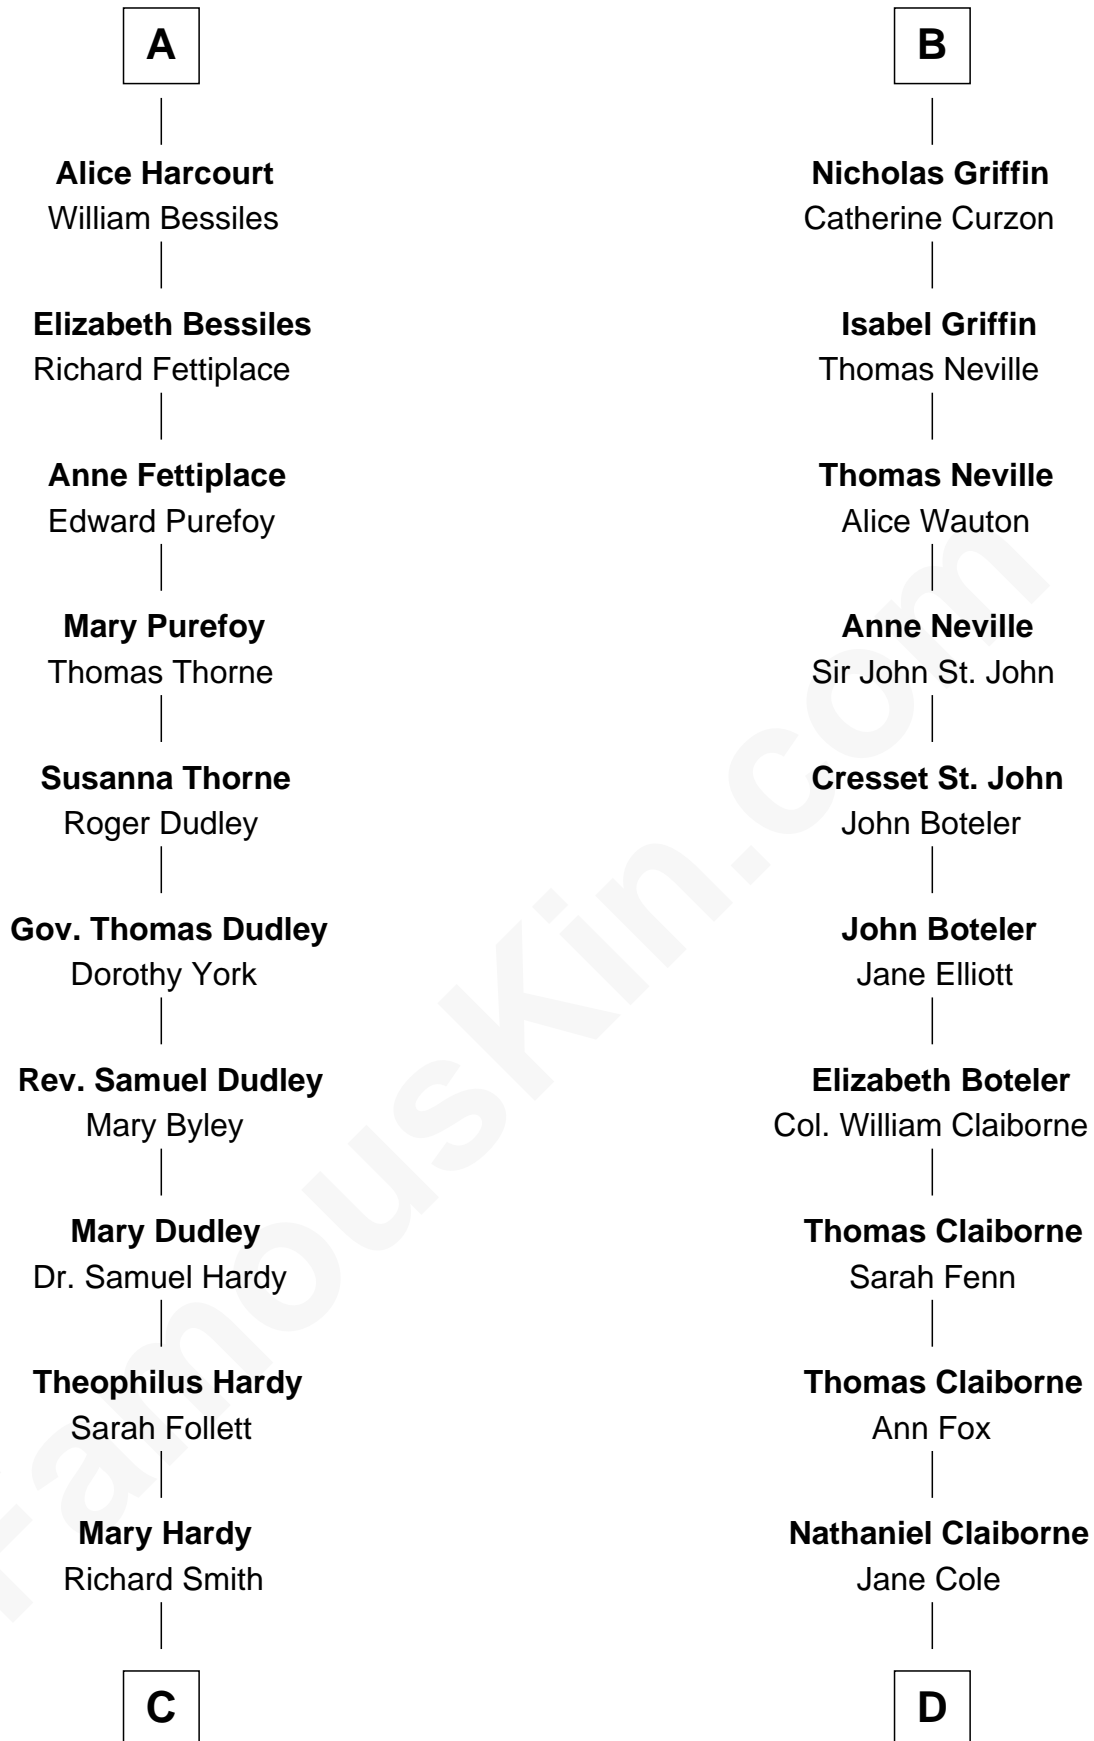

FamousKin.com Relationship Chart of

Dr. H. H. Holmes

Serial Killer aka "Devil in the White City"

18th cousin 3 times removed of

William C. C. Claiborne

1st Governor of Louisiana

Sir William de Hastings

Margaret le Bigod

Hillary de Hastings

Sir William de Harcourt

Sir Richard de Harcourt

Margaret Beke

Sir John de Harcourt

Eleanor la Zouche

Sir William de Harcourt

Joan de Grey

Sir Thomas Griffin

Richard Griffin

Anna Chamberlain

Nicholas Griffin

Margaret Pilkington

B

C

Sarah Smith
Edward Scribner Mudgett

Samuel Mudgett
Mary Morrill

Scribner Mudgett
Nancy Prescott

Levi Horton Mudgett
Theodate Page Price

Dr. H. H. Holmes
Serial Killer Dr. H. H. Holmes

D

William Claiborne
Mary Leigh

William C. C. Claiborne
1st Governor of Louisiana